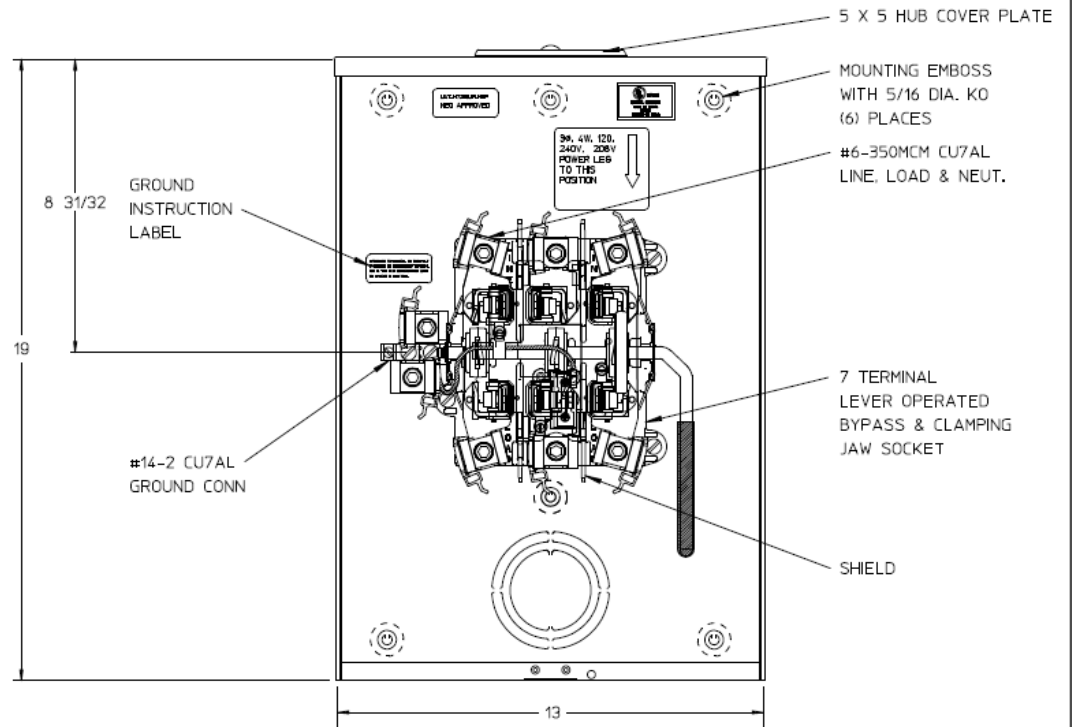

### Left Side View

### Front View Interior

### Notes

- 1) FINISH: NATURAL
- 2) CABINET: .080 ALUMINUM
- 3) 200 AMP CONTINUOUS, 600 VAC, 3 PHASE 4 WIRE, 200A BYPASS
- 4) GE LABEL ATTACHED TO THE END OF THE CARTON
- 5) TEMPORARY CARDBOARD METER OPENING COVER PROVIDED
- 6) GE LOGO STAMPED ON LOWER LEFT HAND CORNER OF THE FRONT