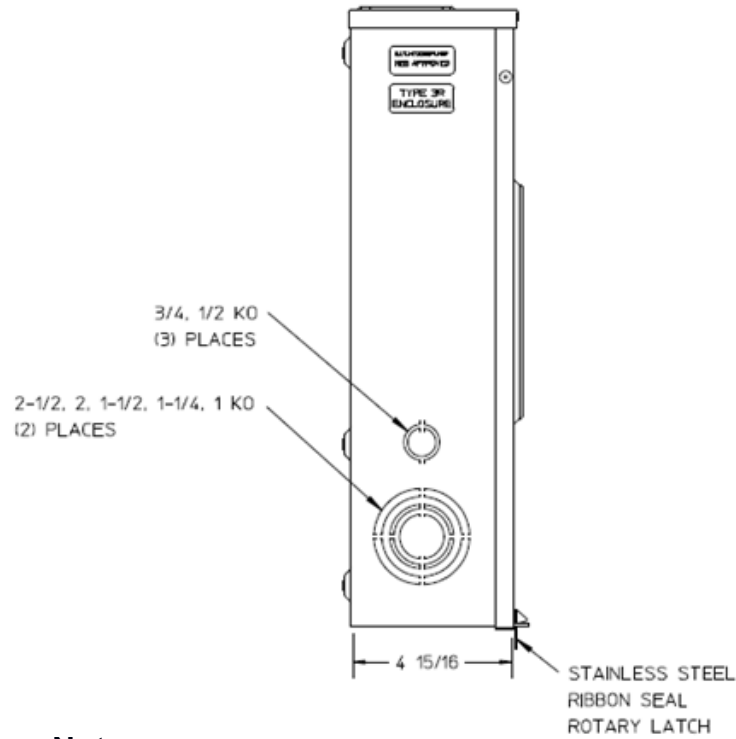

### Left Side View

### Front View Interior

### Notes

- 1) FINISH: NATURAL
- 2) CABINET: .080 ALUMINUM
- 3) 200 AMP CONTINUOUS, 600 VAC, 3 PHASE 4 WIRE, 200A BYPASS
- 4) GE LABEL ATTACHED TO THE END OF THE CARTON
- 5) TEMPORARY CARDBOARD METER OPENING COVER PROVIDED
- 6) GE LOGO STAMPED ON LOWER LEFT HAND CORNER OF THE FRONT