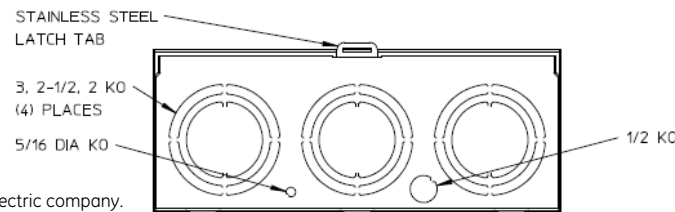

Bottom View

GE is a registered trademark used under license from General Electric company.

METER SKT-(1) 200A 600V 3P4W ALUM N3R 7-TERM LARGE HUB COVER PLT TOP/BOT FEED LEVER BYP TPLX GRD MEG APPROVED

CAT NO	DWG DATE	REV #
UATH7213UFLGE	06/13/2016	01