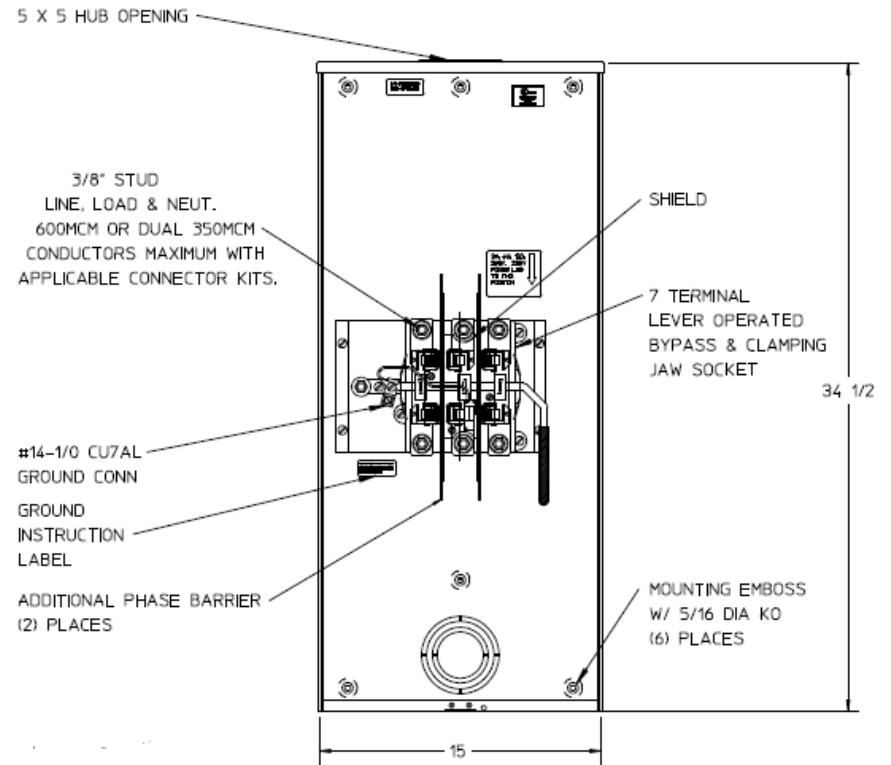

Left Side View

Neutral Stud Detail

3-1/2, 3, 2-1/2, 2 KO
(6) PLACES

STAINLESS
STEEL
RIBBON SEAL
ROTARY LATCH

Front View Interior

Notes

- 1) FINISH: NATURAL
- 2) CABINET: .080 ALUMINUM
- 3) 320 AMP CONTINUOUS, 600 VAC, 3 PHASE 4 WIRE, 320A BYPASS
- 4) GE LABEL ATTACHED TO THE END OF THE CARTON
- 5) TEMPORARY CARDBOARD METER OPENING COVER PROVIDED
- 6) GE LOGO STAMPED ON LOWER LEFT HAND CORNER OF THE FRONT

Bottom View

STAINLESS STEEL
LATCH TAB

METER SKT-(1) 320A 600V 3P4W ALUM N3R 7-TERM LARGE HUB
OPENING TOP/BOT FEED LEVER BYP TPLX GRD MEG APPROVED

CAT NO	DWG DATE	REV #
UATH7300TFLGE	06/13/2016	01