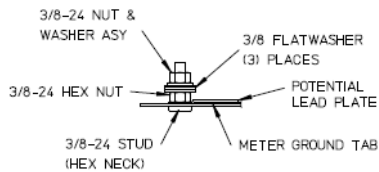

Left Side View

Neutral Stud Detail

3-1/2, 3, 2-1/2, 2 KO
(6) PLACES

STAINLESS
STEEL
RIBBON SEAL
ROTARY LATCH

Front View Interior

Notes

- 1) FINISH: NATURAL
- 2) CABINET: .080 ALUMINUM
- 3) 320 AMP CONTINUOUS, 600 VAC, 3 PHASE 4 WIRE, 320A BYPASS
- 4) GE LABEL ATTACHED TO THE END OF THE CARTON
- 5) TEMPORARY CARDBOARD METER OPENING COVER PROVIDED
- 6) GE LOGO STAMPED ON LOWER LEFT HAND CORNER OF THE FRONT

Bottom View

STAINLESS STEEL
LATCH TAB

METER SKT-(1) 320A 600V 3P4W ALUM N3R 7-TERM LARGE HUB
OPENING TOP/BOT FEED LEVER BYP TPLX GRD MEG APPROVED

CAT NO	DWG DATE	REV #
UATH7300TFLGE	06/13/2016	01