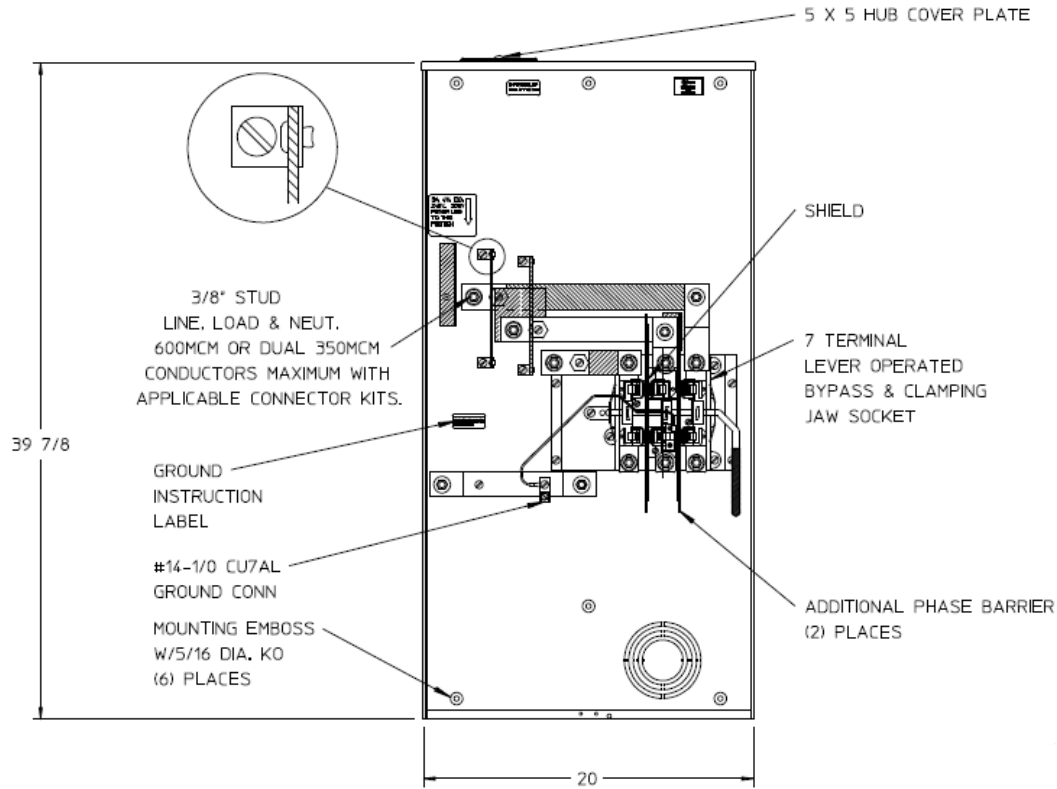

Left Side View

Front View Interior

Right Side View

Notes

- 1) FINISH: NATURAL
- 2) CABINET: .080 ALUMINUM
- 3) 320 AMP CONTINUOUS, 600 VAC, 3 PHASE 4 WIRE, 320A BYPASS
- 4) GE LABEL ATTACHED TO THE END OF THE CARTON
- 5) TEMPORARY CARDBOARD METER OPENING COVER PROVIDED
- 6) GE LOGO STAMPED ON LOWER LEFT HAND CORNER OF THE FRONT

Bottom View

METER SKT-(1) 320A 600V 3P4W ALUM N3R 7-TERM LARGE HUB COVER PLT SIDE FEED LEVER BYP TPLX GRD MEG APPROVED

CAT NO	DWG DATE	REV #
UATH7330UFLGE	09/21/2016	01