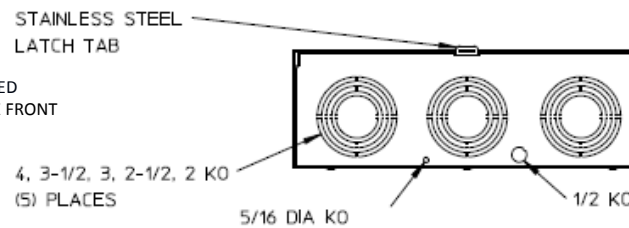

Left Side View

Front View Interior

Right Side View

Notes

- 1) FINISH: NATURAL
- 2) CABINET: .080 ALUMINUM
- 3) 320 AMP CONTINUOUS, 600 VAC, 3 PHASE 4 WIRE, 320A BYPASS
- 4) GE LABEL ATTACHED TO THE END OF THE CARTON
- 5) TEMPORARY CARDBOARD METER OPENING COVER PROVIDED
- 6) GE LOGO STAMPED ON LOWER LEFT HAND CORNER OF THE FRONT

Bottom View

METER SKT-(1) 320A 600V 3P4W ALUM N3R 7-TERM LARGE HUB COVER PLT SIDE FEED LEVER BYP TPLX GRD MEG APPROVED

CAT NO	DWG DATE	REV #
UATH7330UFLGE	09/21/2016	01