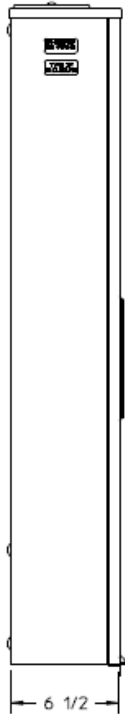

Left Side View

Front View Interior

Right Side View

Notes

- 1) FINISH: NATURAL
- 2) CABINET: .080 ALUMINUM
- 3) 320 AMP CONTINUOUS, 600 VAC, 3 PHASE 4 WIRE, 320A BYPASS
- 4) GE LABEL ATTACHED TO THE END OF THE CARTON
- 5) TEMPORARY CARDBOARD METER OPENING COVER PROVIDED
- 6) GE LOGO STAMPED ON LOWER LEFT HAND CORNER OF THE FRONT

Bottom View

METER SKT-(1) 320A 600V 3P4W ALUM N3R 7-TERM LARGE HUB COVER PLT SIDE FEED LEVER BYP TPLX GRD MEG APPROVED

CAT NO	DWG DATE	REV #
UATH7330UFLGE	09/21/2016	01