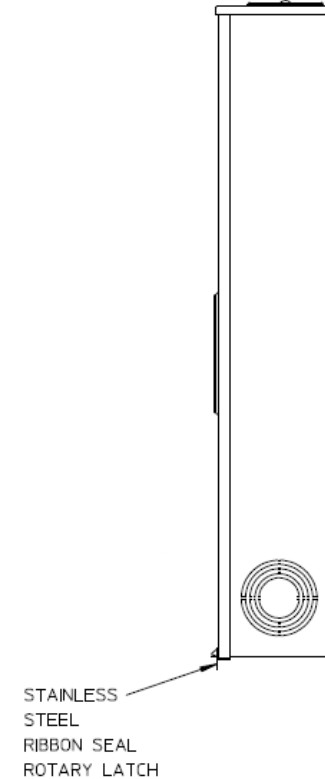

**Left Side View**

**Front View Interior**

**Right Side View**

**Notes**

- 1) FINISH: NATURAL
- 2) CABINET: .080 ALUMINUM
- 3) 320AMP CONTINUOUS  
600 VAC, 3 PHASE, 4-WIRE  
320AMP BYPASS
- 4) MIDWEST LABEL ATTACHED  
TO THE END OF CARTON.
- 5) TEMPORARY CARDBOARD METER OPENING  
COVER PROVIDED.
- 6) MIDWEST LOGO STAMPED IN THE  
LOWER LEFT-HAND CORNER OF FRONT.

**Bottom View**

METER SKT-(1) 320A 600V 3P4W ALUM N3R 7-TERM LARGE HUB  
COVER PLT SIDE FEED LEVER BYP TPLX GRD MEG APPROVED

CAT NO	DWG DATE	REV #
UATH7330UFLMEP	09/21/2016	01