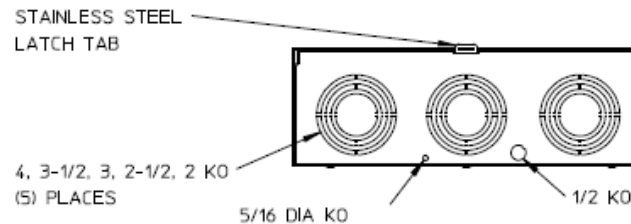

**Left Side View**

**Front View Interior**

**Right Side View**

**Notes**

- 1) FINISH: NATURAL
- 2) CABINET: .080 ALUMINUM
- 3) 320AMP CONTINUOUS  
600 VAC, 3 PHASE, 4-WIRE  
320AMP BYPASS
- 4) MIDWEST LABEL ATTACHED  
TO THE END OF CARTON.
- 5) TEMPORARY CARDBOARD METER OPENING  
COVER PROVIDED.
- 6) MIDWEST LOGO STAMPED IN THE  
LOWER LEFT-HAND CORNER OF FRONT.

**Bottom View**

METER SKT-(1) 320A 600V 3P4W ALUM N3R 7-TERM LARGE HUB  
COVER PLT SIDE FEED LEVER BYP TPLX GRD MEG APPROVED

CAT NO	DWG DATE	REV #
UATH7330UFLMEP	09/21/2016	01