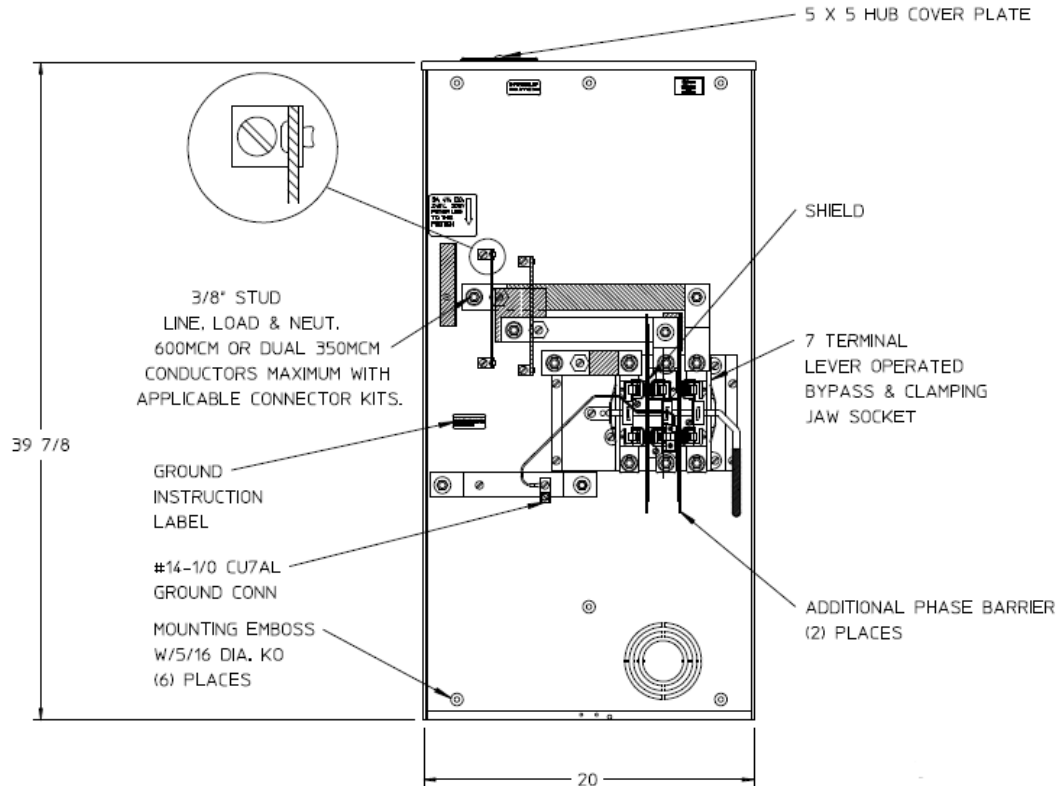

**Left Side View**

**Front View Interior**

**Right Side View**

**Notes**

- 1) FINISH: NATURAL
- 2) CABINET: .080 ALUMINUM
- 3) 320AMP CONTINUOUS  
600 VAC, 3 PHASE, 4-WIRE  
320AMP BYPASS
- 4) MIDWEST LABEL ATTACHED  
TO THE END OF CARTON.
- 5) TEMPORARY CARDBOARD METER OPENING  
COVER PROVIDED.
- 6) MIDWEST LOGO STAMPED IN THE  
LOWER LEFT-HAND CORNER OF FRONT.

**Bottom View**

METER SKT-(1) 320A 600V 3P4W ALUM N3R 7-TERM LARGE HUB  
COVER PLT SIDE FEED LEVER BYP TPLX GRD MEG APPROVED

CAT NO	DWG DATE	REV #
UATH7330UFLMEP	09/21/2016	01