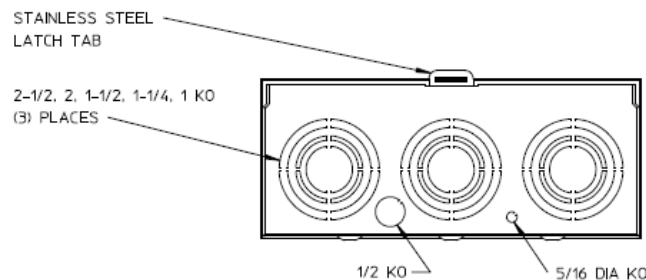

Left Side View

STAINLESS STEEL RIBBON SEAL ROTARY LATCH

Front View Interior

Notes

- 1) FINISH: NATURAL
- 2) CABINET: .063 ALUMINUM
- 3) 200 AMP CONTINUOUS 600 V.A.C., 1 PHASE, 3 WIRE
- 4) MIDWEST LABEL ATTACHED TO THE END OF CARTON
- 5) TEMPORARY CARDBOARD METER OPENING COVER PROVIDED
- 6) MIDWEST LOGO STAMPED ON LOWER LEFT-HAND CORNER OF FRONT

Bottom View

METER SKT-(1) 200A 600V 1P3W ALUM N3R 4-TERM SMALL HUB COVER PLT TOP/BOT FEED TPLX GRD MEG APPROVED

CAT NO	DWG DATE	REV #
UATRS212CFLMEP	06/13/2016	01