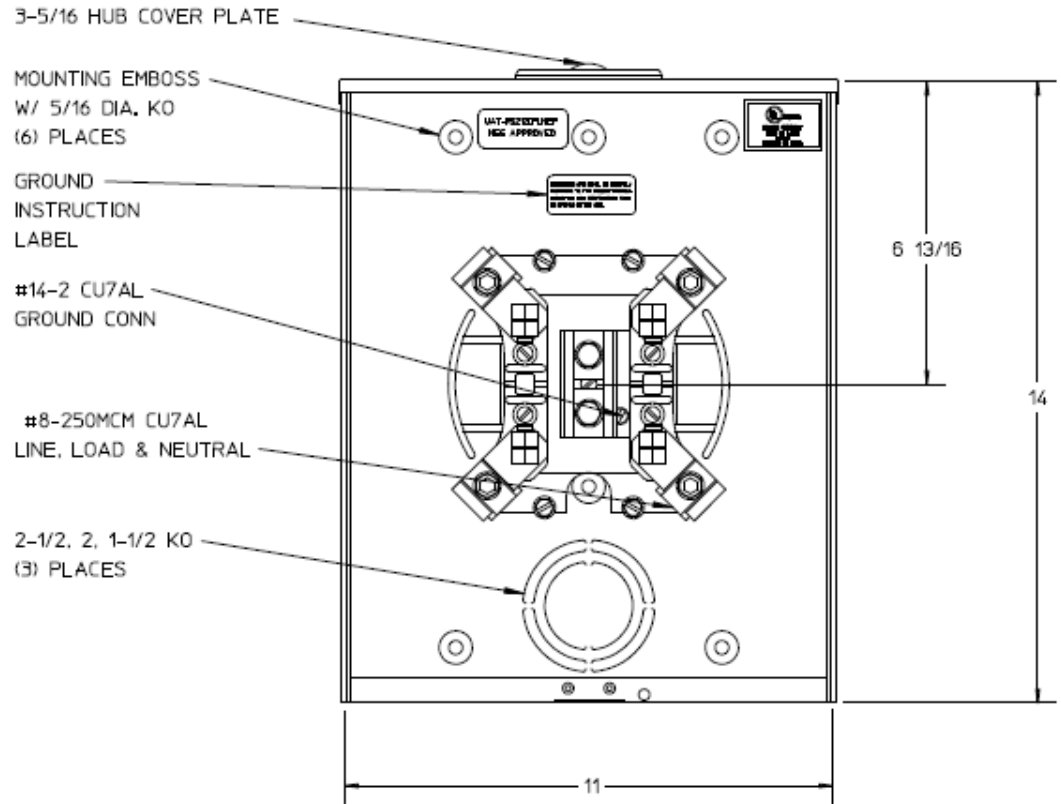

Left Side View

STAINLESS STEEL RIBBON SEAL ROTARY LATCH

Front View Interior

Notes

- 1) FINISH: NATURAL
- 2) CABINET: .063 ALUMINUM
- 3) 200 AMP CONTINUOUS 600 V.A.C., 1 PHASE, 3 WIRE
- 4) MIDWEST LABEL ATTACHED TO THE END OF CARTON
- 5) TEMPORARY CARDBOARD METER OPENING COVER PROVIDED
- 6) MIDWEST LOGO STAMPED ON LOWER LEFT-HAND CORNER OF FRONT

Bottom View

METER SKT-(1) 200A 600V 1P3W ALUM N3R 4-TERM SMALL HUB COVER PLT TOP/BOT FEED TPLX GRD MEG APPROVED

CAT NO	DWG DATE	REV #
UATRS212CFLMEP	06/13/2016	01