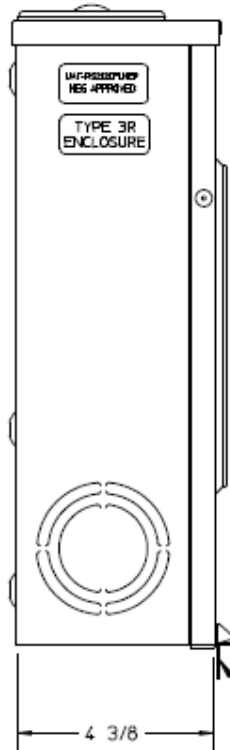

Left Side View

STAINLESS STEEL RIBBON SEAL ROTARY LATCH

Front View Interior

Notes

- 1) FINISH: NATURAL
- 2) CABINET: .063 ALUMINUM
- 3) 200 AMP CONTINUOUS 600 V.A.C., 1 PHASE, 3 WIRE
- 4) MIDWEST LABEL ATTACHED TO THE END OF CARTON
- 5) TEMPORARY CARDBOARD METER OPENING COVER PROVIDED
- 6) MIDWEST LOGO STAMPED ON LOWER LEFT-HAND CORNER OF FRONT

Bottom View

METER SKT-(1) 200A 600V 1P3W ALUM N3R 4-TERM SMALL HUB COVER PLT TOP/BOT FEED TPLX GRD MEG APPROVED

CAT NO	DWG DATE	REV #
UATRS212CFLMEP	06/13/2016	01