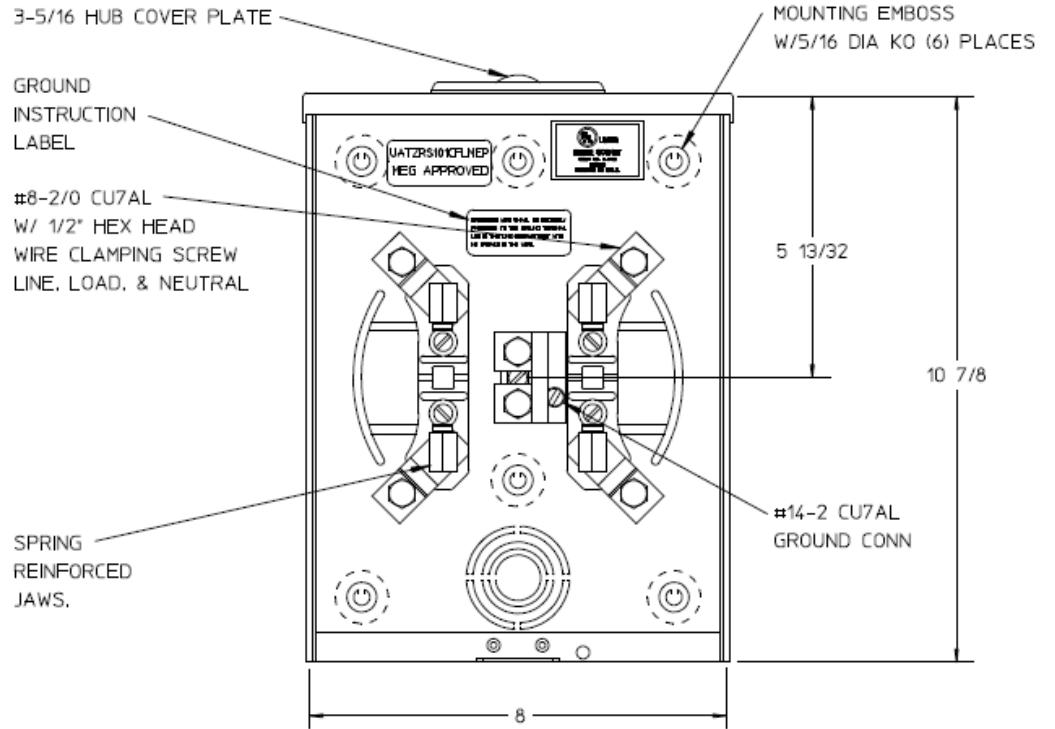

Left Side View

Front View Interior

Notes

- 1) FINISH: NATURAL
- 2) CABINET: .063 ALUMINUM
- 3) 125 AMP CONTINUOUS, 600 VAC, 1 PHASE 3 WIRE,
- 4) GE LABEL ATTACHED TO THE END OF THE CARTON
- 5) TEMPORARY CARDBOARD METER OPENING COVER PROVIDED
- 6) GE LOGO STAMPED ON LOWER LEFT HAND CORNER OF THE FRONT

Bottom View

METER SKT-(1) 125A 600V 1P3W ALUM N3R 4-TERM SMALL HUB COVER PLT TOP/BOT FEED TPLX GRD MEG APPROVED

CAT NO	DWG DATE	REV #
UATZRS101CFLGE	06/16/2016	01