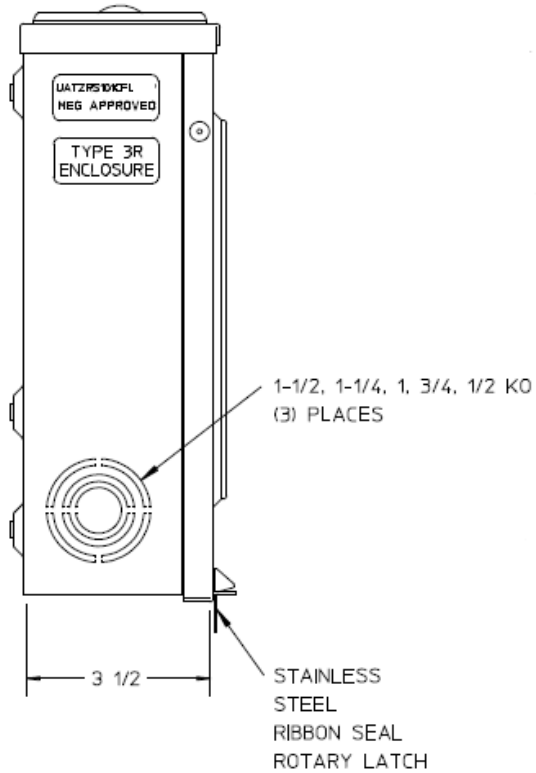

Left Side View

Front View Interior

Notes

- 1) FINISH: NATURAL
- 2) CABINET: .063 ALUMINUM
- 3) 125 AMP CONTINUOUS, 600 VAC, 1 PHASE 3 WIRE,
- 4) GE LABEL ATTACHED TO THE END OF THE CARTON
- 5) TEMPORARY CARDBOARD METER OPENING COVER PROVIDED
- 6) GE LOGO STAMPED ON LOWER LEFT HAND CORNER OF THE FRONT

Bottom View

METER SKT-(1) 125A 600V 1P3W ALUM N3R 4-TERM SMALL HUB COVER PLT TOP/BOT FEED TPLX GRD MEG APPROVED

CAT NO	DWG DATE	REV #
UATZRS101CFLGE	06/16/2016	01