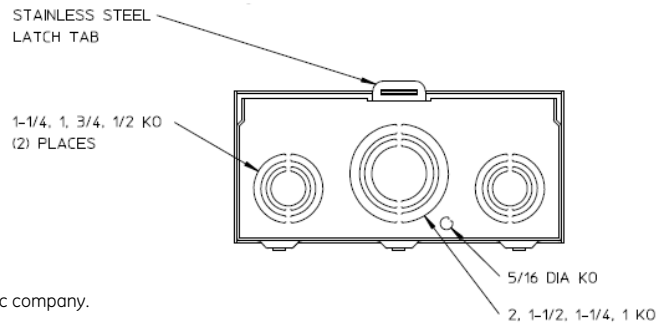

Left Side View

Front View Interior

Notes

- 1) FINISH: NATURAL
- 2) CABINET: .063 ALUMINUM
- 3) 125 AMP CONTINUOUS, 600 VAC, 1 PHASE 3 WIRE,
- 4) GE LABEL ATTACHED TO THE END OF THE CARTON
- 5) TEMPORARY CARDBOARD METER OPENING COVER PROVIDED
- 6) GE LOGO STAMPED ON LOWER LEFT HAND CORNER OF THE FRONT

Bottom View

METER SKT-(1) 125A 600V 1P3W ALUM N3R 4-TERM SMALL HUB COVER PLT TOP/BOT FEED TPLX GRD MEG APPROVED

CAT NO	DWG DATE	REV #
UATZRS101CFLGE	06/16/2016	01