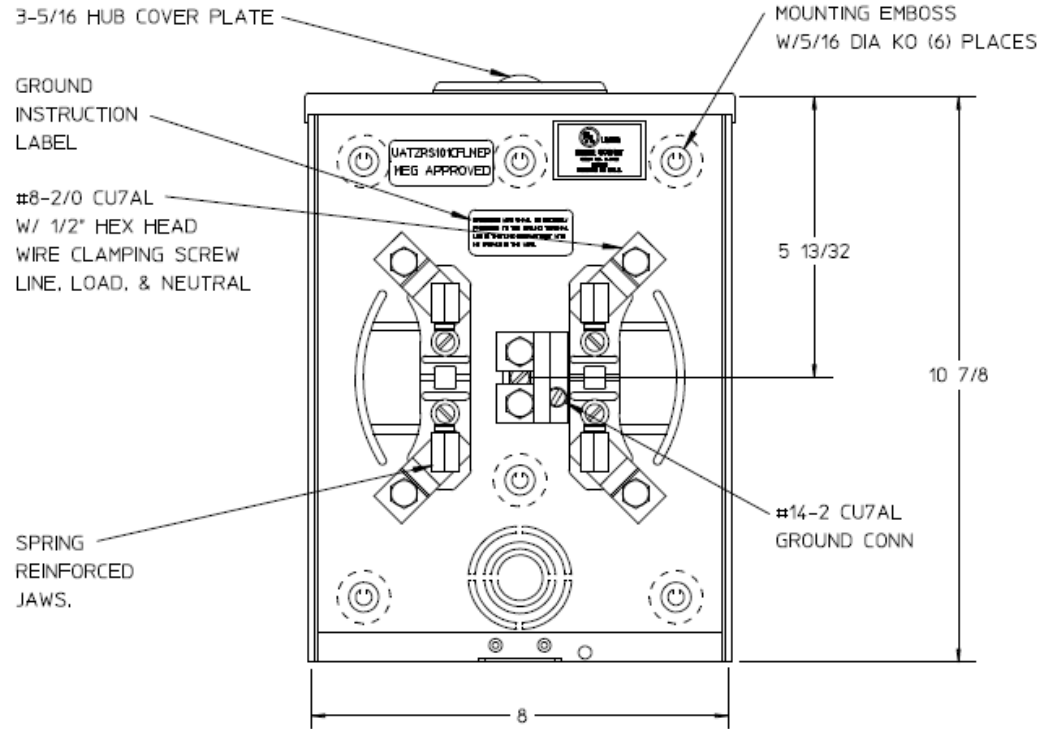

### Left Side View

### Front View Interior

### Notes

- 1) FINISH: NATURAL
- 2) CABINET: .063 ALUMINUM
- 3) 125 AMP CONTINUOUS,  
600 VAC, 1 PHASE, 3-WIRE
- 4) TEMPORARY CARDBOARD METER  
OPENING COVER PROVIDED
- 5) MIDWEST LABEL ATTACHED TO THE  
END OF THE CARTON.
- 6) MIDWEST LOGO LOCATED IN THE  
LOWER LEFT-HAND CORNER OF THE FRONT.

### Bottom View

METER SKT-(1) 125A 600V 1P3W ALUM N3R 4-TERM SMALL  
HUB COVER PLT TOP/BOT FEED TPLX GRD MEG APPROVED

CAT NO	DWG DATE	REV #
UATZRS101CFLMEP	06/16/2016	01