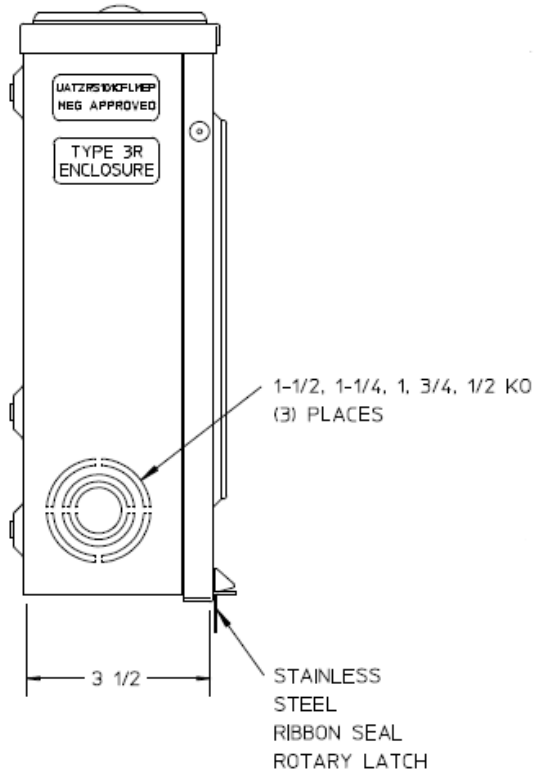

### Left Side View

### Front View Interior

### Notes

- 1) FINISH: NATURAL
- 2) CABINET: .063 ALUMINUM
- 3) 125 AMP CONTINUOUS,  
600 VAC, 1 PHASE, 3-WIRE
- 4) TEMPORARY CARDBOARD METER  
OPENING COVER PROVIDED
- 5) MIDWEST LABEL ATTACHED TO THE  
END OF THE CARTON.
- 6) MIDWEST LOGO LOCATED IN THE  
LOWER LEFT-HAND CORNER OF THE FRONT.

### Bottom View

METER SKT-(1) 125A 600V 1P3W ALUM N3R 4-TERM SMALL  
HUB COVER PLT TOP/BOT FEED TPLX GRD MEG APPROVED

CAT NO	DWG DATE	REV #
UATZRS101CFLMEP	06/16/2016	01