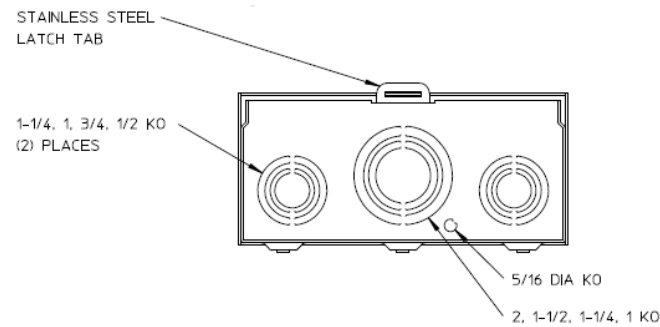

### Left Side View

### Front View Interior

### Notes

- 1) FINISH: NATURAL
- 2) CABINET: .063 ALUMINUM
- 3) 125 AMP CONTINUOUS,  
600 VAC, 1 PHASE, 3-WIRE
- 4) TEMPORARY CARDBOARD METER  
OPENING COVER PROVIDED
- 5) MIDWEST LABEL ATTACHED TO THE  
END OF THE CARTON.
- 6) MIDWEST LOGO LOCATED IN THE  
LOWER LEFT-HAND CORNER OF THE FRONT.

### Bottom View

METER SKT-(1) 125A 600V 1P3W ALUM N3R 4-TERM SMALL  
HUB COVER PLT TOP/BOT FEED TPLX GRD MEG APPROVED

CAT NO	DWG DATE	REV #
UATZRS101CFLMEP	06/16/2016	01