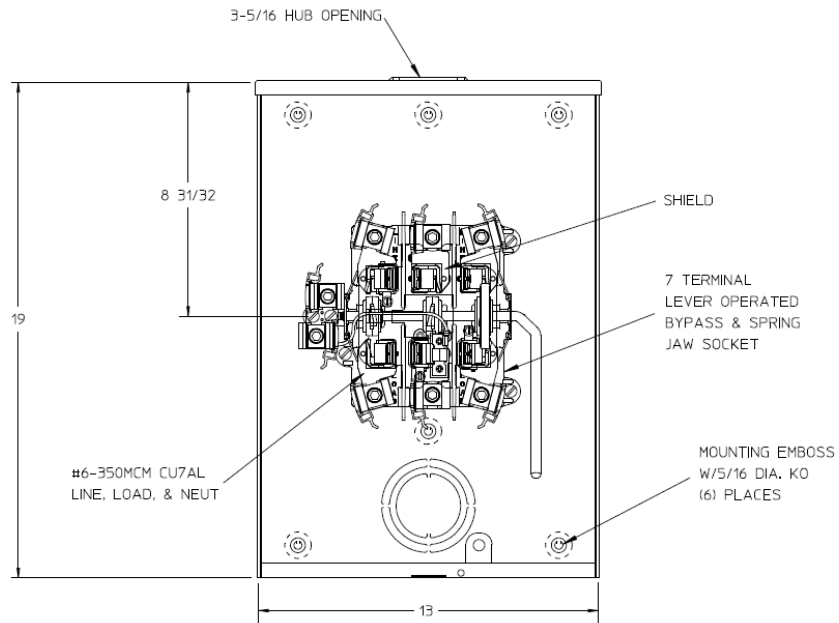

Front View

Side View

Notes

- 1) FINISH: GRAY
- 2) CABINET: 16GA GALV STEEL
- 3) 200 AMP CONTINUOUS, 600 VAC, 3 PHASE, 4 WIRE, 200 AMP BYPASS
- 4) FOR AN EXPOSED INNER-TITE OR BROOKS STANDARD LENGTH BARREL LOCK WITH A PERMANENTLY WELDED BRACKET
- 5) GE LABEL ATTACHED TO THE END OF THE CARTON
- 6) TEMPORARY CARDBOARD METER OPENING COVER PROVIDED
- 7) GE LOGO STAMPED ON LOWER LEFT HAND CORNER OF THE FRONT

Bottom View

		
METER SOCKET – (1) 200A 600V 3P4W N3R G90 7-TERM BARREL LOCK SMALL HUB OPN LVR BYP TOP/BOT FEED		
CAT NO	DWG DATE	REV #
UBC7213BGE	02/10/2016	01