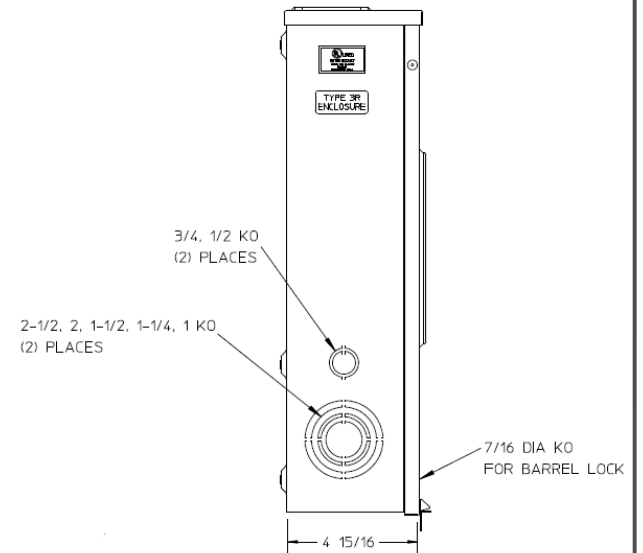

Front View

Side View

Notes

- 1) FINISH: GRAY
- 2) CABINET: 16GA GALV STEEL
- 3) 200 AMP CONTINUOUS, 600 VAC, 3 PHASE, 4 WIRE, 200 AMP BYPASS
- 4) FOR AN EXPOSED INNER-TITE OR BROOKS STANDARD LENGTH BARREL LOCK WITH A PERMANENTLY WELDED BRACKET
- 5) GE LABEL ATTACHED TO THE END OF THE CARTON
- 6) TEMPORARY CARDBOARD METER OPENING COVER PROVIDED
- 7) GE LOGO STAMPED ON LOWER LEFT HAND CORNER OF THE FRONT

Bottom View

		
METER SOCKET – (1) 200A 600V 3P4W N3R G90 7-TERM BARREL LOCK SMALL HUB OPN LVR BYP TOP/BOT FEED		
CAT NO	DWG DATE	REV #
UBC7213BGE	02/10/2016	01