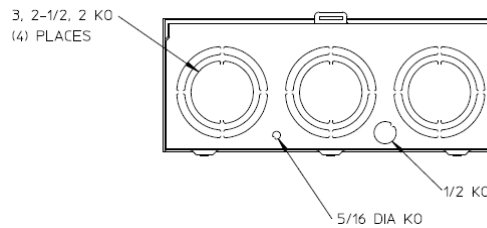

Front View

Side View

Notes

- 1) FINISH: GRAY
- 2) CABINET: 16GA GALV STEEL
- 3) 200 AMP CONTINUOUS, 600 VAC, 3 PHASE, 4 WIRE, 200 AMP BYPASS
- 4) FOR AN EXPOSED INNER-TITE OR BROOKS STANDARD LENGTH BARREL LOCK WITH A PERMANENTLY WELDED BRACKET
- 5) GE LABEL ATTACHED TO THE END OF THE CARTON
- 6) TEMPORARY CARDBOARD METER OPENING COVER PROVIDED
- 7) GE LOGO STAMPED ON LOWER LEFT HAND CORNER OF THE FRONT

Bottom View

		
METER SOCKET – (1) 200A 600V 3P4W N3R G90 7-TERM BARREL LOCK SMALL HUB OPN LVR BYP TOP/BOT FEED		
CAT NO	DWG DATE	REV #
UBC7213BGE	02/10/2016	01