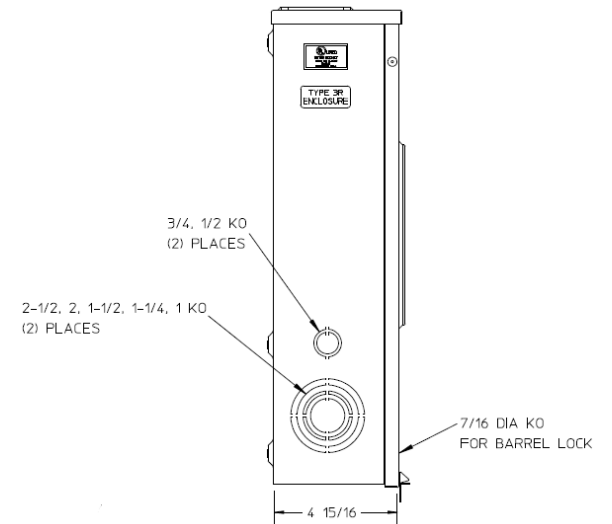

### Front View

### Side View

### Notes

- 1) FINISH: GRAY
- 2) CABINET: 16GA GALV STEEL
- 3) 200 AMP CONTINUOUS, 600 VAC, 3 PHASE, 4 WIRE, 200 AMP BYPASS
- 4) FOR AN EXPOSED INNER-TITE OR BROOKS STANDARD LENGTH BARREL LOCK WITH A PERMANENTLY WELDED BRACKET
- 5) GE LABEL ATTACHED TO THE END OF THE CARTON
- 6) TEMPORARY CARDBOARD METER OPENING COVER PROVIDED
- 7) GE LOGO STAMPED ON LOWER LEFT HAND CORNER OF THE FRONT

### Bottom View

GE is a registered trademark used under license from General Electric company.

METER SOCKET - (1) 200A 600V 3P4W N3R G90 7-TERM  
BARREL LOCK LARGE HUB OPN LVR BYP TOP/BOT FEED

CAT NO	DWG DATE	REV #
UBH7213TGE	02/10/2016	01