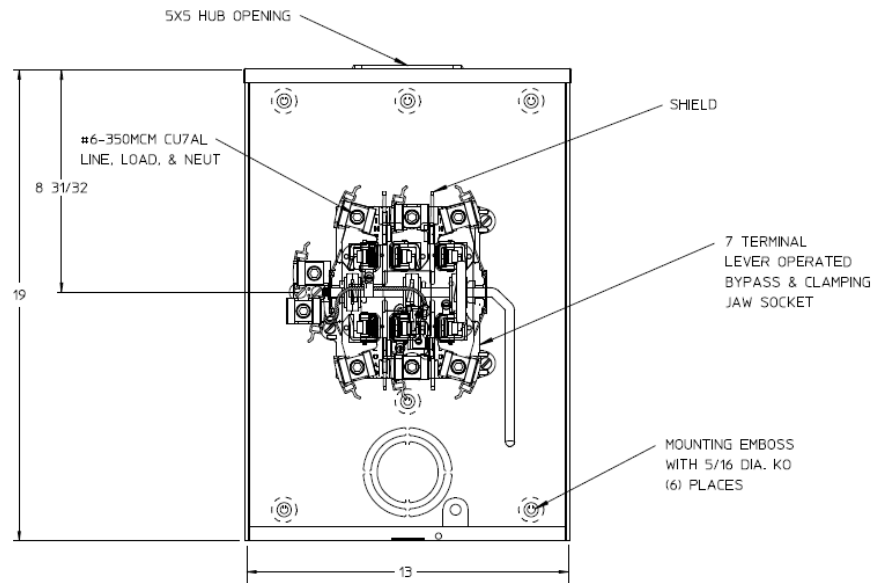

### Front View

### Side View

### Notes

- 1) FINISH: GRAY
- 2) CABINET: 16GA GALV STEEL
- 3) 200 AMP CONTINUOUS, 600 VAC, 3 PHASE, 4 WIRE, 200 AMP BYPASS
- 4) FOR AN EXPOSED INNER-TITE OR BROOKS STANDARD LENGTH BARREL LOCK WITH A PERMANENTLY WELDED BRACKET
- 5) GE LABEL ATTACHED TO THE END OF THE CARTON
- 6) TEMPORARY CARDBOARD METER OPENING COVER PROVIDED
- 7) GE LOGO STAMPED ON LOWER LEFT HAND CORNER OF THE FRONT

### Bottom View

GE is a registered trademark used under license from General Electric company.

METER SOCKET - (1) 200A 600V 3P4W N3R G90 7-TERM  
BARREL LOCK LARGE HUB OPN LVR BYP TOP/BOT FEED

CAT NO	DWG DATE	REV #
UBH7213TGE	02/10/2016	01