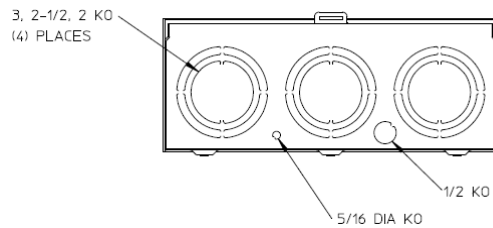

Bottom View

GE is a registered trademark used under license from General Electric company.

METER SOCKET - (1) 200A 600V 3P4W N3R G90 7-TERM
BARREL LOCK LARGE HUB OPN LVR BYP TOP/BOT FEED

CAT NO	DWG DATE	REV #
UBH7213TGE	02/10/2016	01