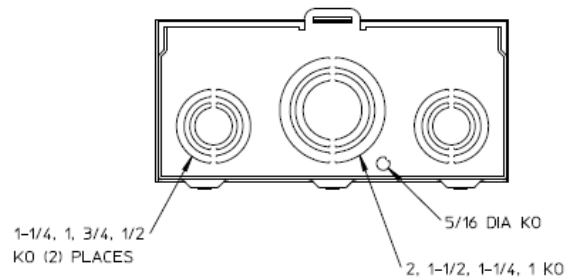

Front View

Side View

Notes

- 1) FINISH: GRAY
- 2) CABINET: 16GA GALV STEEL
- 3) 125 AMP CONTINUOUS, 600 VAC, 1 PHASE, 4 WIRE
- 4) FOR AN EXPOSED INNER-TITE OR BROOKS STANDARD LENGTH BARREL LOCK WITH A PERMANENTLY WELDED BRACKET
- 5) GE LABEL ATTACHED TO THE END OF THE CARTON
- 6) TEMPORARY CARDBOARD METER OPENING COVER PROVIDED
- 7) GE LOGO STAMPED ON LOWER LEFT HAND CORNER OF THE FRONT

Bottom View

GE is a registered trademark used under license from General Electric company.

METER SKT-(1) 125A 600V 1P3W N3R G90 4-TRM
SMALL HUB OPN HORN BYP BARREL LOCK TOP/BOT FED

CAT NO	DWG DATE	REV #
UBHRS101BGE	02/10/2016	01