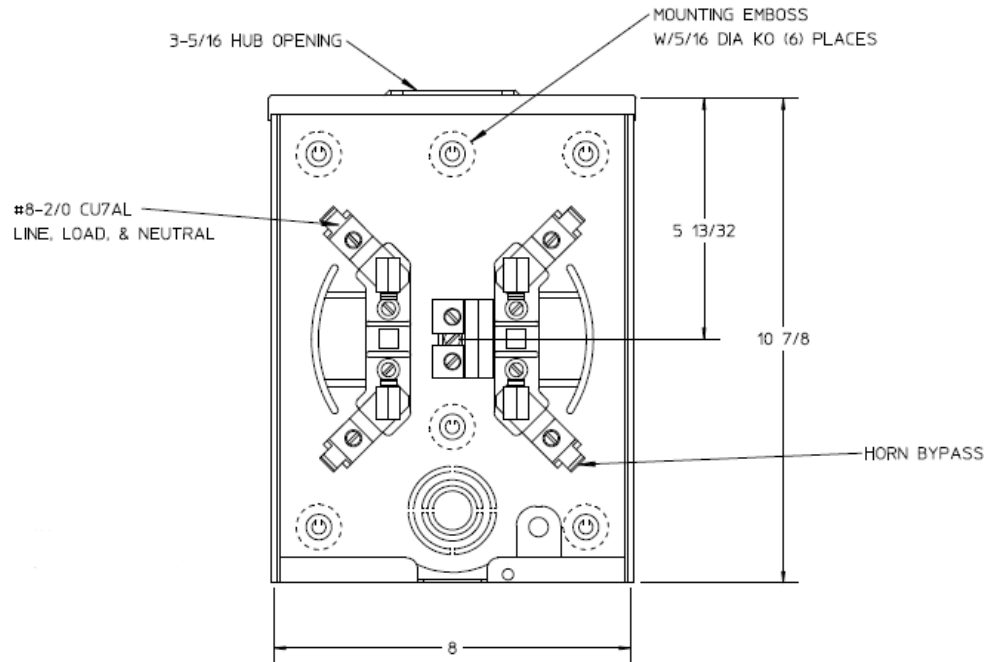

Front View

Side View

Notes

- 1) FINISH: GRAY
- 2) CABINET: 16GA GALV STEEL
- 3) 125 AMP CONTINUOUS, 600 VAC, 1 PHASE, 4 WIRE
- 4) FOR AN EXPOSED INNER-TITE OR BROOKS STANDARD LENGTH BARREL LOCK WITH A PERMANENTLY WELDED BRACKET
- 5) GE LABEL ATTACHED TO THE END OF THE CARTON
- 6) TEMPORARY CARDBOARD METER OPENING COVER PROVIDED
- 7) GE LOGO STAMPED ON LOWER LEFT HAND CORNER OF THE FRONT

Bottom View

GE is a registered trademark used under license from General Electric company.

METER SKT-(1) 125A 600V 1P3W N3R G90 4-TRM
SMALL HUB OPN HORN BYP BARREL LOCK TOP/BOT FED

CAT NO	DWG DATE	REV #
UBHRS101BGE	02/10/2016	01