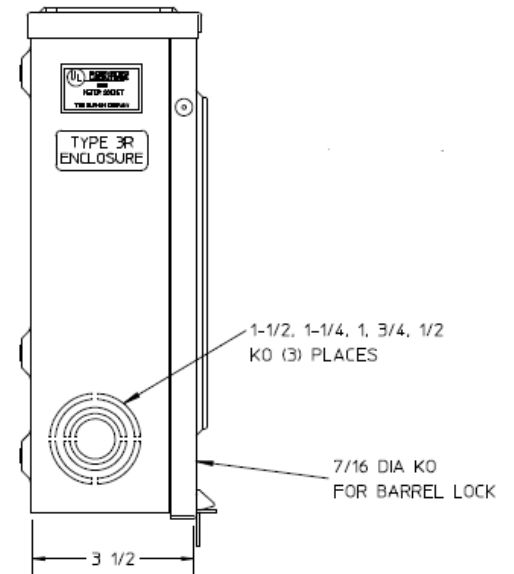

Front View

Side View

Notes

- 1) FINISH: GRAY
- 2) CABINET: 16GA GALV STEEL
- 3) 125 AMP CONTINUOUS, 600 VAC, 1 PHASE, 4 WIRE
- 4) FOR AN EXPOSED INNER-TITE OR BROOKS STANDARD LENGTH BARREL LOCK WITH A PERMANENTLY WELDED BRACKET
- 5) GE LABEL ATTACHED TO THE END OF THE CARTON
- 6) TEMPORARY CARDBOARD METER OPENING COVER PROVIDED
- 7) GE LOGO STAMPED ON LOWER LEFT HAND CORNER OF THE FRONT

Bottom View

GE is a registered trademark used under license from General Electric company.

METER SKT-(1) 125A 600V 1P3W N3R G90 4-TRM
SMALL HUB OPN HORN BYP BARREL LOCK TOP/BOT FED

CAT NO	DWG DATE	REV #
UBHRS101BGE	02/10/2016	01