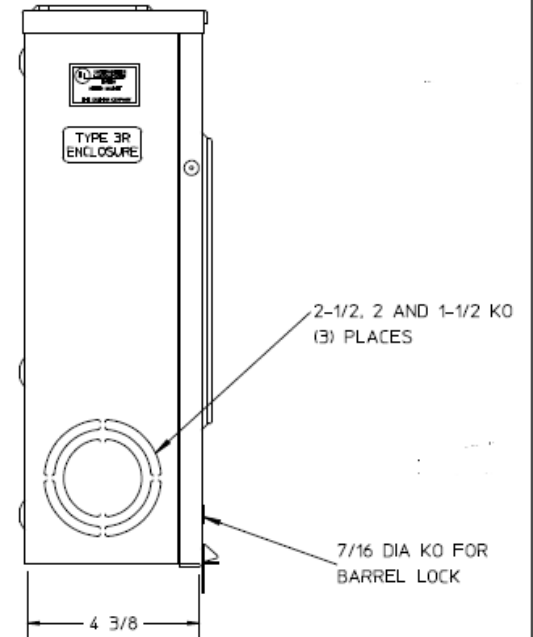

### Side View

### Notes

- 1) FINISH: GRAY
- 2) CABINET: 16GA GALV STEEL
- 3) 200 AMP CONTINUOUS, 600 VAC, 1 PHASE, 3 WIRE
- 4) FOR AN EXPOSED INNER-TITE OR BROOKS STANDARD LENGTH BARREL LOCK WITH A PERMANENTLY WELDED BRACKET
- 5) GE LABEL ATTACHED TO THE END OF THE CARTON
- 6) TEMPORARY CARDBOARD METER OPENING COVER PROVIDED
- 7) GE LOGO STAMPED ON LOWER LEFT HAND CORNER OF THE FRONT