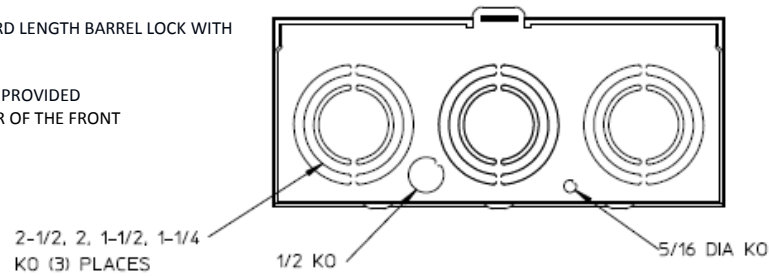

Bottom View

GE is a registered trademark used under license from General Electric company.

METER SKT-(1) 200A 600V 1P3W N3R G90 4-TERM HORN BYP BARREL LK SMALL HUB OPNG TOP/BOT FED		
CAT NO	DWG DATE	REV #
UBHRS212BGE	08/31/2016	02