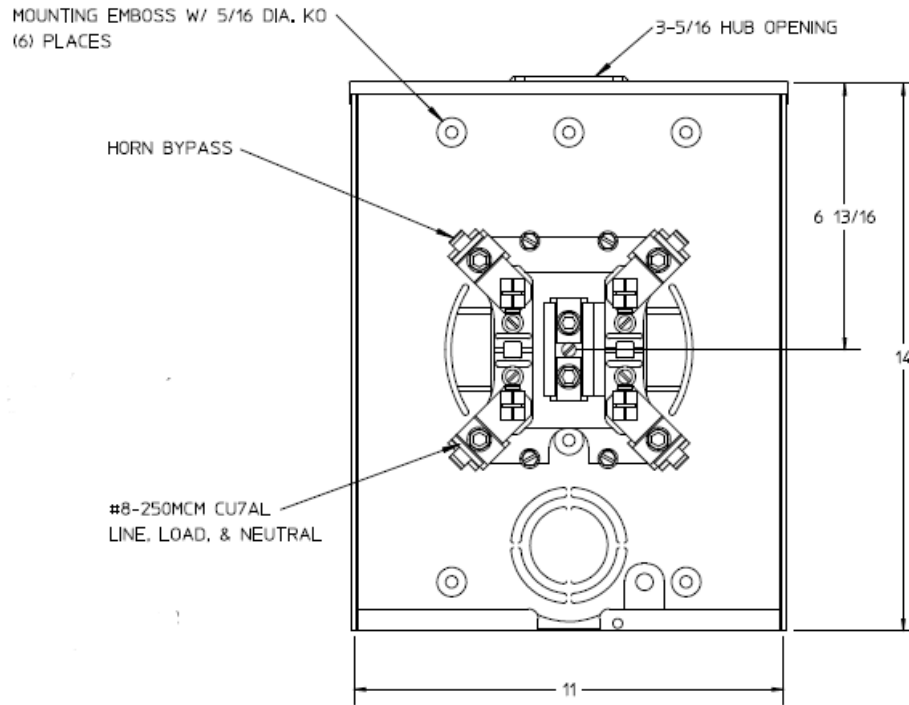

### Front View

### Side View

### Notes

- 1) FINISH: GRAY
- 2) CABINET: 16GA GALV STEEL
- 3) 200 AMP CONTINUOUS, 600 VAC, 1 PHASE, 3 WIRE
- 4) FOR AN EXPOSED INNER-TITE OR BROOKS STANDARD LENGTH BARREL LOCK WITH A PERMANENTLY WELDED BRACKET
- 5) GE LABEL ATTACHED TO THE END OF THE CARTON
- 6) TEMPORARY CARDBOARD METER OPENING COVER PROVIDED
- 7) GE LOGO STAMPED ON LOWER LEFT HAND CORNER OF THE FRONT