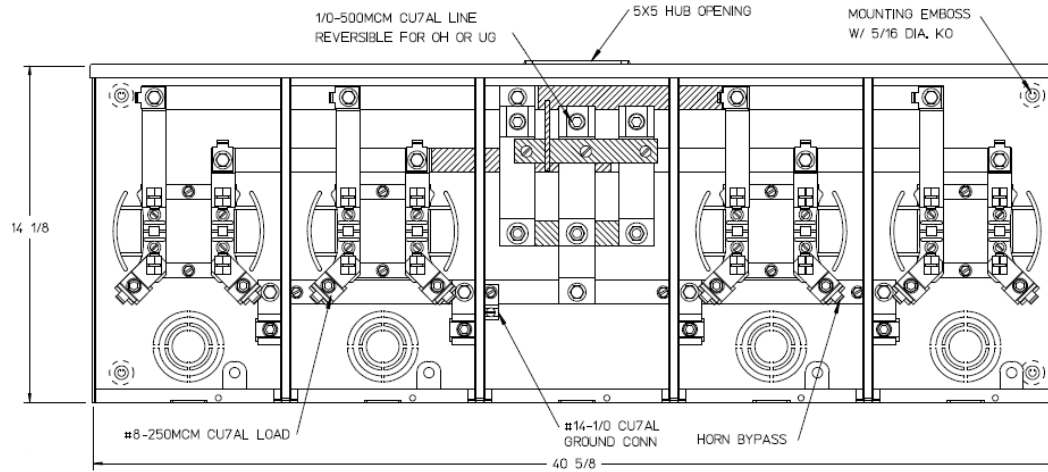

Left Side View

Front View Interior

Bottom View

Notes

- 1) FINISH: GRAY
- 2) CABINET: 16 GA GALV STEEL
- 3) 200 AMP CONTINUOUS PER POSITION
600 VAC, 1 PHASE, 3-WIRE
360AMP CONTINUOUS (TOTAL) UNIT RATING
WITH COPPER WIRE
310 AMP CONTINUOUS (TOTAL) UNIT RATING
WITH ALUMINUM WIRE
- 4) FOR BROOKS OR INNER-TITE
STANDARD LENGTH BARREL LOCK
IN CONJUNCTION WITH BROOKS
LOCK GUARDS #865 OR #86505
WITH A PERMANENTLY WELDED
BRACKET
- 5) MIDWEST LABEL ATTACHED
TO THE END OF THE CARTON.
- 6) TEMPORARY CARDBOARD METER OPENING
COVERS PROVIDED.
- 7) MIDWEST LOGO STAMPED IN THE
LOWER LEFT-HAND CORNER OF FRONTS.

HORIZ GANGED MTR SKTS-(4) 200A 600V 1P3W N3R LARGE HUB
OPNG HORN BYP AEP BRL LK 4-TRM CENTER FEED G90 TPLX GRD

CAT NO	DWG DATE	REV #
UFHT4R2352TMEP	06/09/2016	01