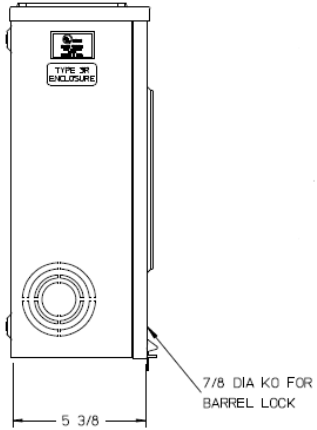

Left Side View

Front View Interior

Bottom View

Notes

- 1) FINISH: GRAY
- 2) CABINET: 16 GA GALV STEEL
- 3) 200 AMP CONTINUOUS PER POSITION
600 VAC, 1 PHASE, 3-WIRE
360AMP CONTINUOUS (TOTAL) UNIT RATING
WITH COPPER WIRE
310 AMP CONTINUOUS (TOTAL) UNIT RATING
WITH ALUMINUM WIRE
- 4) FOR BROOKS OR INNER-TITE
STANDARD LENGTH BARREL LOCK
IN CONJUNCTION WITH BROOKS
LOCK GUARDS #865 OR #86505
WITH A PERMANENTLY WELDED
BRACKET
- 5) MIDWEST LABEL ATTACHED
TO THE END OF THE CARTON.
- 6) TEMPORARY CARDBOARD METER OPENING
COVERS PROVIDED.
- 7) MIDWEST LOGO STAMPED IN THE
LOWER LEFT-HAND CORNER OF FRONTS.

HORIZ GANGED MTR SKTS-(4) 200A 600V 1P3W N3R LARGE HUB
OPNG HORN BYP AEP BRL LK 4-TRM CENTER FEED G90 TPLX GRD

CAT NO	DWG DATE	REV #
UFHT4R2352TMEP	06/09/2016	01