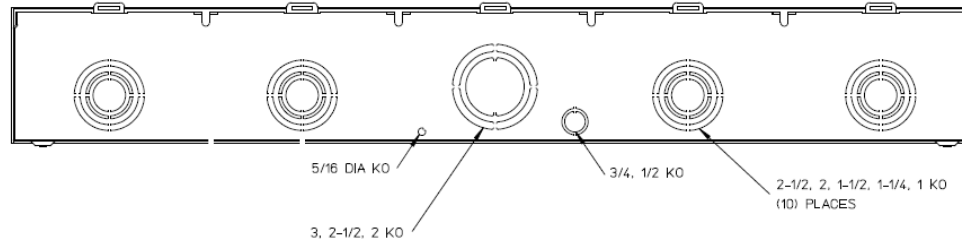

Left Side View

Front View Interior

Bottom View

Notes

- 1) FINISH: GRAY
- 2) CABINET: 16 GA GALV STEEL
- 3) 200 AMP CONTINUOUS PER POSITION
600 VAC, 1 PHASE, 3-WIRE
360AMP CONTINUOUS (TOTAL) UNIT RATING
WITH COPPER WIRE
310 AMP CONTINUOUS (TOTAL) UNIT RATING
WITH ALUMINUM WIRE
- 4) FOR BROOKS OR INNER-TITE
STANDARD LENGTH BARREL LOCK
IN CONJUNCTION WITH BROOKS
LOCK GUARDS #865 OR #86505
WITH A PERMANENTLY WELDED
BRACKET
- 5) MIDWEST LABEL ATTACHED
TO THE END OF THE CARTON.
- 6) TEMPORARY CARDBOARD METER OPENING
COVERS PROVIDED.
- 7) MIDWEST LOGO STAMPED IN THE
LOWER LEFT-HAND CORNER OF FRONTS.

HORIZ GANGED MTR SKTS-(4) 200A 600V 1P3W N3R LARGE HUB
OPNG HORN BYP AEP BRL LK 4-TRM CENTER FEED G90 TPLX GRD

CAT NO	DWG DATE	REV #
UFHT4R2352TMEP	06/09/2016	01