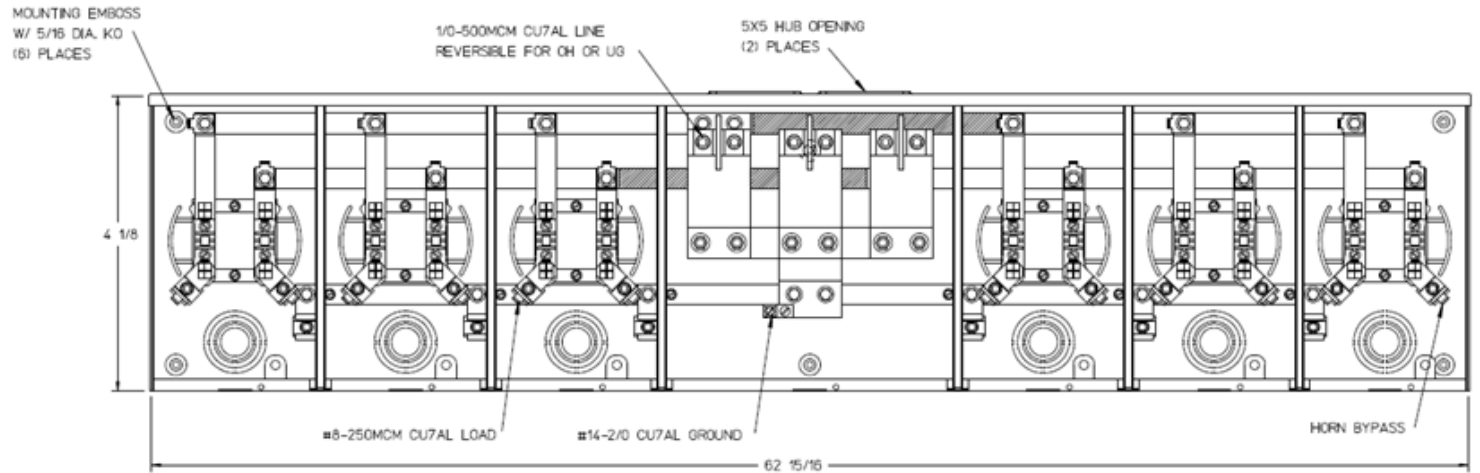

### Left Side View

7/8 DIA KO FOR BARREL LOCK

### Front View Interior

### Notes

- 1) FINISH: GRAY
- 2) CABINET: 16 GA GALV STEEL
- 3) 200 AMP CONTINUOUS PER POSITION  
600 VAC, 1 PHASE, 3-WIRE  
620 AMP CONTINUOUS (TOTAL) UNIT RATING
- 4) FOR BROOKS OR INNER-TITE STANDARD LENGTH BARREL LOCK IN CONJUNCTION WITH BROOKS LOCK GUARDS #865 OR #86505 WITH A PERMANENTLY WELDED BRACKET
- 5) TEMPORARY CARDBOARD METER OPENING COVERS PROVIDED.
- 6) MIDWEST LABEL ATTACHED TO THE END OF THE CARTON.
- 7) MIDWEST LOGO STAMPED IN LOWER LEFT HAND CORNER OF THE FRONTS.