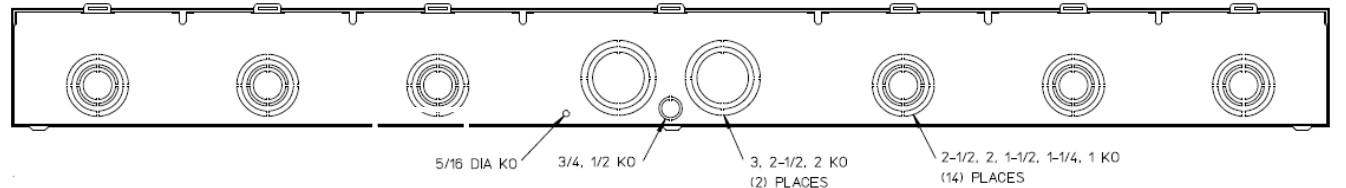

### Left Side View

7/8 DIA KO FOR BARREL LOCK

### Front View Interior

### Notes

- 1) FINISH: GRAY
- 2) CABINET: 16 GA GALV STEEL
- 3) 200 AMP CONTINUOUS PER POSITION  
600 VAC, 1 PHASE, 3-WIRE  
620 AMP CONTINUOUS (TOTAL) UNIT RATING
- 4) FOR BROOKS OR INNER-TITE STANDARD LENGTH BARREL LOCK IN CONJUNCTION WITH BROOKS LOCK GUARDS #865 OR #86505 WITH A PERMANENTLY WELDED BRACKET
- 5) TEMPORARY CARDBOARD METER OPENING COVERS PROVIDED.
- 6) MIDWEST LABEL ATTACHED TO THE END OF THE CARTON.
- 7) MIDWEST LOGO STAMPED IN LOWER LEFT HAND CORNER OF THE FRONTS.