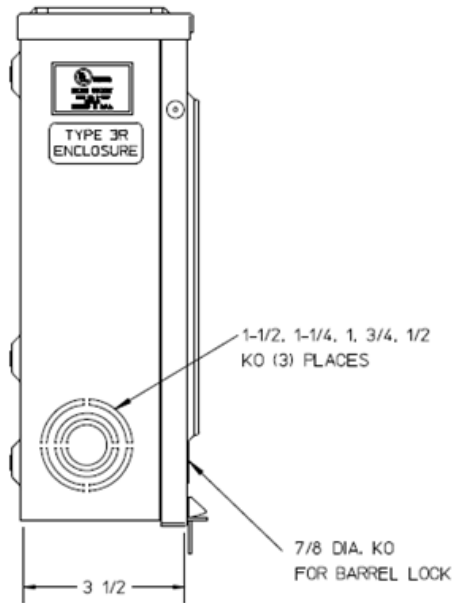

Left Side View

Front View Interior

Notes

- 1) FINISH: GRAY
- 2) CABINET: 16 GA GALV. STEEL
- 3) 125 AMP CONTINUOUS, 600 VAC, 1 PHASE, 3-WIRE
- 4) MIDWEST LABEL ATTACHED TO THE END OF THE CARTON.
- 5) MIDWEST LOGO STAMPED IN THE LOWER LEFT-HAND CORNER OF FRONT.
- 6) TEMPORARY CARDBOARD METER OPENING COVER PROVIDED.
- 7) FOR BROOKS OR INNER-TITE STANDARD LENGTH BARREL LOCK IN CONJUNCTION WITH A BROOKS LOCK GUARDS #865 OR #86505, WITH A PERMANENTLY WELDED BRACKET.

Bottom View

METER SKT-(1)125A 600V 1P3W G90 N3R 4-TERM SMALL HUB OPNG TPLX GRD HORN BYP AEP BARREL LK TOP/BOT FEED

CAT NO	DWG DATE	REV #
UFHTRS101BMEP	05/24/2016	02