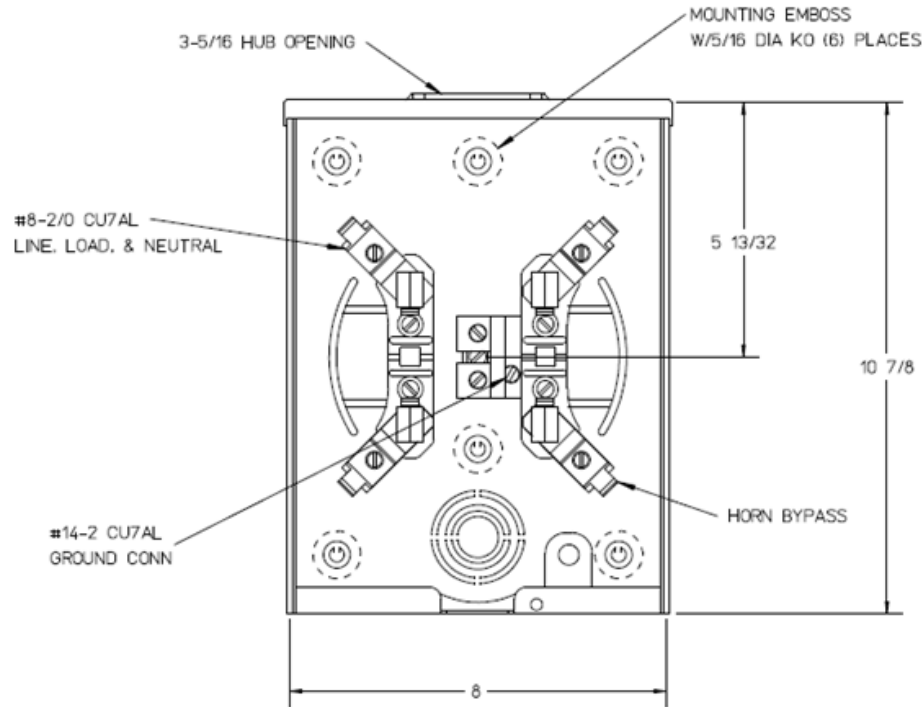

Left Side View

Front View Interior

Notes

- 1) FINISH: GRAY
- 2) CABINET: 16 GA GALV. STEEL
- 3) 125 AMP CONTINUOUS, 600 VAC, 1 PHASE, 3-WIRE
- 4) MIDWEST LABEL ATTACHED TO THE END OF THE CARTON.
- 5) MIDWEST LOGO STAMPED IN THE LOWER LEFT-HAND CORNER OF FRONT.
- 6) TEMPORARY CARDBOARD METER OPENING COVER PROVIDED.
- 7) FOR BROOKS OR INNER-TITE STANDARD LENGTH BARREL LOCK IN CONJUNCTION WITH A BROOKS LOCK GUARDS #865 OR #86505, WITH A PERMANENTLY WELDED BRACKET.

Bottom View

METER SKT-(1)125A 600V 1P3W G90 N3R 4-TERM SMALL HUB OPNG TPLX GRD HORN BYP AEP BARREL LK TOP/BOT FEED

CAT NO	DWG DATE	REV #
UFHTRS101BMEP	05/24/2016	02