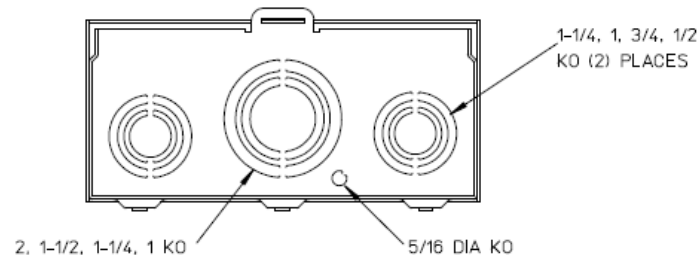

Left Side View

Front View Interior

Notes

- 1) FINISH: GRAY
- 2) CABINET: 16 GA GALV. STEEL
- 3) 125 AMP CONTINUOUS, 600 VAC, 1 PHASE, 3-WIRE
- 4) MIDWEST LABEL ATTACHED TO THE END OF THE CARTON.
- 5) MIDWEST LOGO STAMPED IN THE LOWER LEFT-HAND CORNER OF FRONT.
- 6) TEMPORARY CARDBOARD METER OPENING COVER PROVIDED.
- 7) FOR BROOKS OR INNER-TITE STANDARD LENGTH BARREL LOCK IN CONJUNCTION WITH A BROOKS LOCK GUARDS #865 OR #86505, WITH A PERMANENTLY WELDED BRACKET.

Bottom View

METER SKT-(1)125A 600V 1P3W G90 N3R 4-TERM SMALL HUB OPNG TPLX GRD HORN BYP AEP BARREL LK TOP/BOT FEED

CAT NO	DWG DATE	REV #
UFHTRS101BMEP	05/24/2016	02