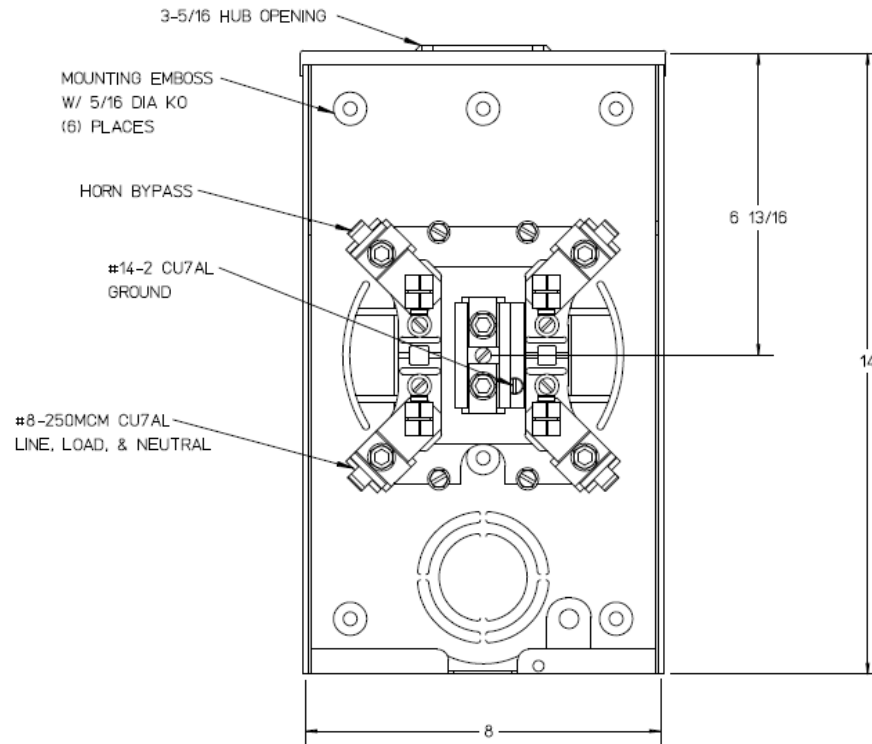

Left Side View

Front View Interior

Notes

- 1) FINISH: GRAY
- 2) CABINET: 16 GA GALV STEEL
- 3) 200 AMP CONTINUOUS, 600 VAC, 1 PHASE, 3-WIRE
- 4) FOR BROOKS OR INNER-TITE STANDARD LENGTH BARREL LOCK IN CONJUNCTION WITH BROOKS LOCK GUARDS #865 OR #86505 WITH A PERMANENTLY WELDED BRACKET
- 5) MIDWEST LABEL ATTACHED TO THE END OF THE CARTON
- 6) MIDWEST LOGO STAMPED IN THE LOWER-LEFT HAND CORNER OF FRONT.
- 7) TEMPORARY CARDBOARD METER OPENING COVER PROVIDED.

Bottom View

METER SKT-(1) 200A 600V 1P3W G90 N3R 4-TERM SMALL HUB OPNG TPLX GRD HORN BYP AEP BARREL LK TOP/BOT FEED

CAT NO	DWG DATE	REV #
UFHTRS202BMEP	05/24/2016	02