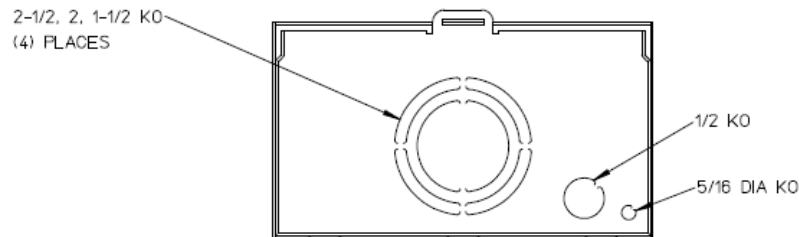

Left Side View

Front View Interior

Notes

- 1) FINISH: GRAY
- 2) CABINET: 16 GA GALV STEEL
- 3) 200 AMP CONTINUOUS, 600 VAC, 1 PHASE, 3-WIRE
- 4) FOR BROOKS OR INNER-TITE STANDARD LENGTH BARREL LOCK IN CONJUNCTION WITH BROOKS LOCK GUARDS #865 OR #86505 WITH A PERMANENTLY WELDED BRACKET
- 5) MIDWEST LABEL ATTACHED TO THE END OF THE CARTON
- 6) MIDWEST LOGO STAMPED IN THE LOWER-LEFT HAND CORNER OF FRONT.
- 7) TEMPORARY CARDBOARD METER OPENING COVER PROVIDED.

Bottom View

METER SKT-(1) 200A 600V 1P3W G90 N3R 4-TERM SMALL HUB OPNG TPLX GRD HORN BYP AEP BARREL LK TOP/BOT FEED

CAT NO	DWG DATE	REV #
UFHTRS202BMEP	05/24/2016	02