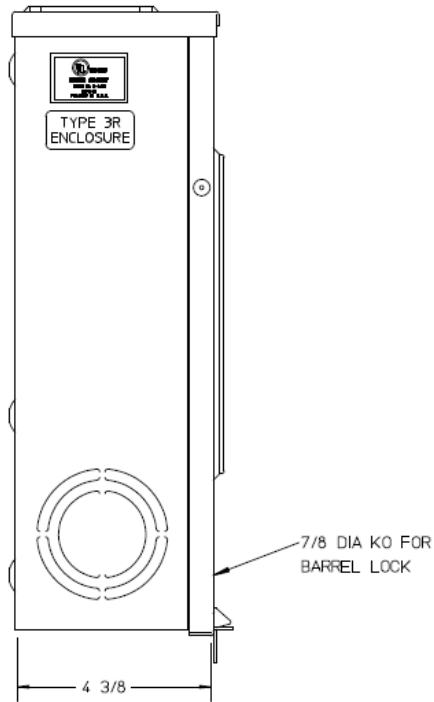

Left Side View

Front View Interior

Notes

- 1) FINISH: GRAY
- 2) CABINET: 16 GA GALV STEEL
- 3) 200 AMP CONTINUOUS, 600 VAC, 1 PHASE, 3-WIRE
- 4) FOR BROOKS OR INNER-TITE STANDARD LENGTH BARREL LOCK IN CONJUNCTION WITH BROOKS LOCK GUARDS #865 OR #86505 WITH A PERMANENTLY WELDED BRACKET
- 5) MIDWEST LABEL ATTACHED TO THE END OF THE CARTON
- 6) MIDWEST LOGO STAMPED IN THE LOWER-LEFT HAND CORNER OF FRONT.
- 7) TEMPORARY CARDBOARD METER OPENING COVER PROVIDED.

Bottom View

METER SKT-(1) 200A 600V 1P3W G90 N3R 4-TERM SMALL HUB OPNG TPLX GRD HORN BYP AEP BARREL LK TOP/BOT FEED

CAT NO	DWG DATE	REV #
UFHTRS202BMEP	05/24/2016	02