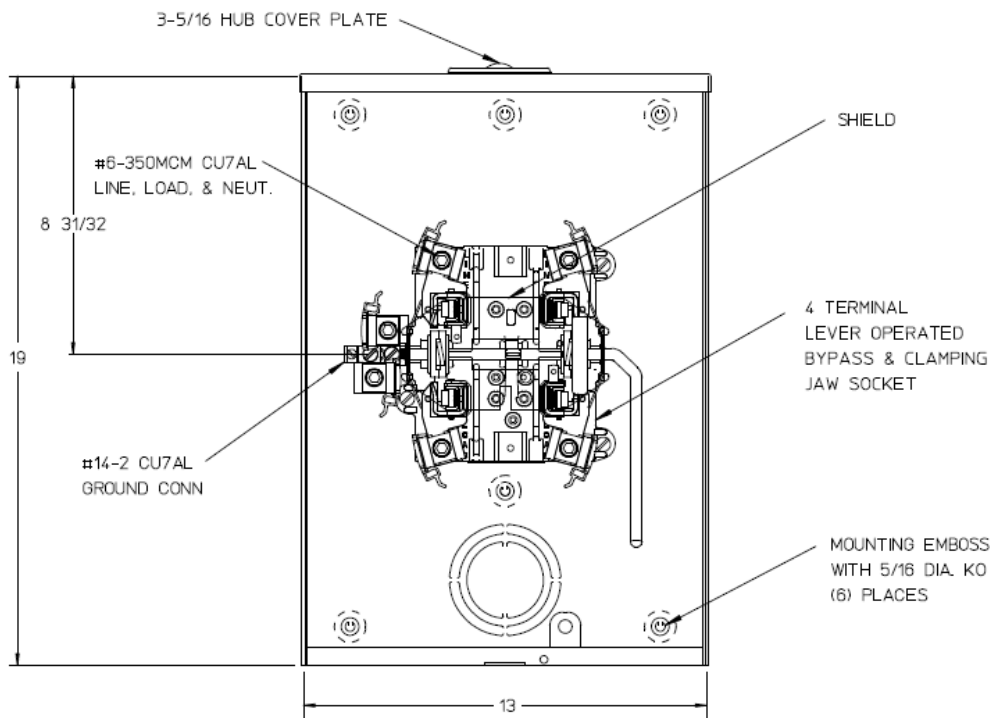

Front View

Side View

Notes

- 1) FINISH: GRAY
- 2) CABINET: 16GA GALV. STEEL
- 3) 200 AMP CONTINUOUS
600 VAC, 1 PHASE, 3 WIRE
200 AMP BYPASS
- 4) MIDWEST LABEL ATTACHED TO THE
END OF THE CARTON
- 5) TEMPORARY CARDBOARD METER OPENING
COVER PROVIDED
- 6) MIDWEST LOGO STAMPED IN THE LOWER
LEFT-HAND CORNER OF THE FRONT
- 7) FOR BROOKS OR INNER-TITE STANDARD
LENGTH BARREL LOCK IN CONJUNCTION
WITH A BROOKS LOCK GUARD #865 OR
#86505, WITH A PERMANENTLY WELDED
BRACKET.

Bottom View

METER SKT-(1) 200A 600V 1P3W N3R G90 4-TERM SMALL HUB
CVR PLT TPLX GRD LVR BYP AEP BARREL LK TOP/BOT FEED

CAT NO	DWG DATE	REV #
UFTH4213CMEP	02/10/2016	01