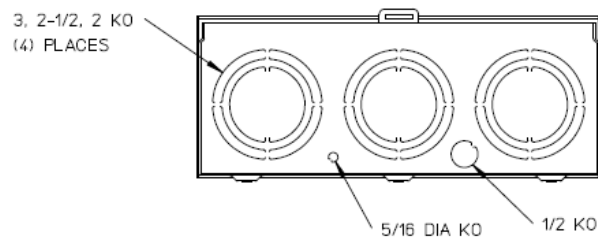

Front View

Side View

Notes

- 1) FINISH: GRAY
- 2) CABINET: 16GA GALV. STEEL
- 3) 200 AMP CONTINUOUS
600 VAC, 1 PHASE, 3 WIRE
200 AMP BYPASS
- 4) MIDWEST LABEL ATTACHED TO THE
END OF THE CARTON
- 5) TEMPORARY CARDBOARD METER OPENING
COVER PROVIDED
- 6) MIDWEST LOGO STAMPED IN THE LOWER
LEFT-HAND CORNER OF THE FRONT
- 7) FOR BROOKS OR INNER-TITE STANDARD
LENGTH BARREL LOCK IN CONJUNCTION
WITH A BROOKS LOCK GUARD #865 OR
#86505, WITH A PERMANENTLY WELDED
BRACKET.

Bottom View

METER SKT-(1) 200A 600V 1P3W N3R G90 4-TERM SMALL HUB
CVR PLT TPLX GRD LVR BYP AEP BARREL LK TOP/BOT FEED

CAT NO	DWG DATE	REV #
UFTH4213CMEP	02/10/2016	01