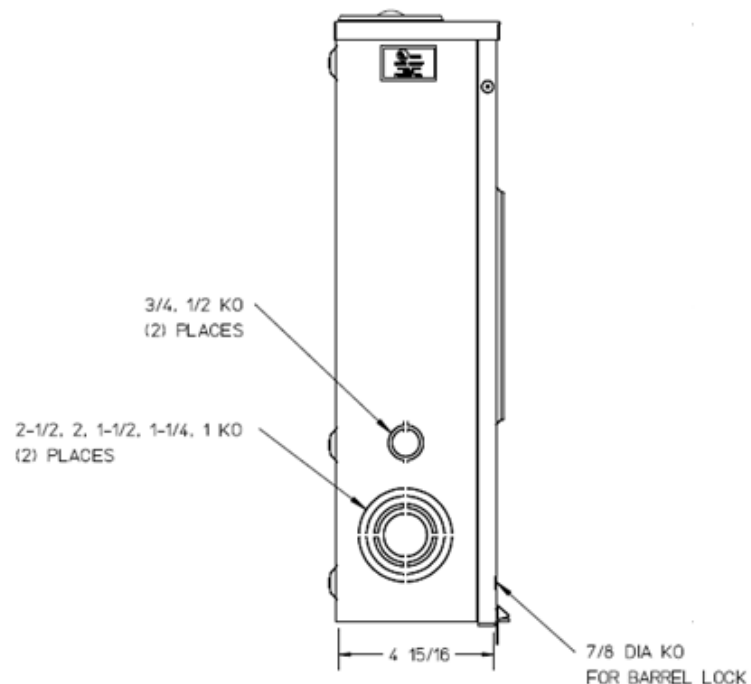

Front View

Side View

Notes

- 1) FINISH: GRAY
- 2) CABINET: 16GA GALV. STEEL
- 3) 200 AMP CONTINUOUS
600 VAC, 1 PHASE, 3 WIRE
200 AMP BYPASS
- 4) MIDWEST LABEL ATTACHED TO THE
END OF THE CARTON
- 5) TEMPORARY CARDBOARD METER OPENING
COVER PROVIDED
- 6) MIDWEST LOGO STAMPED IN THE LOWER
LEFT-HAND CORNER OF THE FRONT
- 7) FOR BROOKS OR INNER-TITE STANDARD
LENGTH BARREL LOCK IN CONJUNCTION
WITH A BROOKS LOCK GUARD #865 OR
#86505, WITH A PERMANENTLY WELDED
BRACKET.

Bottom View

METER SKT-(1) 200A 600V 1P3W N3R G90 4-TERM SMALL HUB
CVR PLT TPLX GRD LVR BYP AEP BARREL LK TOP/BOT FEED

CAT NO	DWG DATE	REV #
UFTH4213CMEP	02/10/2016	01