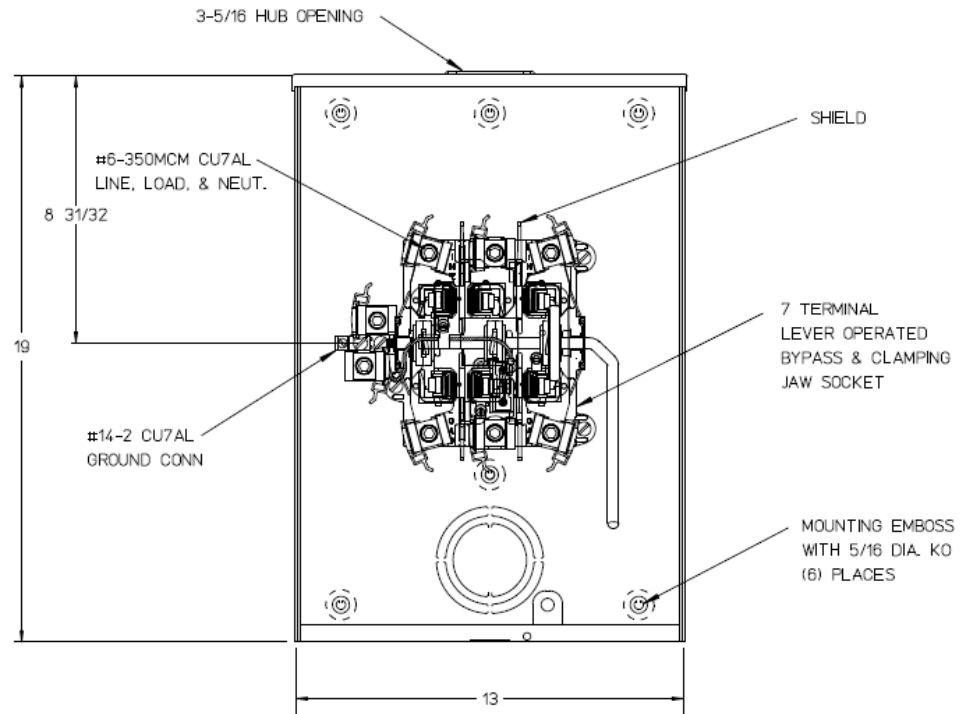

Left Side View

Front View Interior

Notes

- 1) FINISH: GRAY
- 2) CABINET: 16GA GALV. STEEL
- 3) 200 AMP CONTINUOUS
600 VAC, 3 PHASE, 4 WIRE
200 AMP BYPASS
- 4) MIDWEST LABEL ATTACHED TO THE
END OF THE CARTON
- 5) TEMPORARY CARDBOARD METER OPENING
COVER PROVIDED
- 6) MIDWEST LOGO STAMPED IN THE LOWER
LEFT-HAND CORNER OF THE FRONT
- 7) FOR BROOKS OR INNER-TITE STANDARD
LENGTH BARREL LOCK IN CONJUNCTION
WITH A BROOKS LOCK GUARD #865 OR
#86505, WITH A PERMANENTLY WELDED
BRACKET.

Bottom View

METER SKT-(1) 200A 600V 3P 4W G90 N3R 7-TERM TPLX GRD
LEVER BYP AEP BARREL LK SMALL HUB OPNG TOP/BOT FEED

CAT NO	DWG DATE	REV #
UFTH7213BMEP	04/25/2016	02