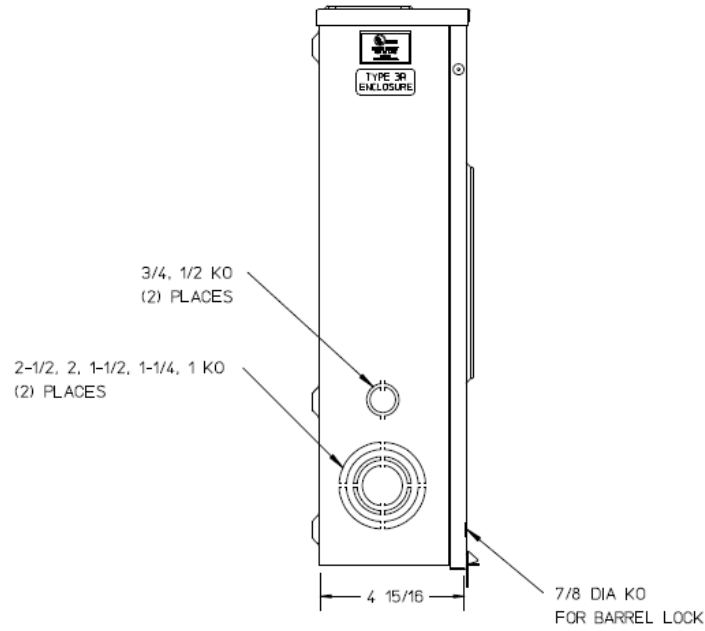

Left Side View

Front View Interior

Notes

- 1) FINISH: GRAY
- 2) CABINET: 16GA GALV. STEEL
- 3) 200 AMP CONTINUOUS
600 VAC, 3 PHASE, 4 WIRE
200 AMP BYPASS
- 4) MIDWEST LABEL ATTACHED TO THE
END OF THE CARTON
- 5) TEMPORARY CARDBOARD METER OPENING
COVER PROVIDED
- 6) MIDWEST LOGO STAMPED IN THE LOWER
LEFT-HAND CORNER OF THE FRONT
- 7) FOR BROOKS OR INNER-TITE STANDARD
LENGTH BARREL LOCK IN CONJUNCTION
WITH A BROOKS LOCK GUARD #865 OR
#86505, WITH A PERMANENTLY WELDED
BRACKET.

Bottom View

METER SKT-(1) 200A 600V 3P 4W G90 N3R 7-TERM TPLX GRD
LEVER BYP AEP BARREL LK SMALL HUB OPNG TOP/BOT FEED

CAT NO	DWG DATE	REV #
UFTH7213BMEP	04/25/2016	02