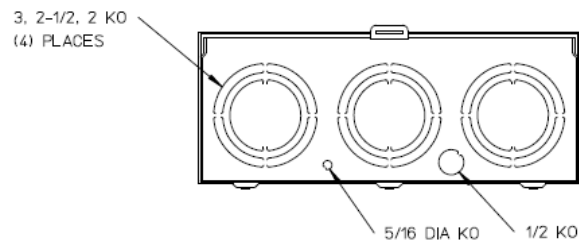

Left Side View

Front View Interior

Notes

- 1) FINISH: GRAY
- 2) CABINET: 16GA GALV. STEEL
- 3) 200 AMP CONTINUOUS
600 VAC, 3 PHASE, 4 WIRE
200 AMP BYPASS
- 4) MIDWEST LABEL ATTACHED TO THE
END OF THE CARTON
- 5) TEMPORARY CARDBOARD METER OPENING
COVER PROVIDED
- 6) MIDWEST LOGO STAMPED IN THE LOWER
LEFT-HAND CORNER OF THE FRONT
- 7) FOR BROOKS OR INNER-TITE STANDARD
LENGTH BARREL LOCK IN CONJUNCTION
WITH A BROOKS LOCK GUARD #865 OR
#86505, WITH A PERMANENTLY WELDED
BRACKET.

Bottom View

METER SKT-(1) 200A 600V 3P 4W G90 N3R 7-TERM TPLX GRD
LEVER BYP AEP BARREL LK SMALL HUB OPNG TOP/BOT FEED

CAT NO	DWG DATE	REV #
UFTH7213BMEP	04/25/2016	02