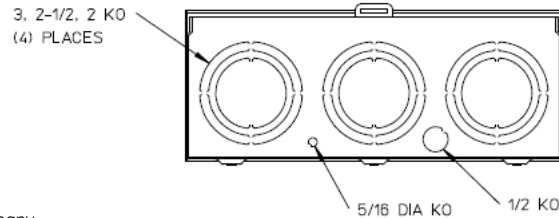

Left Side View

Front View Interior

Notes

- 1) FINISH: GRAY
- 2) CABINET: 16GA GALV STEEL
- 3) 200 AMP CONTINUOUS, 600 VAC, 3 PHASE, 4 WIRE, 200 AMP BYPASS
- 4) FOR BROOKS OR INNER-TITE STANDARD LENGTH BARREL LOCK IN CONJUNCTION WITH A BROOKS LOCK GUARDS # 865 OR # 86505 WITH A PERMANENTLY WELDED BRACKET
- 5) GE LABEL ATTACHED TO THE END OF THE CARTON
- 6) TEMPORARY CARDBOARD METER OPENING COVER PROVIDED
- 7) GE LOGO STAMPED ON LOWER LEFT HAND CORNER OF THE FRONT

Bottom View

METER SKT-(1) 200A 600V 3P4W G90 N3R 7-TERM LARGE HUB
OPNG TPLX GRD LEVER BYP AEP BARREL LK TOP/BOT FEED

CAT NO	DWG DATE	REV #
UFTH7213TGE	04/25/2016	02