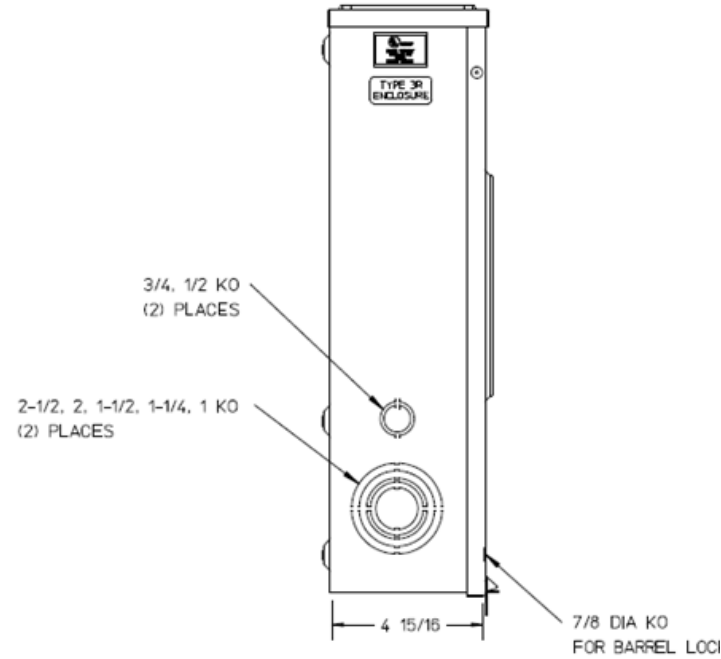

Left Side View

Front View Interior

Notes

- 1) FINISH: GRAY
- 2) CABINET: 16GA GALV STEEL
- 3) 200 AMP CONTINUOUS, 600 VAC, 3 PHASE, 4 WIRE, 200 AMP BYPASS
- 4) FOR BROOKS OR INNER-TITE STANDARD LENGTH BARREL LOCK IN CONJUNCTION WITH A BROOKS LOCK GUARDS # 865 OR # 86505 WITH A PERMANENTLY WELDED BRACKET
- 5) GE LABEL ATTACHED TO THE END OF THE CARTON
- 6) TEMPORARY CARDBOARD METER OPENING COVER PROVIDED
- 7) GE LOGO STAMPED ON LOWER LEFT HAND CORNER OF THE FRONT

Bottom View

METER SKT-(1) 200A 600V 3P4W G90 N3R 7-TERM LARGE HUB
OPNG TPLX GRD LEVER BYP AEP BARREL LK TOP/BOT FEED

CAT NO	DWG DATE	REV #
UFTH7213TGE	04/25/2016	02