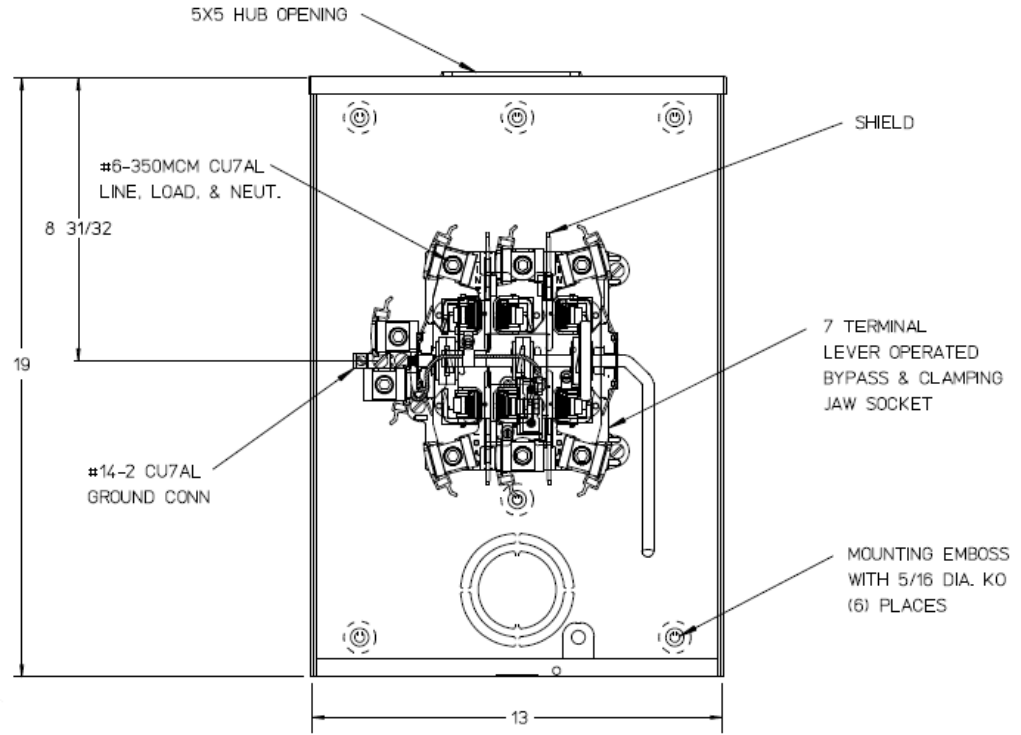

Left Side View

Front View Interior

Notes

- 1) FINISH: GRAY
- 2) CABINET: 16GA GALV STEEL
- 3) 200 AMP CONTINUOUS, 600 VAC, 3 PHASE, 4 WIRE, 200 AMP BYPASS
- 4) FOR BROOKS OR INNER-TITE STANDARD LENGTH BARREL LOCK IN CONJUNCTION WITH A BROOKS LOCK GUARDS # 865 OR # 86505 WITH A PERMANENTLY WELDED BRACKET
- 5) GE LABEL ATTACHED TO THE END OF THE CARTON
- 6) TEMPORARY CARDBOARD METER OPENING COVER PROVIDED
- 7) GE LOGO STAMPED ON LOWER LEFT HAND CORNER OF THE FRONT

Bottom View

METER SKT-(1) 200A 600V 3P4W G90 N3R 7-TERM LARGE HUB
OPNG TPLX GRD LEVER BYP AEP BARREL LK TOP/BOT FEED

CAT NO	DWG DATE	REV #
UFTH7213TGE	04/25/2016	02