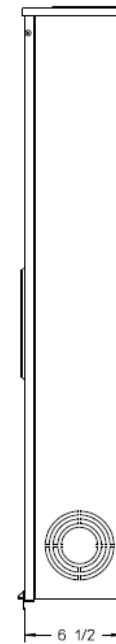

Left Side View

Front View Interior

Right Side View

Notes

- 1) FINISH: GRAY
- 2) CABINET: BACK IS FABRICATED FROM 14GA. GALV. STEEL. TOP, BOTTOM AND FRONT IS FABRICATED FROM 16GA. GALV. STEEL.
- 3) 320AMP CONTINUOUS
600 VAC, 3 PHASE, 4-WIRE
320AMP BYPASS
- 4) MIDWEST LABEL ATTACHED TO THE END OF CARTON.
- 5) TEMPORARY CARDBOARD METER OPENING COVER PROVIDED.
- 6) FOR BROOKS OR INTER-TITE STANDARD LENGTH BARREL LOCK IN CONJUNCTION WITH BROOKS LOCK GUARDS #865 OR* #86505, WITH PERMANENTLY WELDED** BRACKET.
- 7) MIDWEST LOGO STAMPED IN THE LOWER LEFT-HAND CORNER OF FRONT.

Bottom View

METER SKT-(1) 320A 600V 3P4W G90 N3R 7-TERM LARGE HUB OPNG TPLX GRD LEVER BYP AEP BARREL LK TOP/BOT FEED

CAT NO	DWG DATE	REV #
UFTH7330TMEP	06/22/2016	01