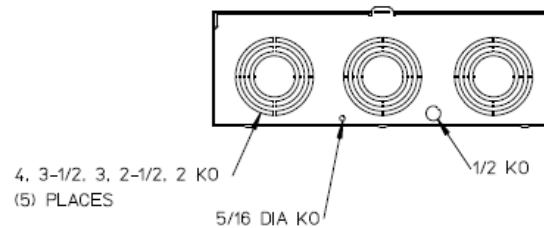

Left Side View

Front View Interior

Right Side View

Notes

- 1) FINISH: GRAY
- 2) CABINET: BACK IS FABRICATED FROM 14GA. GALV. STEEL. TOP, BOTTOM AND FRONT IS FABRICATED FROM 16GA. GALV. STEEL.
- 3) 320AMP CONTINUOUS
600 VAC, 3 PHASE, 4-WIRE
320AMP BYPASS
- 4) MIDWEST LABEL ATTACHED TO THE END OF CARTON.
- 5) TEMPORARY CARDBOARD METER OPENING COVER PROVIDED.
- 6) FOR BROOKS OR INTER-TITE STANDARD LENGTH BARREL LOCK IN CONJUNCTION WITH BROOKS LOCK GUARDS #865 OR* #86505, WITH PERMANENTLY WELDED** BRACKET.
- 7) MIDWEST LOGO STAMPED IN THE LOWER LEFT-HAND CORNER OF FRONT.

Bottom View

METER SKT-(1) 320A 600V 3P4W G90 N3R 7-TERM LARGE HUB OPNG TPLX GRD LEVER BYP AEP BARREL LK TOP/BOT FEED

CAT NO	DWG DATE	REV #
UFTH7330TMEP	06/22/2016	01