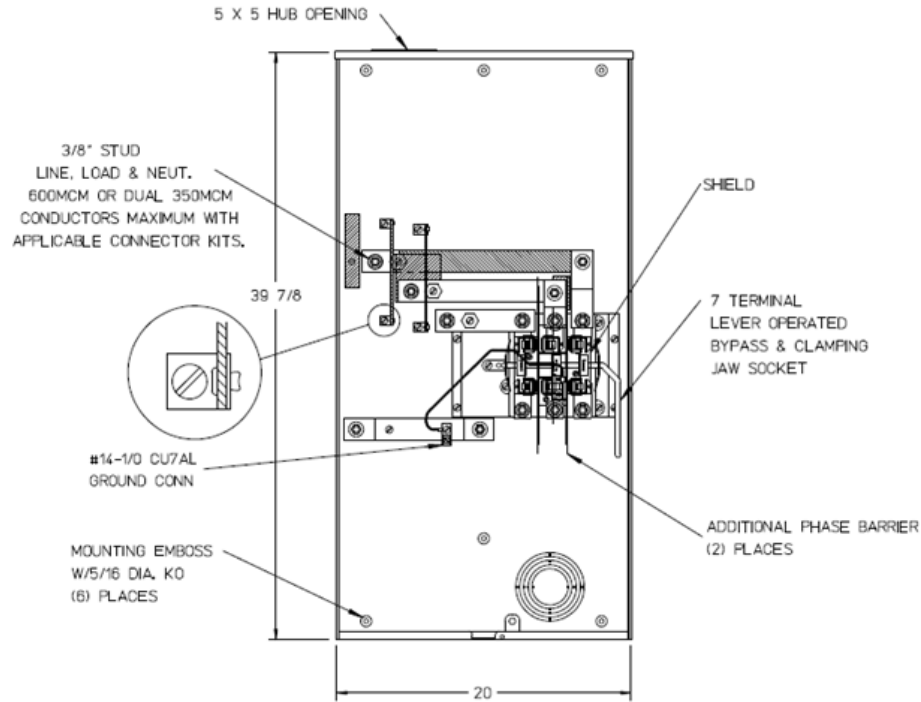

Left Side View

Front View Interior

Right Side View

Notes

- 1) FINISH: GRAY
- 2) CABINET: BACK IS FABRICATED FROM 14GA. GALV. STEEL. TOP, BOTTOM AND FRONT IS FABRICATED FROM 16GA. GALV. STEEL.
- 3) 320AMP CONTINUOUS
600 VAC, 3 PHASE, 4-WIRE
320AMP BYPASS
- 4) MIDWEST LABEL ATTACHED TO THE END OF CARTON.
- 5) TEMPORARY CARDBOARD METER OPENING COVER PROVIDED.
- 6) FOR BROOKS OR INTER-TITE STANDARD LENGTH BARREL LOCK IN CONJUNCTION WITH BROOKS LOCK GUARDS #865 OR* #86505, WITH PERMANENTLY WELDED** BRACKET.
- 7) MIDWEST LOGO STAMPED IN THE LOWER LEFT-HAND CORNER OF FRONT.

Bottom View

METER SKT-(1) 320A 600V 3P4W G90 N3R 7-TERM LARGE HUB OPNG TPLX GRD LEVER BYP AEP BARREL LK TOP/BOT FEED

CAT NO	DWG DATE	REV #
UFTH7330TMEP	06/22/2016	01