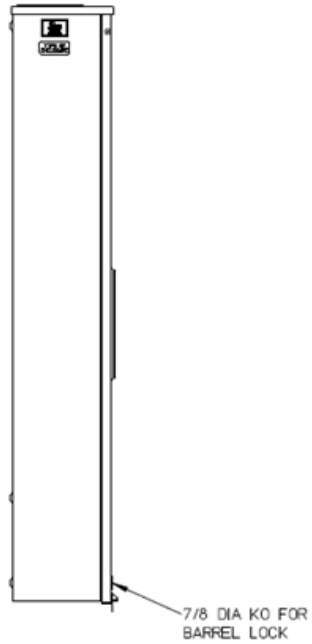

Left Side View

Front View Interior

Right Side View

Notes

- 1) FINISH: GRAY
- 2) CABINET: BACK IS FABRICATED FROM 14GA. GALV. STEEL. TOP, BOTTOM AND FRONT IS FABRICATED FROM 16GA. GALV. STEEL.
- 3) 320AMP CONTINUOUS
600 VAC, 3 PHASE, 4-WIRE
320AMP BYPASS
- 4) MIDWEST LABEL ATTACHED TO THE END OF CARTON.
- 5) TEMPORARY CARDBOARD METER OPENING COVER PROVIDED.
- 6) FOR BROOKS OR INTER-TITE STANDARD LENGTH BARREL LOCK IN CONJUNCTION WITH BROOKS LOCK GUARDS #865 OR* #86505, WITH PERMANENTLY WELDED** BRACKET.
- 7) MIDWEST LOGO STAMPED IN THE LOWER LEFT-HAND CORNER OF FRONT.

Bottom View

METER SKT-(1) 320A 600V 3P4W G90 N3R 7-TERM LARGE HUB OPNG TPLX GRD LEVER BYP AEP BARREL LK TOP/BOT FEED

CAT NO	DWG DATE	REV #
UFTH7330TMEP	06/22/2016	01