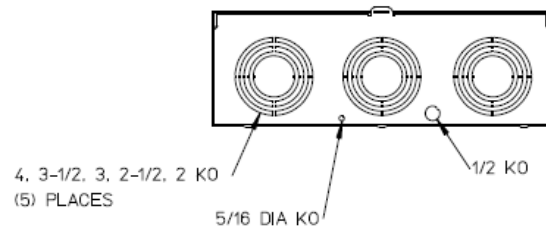

Left Side View

Front View Interior

Right Side View

Notes

- 1) FINISH: GRAY
- 2) CABINET: BACK IS FABRICATED FROM 14 GA GALV. STEEL. TOP, BOTTOM, & FRONT IS FABRICATED FROM 16 GA GALV. STEEL.
- 3) 320 AMP CONTINUOUS 600 VAC, 3 PHASE, 4-WIRE 320 AMP BYPASS
- 4) FOR BROOKS OR INTER-TITE STANDARD LENGTH BARREL LOCK IN CONJUNCTION WITH BROOKS LOCK GUARDS #865 OR #86505, WITH PERMANENTLY WELDED BRACKET.
- 5) MIDWEST LABEL ATTACHED TO THE END OF CARTON.
- 6) TEMPORARY CARDBOARD METER OPENING COVER PROVIDED.
- 7) MIDWEST LOGO STAMPED IN THE LOWER LEFT-HAND CORNER OF FRONT.

Bottom View

METER SKT-(1) 320A 600V 3P4W G90 N3R 7-TERM LARGE HUB OPNG TPLX GRD LEVER BYP AEP BARREL LK TOP/BOT FEED

CAT NO	DWG DATE	REV #
UFTH7336TMEP	06/22/2016	01