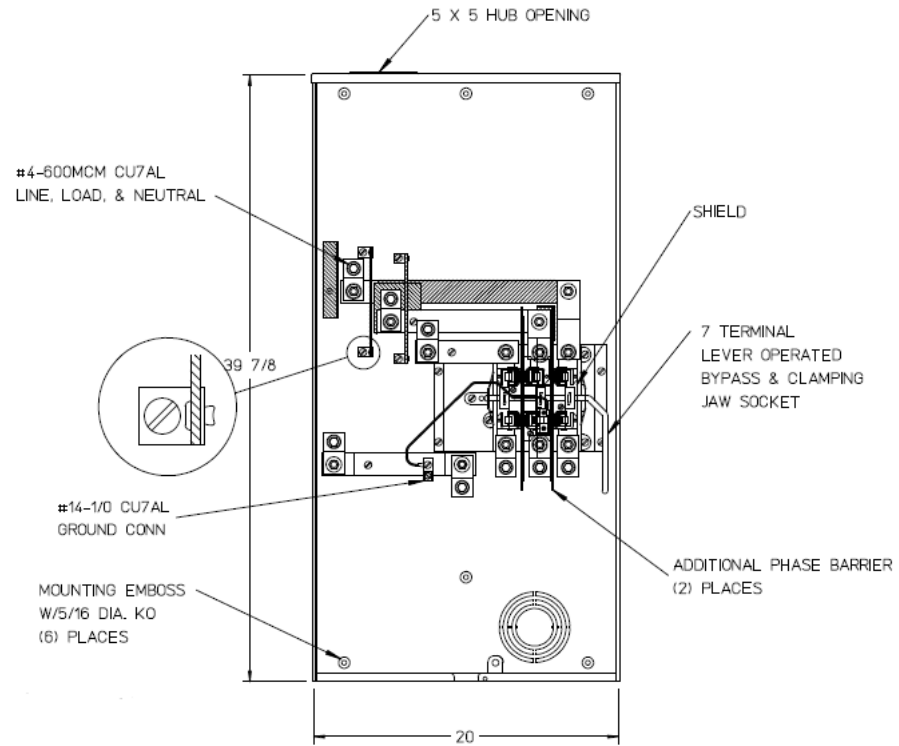

Left Side View

Front View Interior

Right Side View

Notes

- 1) FINISH: GRAY
- 2) CABINET: BACK IS FABRICATED FROM 14 GA GALV. STEEL. TOP, BOTTOM, & FRONT IS FABRICATED FROM 16 GA GALV. STEEL.
- 3) 320 AMP CONTINUOUS 600 VAC, 3 PHASE, 4-WIRE 320 AMP BYPASS
- 4) FOR BROOKS OR INTER-TITE STANDARD LENGTH BARREL LOCK IN CONJUNCTION WITH BROOKS LOCK GUARDS #865 OR #86505, WITH PERMANENTLY WELDED BRACKET.
- 5) MIDWEST LABEL ATTACHED TO THE END OF CARTON.
- 6) TEMPORARY CARDBOARD METER OPENING COVER PROVIDED.
- 7) MIDWEST LOGO STAMPED IN THE LOWER LEFT-HAND CORNER OF FRONT.

Bottom View

METER SKT-(1) 320A 600V 3P4W G90 N3R 7-TERM LARGE HUB OPNG TPLX GRD LEVER BYP AEP BARREL LK TOP/BOT FEED

CAT NO	DWG DATE	REV #
UFTH7336TMEP	06/22/2016	01