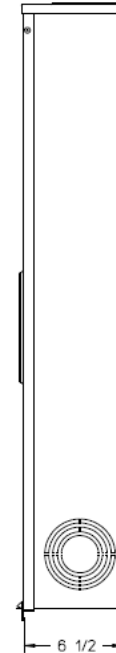

Left Side View

Front View Interior

Right Side View

Notes

- 1) FINISH: GRAY
- 2) CABINET: BACK IS FABRICATED FROM 14 GA GALV. STEEL. TOP, BOTTOM, & FRONT IS FABRICATED FROM 16 GA GALV. STEEL.
- 3) 320 AMP CONTINUOUS 600 VAC, 3 PHASE, 4-WIRE 320 AMP BYPASS
- 4) FOR BROOKS OR INTER-TITE STANDARD LENGTH BARREL LOCK IN CONJUNCTION WITH BROOKS LOCK GUARDS #865 OR #86505, WITH PERMANENTLY WELDED BRACKET.
- 5) MIDWEST LABEL ATTACHED TO THE END OF CARTON.
- 6) TEMPORARY CARDBOARD METER OPENING COVER PROVIDED.
- 7) MIDWEST LOGO STAMPED IN THE LOWER LEFT-HAND CORNER OF FRONT.

Bottom View

METER SKT-(1) 320A 600V 3P4W G90 N3R 7-TERM LARGE HUB OPNG TPLX GRD LEVER BYP AEP BARREL LK TOP/BOT FEED

CAT NO	DWG DATE	REV #
UFTH7336TMEP	06/22/2016	01