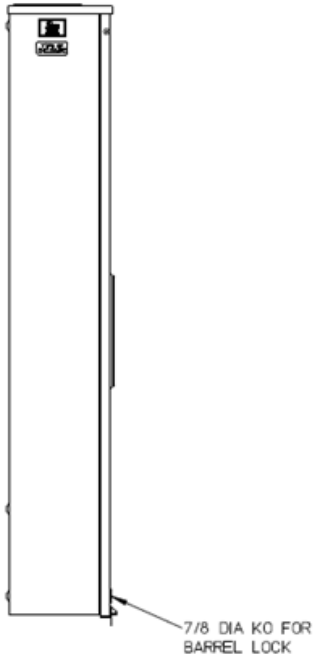

Left Side View

Front View Interior

Right Side View

Notes

- 1) FINISH: GRAY
- 2) CABINET: BACK IS FABRICATED FROM 14 GA GALV. STEEL. TOP, BOTTOM, & FRONT IS FABRICATED FROM 16 GA GALV. STEEL.
- 3) 320 AMP CONTINUOUS 600 VAC, 3 PHASE, 4-WIRE 320 AMP BYPASS
- 4) FOR BROOKS OR INTER-TITE STANDARD LENGTH BARREL LOCK IN CONJUNCTION WITH BROOKS LOCK GUARDS #865 OR #86505, WITH PERMANENTLY WELDED BRACKET.
- 5) MIDWEST LABEL ATTACHED TO THE END OF CARTON.
- 6) TEMPORARY CARDBOARD METER OPENING COVER PROVIDED.
- 7) MIDWEST LOGO STAMPED IN THE LOWER LEFT-HAND CORNER OF FRONT.

Bottom View

METER SKT-(1) 320A 600V 3P4W G90 N3R 7-TERM LARGE HUB OPNG TPLX GRD LEVER BYP AEP BARREL LK TOP/BOT FEED

CAT NO	DWG DATE	REV #
UFTH7336TMEP	06/22/2016	01