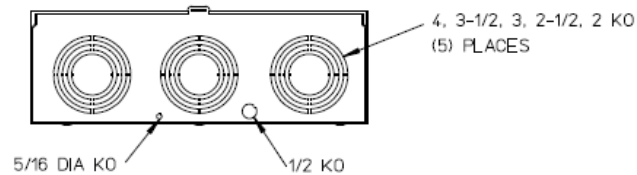

Left Side View

Front View Interior

Right Side View

Notes

- 1) FINISH: GRAY
- 2) CABINET: BACK IS FABRICATED FROM 14GA. GALV. STEEL. TOP, BOTTOM AND FRONT IS FABRICATED FROM 16GA. GALV. STEEL.
- 3) 320AMP CONTINUOUS
600 VAC, 3 PHASE, 4-WIRE
320AMP BYPASS
- 4) FOR BROOKS OR INTER-TITE STANDARD LENGTH BARREL LOCK IN CONJUNCTION WITH BROOKS LOCK GUARDS #865 OR" #86505, WITH PERMANENTLY WELDED" BRACKET.
- 5) MIDWEST LABEL ATTACHED TO THE END OF CARTON.
- 6) TEMPORARY CARDBOARD METER OPENING COVER PROVIDED.
- 7) MIDWEST LOGO STAMPED IN THE LOWER LEFT-HAND CORNER OF FRONT.

Bottom View

METER SKT-(1) 320A 600V 3P4W G90 N3R 7-TERM LARGE HUB OPNG (2) TPLX GRD LEVER BYP AEP BARREL LK TOP/BOT FEED

CAT NO	DWG DATE	REV #
UFTTH7330TMEP	06/22/2016	01