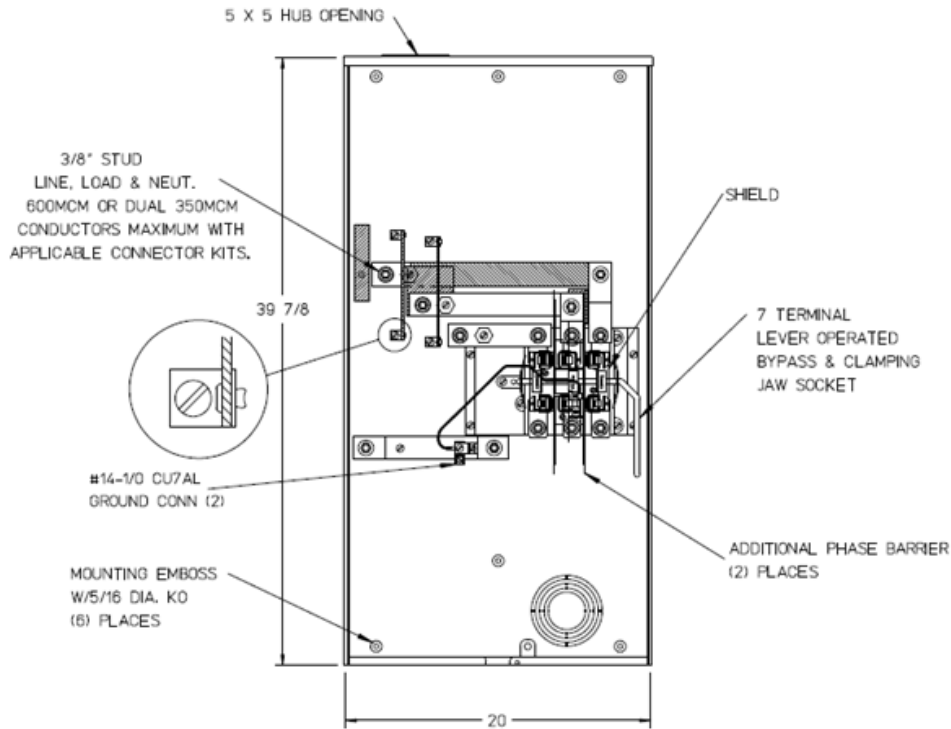

Left Side View

Front View Interior

Right Side View

Notes

- 1) FINISH: GRAY
- 2) CABINET: BACK IS FABRICATED FROM 14GA. GALV. STEEL. TOP, BOTTOM AND FRONT IS FABRICATED FROM 16GA. GALV. STEEL.
- 3) 320AMP CONTINUOUS
600 VAC, 3 PHASE, 4-WIRE
320AMP BYPASS
- 4) FOR BROOKS OR INTER-TITE STANDARD LENGTH BARREL LOCK IN CONJUNCTION WITH BROOKS LOCK GUARDS #865 OR" #86505, WITH PERMANENTLY WELDED" BRACKET.
- 5) MIDWEST LABEL ATTACHED TO THE END OF CARTON.
- 6) TEMPORARY CARDBOARD METER OPENING COVER PROVIDED.
- 7) MIDWEST LOGO STAMPED IN THE LOWER LEFT-HAND CORNER OF FRONT.

Bottom View

METER SKT-(1) 320A 600V 3P4W G90 N3R 7-TERM LARGE HUB OPNG (2) TPLX GRD LEVER BYP AEP BARREL LK TOP/BOT FEED

CAT NO	DWG DATE	REV #
UFTTH7330TMEP	06/22/2016	01