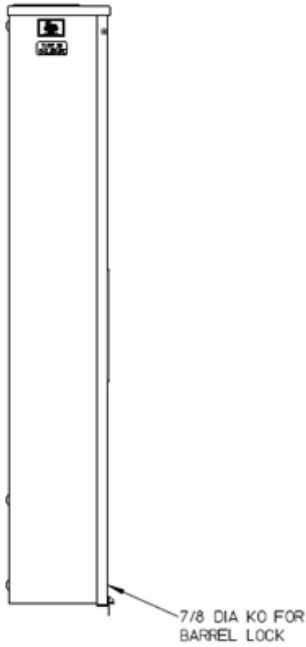

Left Side View

Front View Interior

Right Side View

Notes

- 1) FINISH: GRAY
- 2) CABINET: BACK IS FABRICATED FROM 14GA. GALV. STEEL. TOP, BOTTOM AND FRONT IS FABRICATED FROM 16GA. GALV. STEEL.
- 3) 320AMP CONTINUOUS
600 VAC, 3 PHASE, 4-WIRE
320AMP BYPASS
- 4) FOR BROOKS OR INTER-TITE STANDARD LENGTH BARREL LOCK IN CONJUNCTION WITH BROOKS LOCK GUARDS #865 OR" #86505, WITH PERMANENTLY WELDED" BRACKET.
- 5) MIDWEST LABEL ATTACHED TO THE END OF CARTON.
- 6) TEMPORARY CARDBOARD METER OPENING COVER PROVIDED.
- 7) MIDWEST LOGO STAMPED IN THE LOWER LEFT-HAND CORNER OF FRONT.

Bottom View

METER SKT-(1) 320A 600V 3P4W G90 N3R 7-TERM LARGE HUB OPNG (2) TPLX GRD LEVER BYP AEP BARREL LK TOP/BOT FEED

CAT NO	DWG DATE	REV #
UFTTH7330TMEP	06/22/2016	01