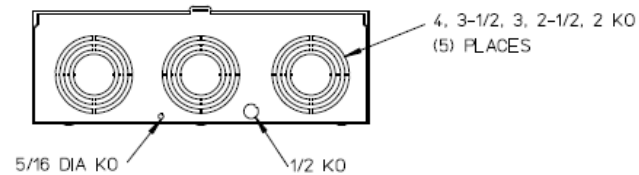

Left Side View

Front View Interior

Right Side View

Notes

- 1) FINISH: GRAY
- 2) CABINET: BACK IS FABRICATED FROM 14 GA GALV. STEEL. TOP, BOTTOM, & FRONT IS FABRICATED FROM 16 GA GALV. STEEL.
- 3) 320 AMP CONTINUOUS 600 VAC, 3 PHASE, 4-WIRE 320 AMP BYPASS
- 4) FOR BROOKS OR INTER-TITE STANDARD LENGTH BARREL LOCK IN CONJUNCTION WITH BROOKS LOCK GUARDS #865 OR" #86505, WITH PERMANENTLY WELDED* BRACKET.
- 5) MIDWEST LABEL ATTACHED TO THE END OF CARTON.
- 6) TEMPORARY CARDBOARD METER OPENING COVER PROVIDED.
- 7) MIDWEST LOGO STAMPED IN THE LOWER LEFT-HAND CORNER OF FRONT.

Bottom View

METER SKT-(1) 320A 600V 3P4W G90 N3R 7-TERM LARGE HUB OPNG (2) TPLX GRD LEVER BYP AEP BARREL LK TOP/BOT FEED

CAT NO	DWG DATE	REV #
UFTTH7336TMEP	06/22/2016	01