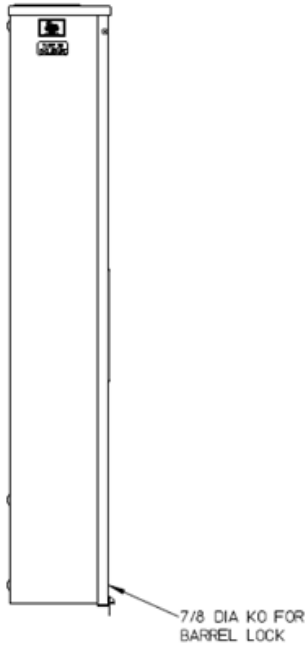

Left Side View

Front View Interior

Right Side View

Notes

- 1) FINISH: GRAY
- 2) CABINET: BACK IS FABRICATED FROM 14 GA GALV. STEEL. TOP, BOTTOM, & FRONT IS FABRICATED FROM 16 GA GALV. STEEL.
- 3) 320 AMP CONTINUOUS 600 VAC, 3 PHASE, 4-WIRE 320 AMP BYPASS
- 4) FOR BROOKS OR INTER-TITE STANDARD LENGTH BARREL LOCK IN CONJUNCTION WITH BROOKS LOCK GUARDS #865 OR" #86505, WITH PERMANENTLY WELDED* BRACKET.
- 5) MIDWEST LABEL ATTACHED TO THE END OF CARTON.
- 6) TEMPORARY CARDBOARD METER OPENING COVER PROVIDED.
- 7) MIDWEST LOGO STAMPED IN THE LOWER LEFT-HAND CORNER OF FRONT.

Bottom View

METER SKT-(1) 320A 600V 3P4W G90 N3R 7-TERM LARGE HUB OPNG (2) TPLX GRD LEVER BYP AEP BARREL LK TOP/BOT FEED

CAT NO	DWG DATE	REV #
UFTTH7336TMEP	06/22/2016	01