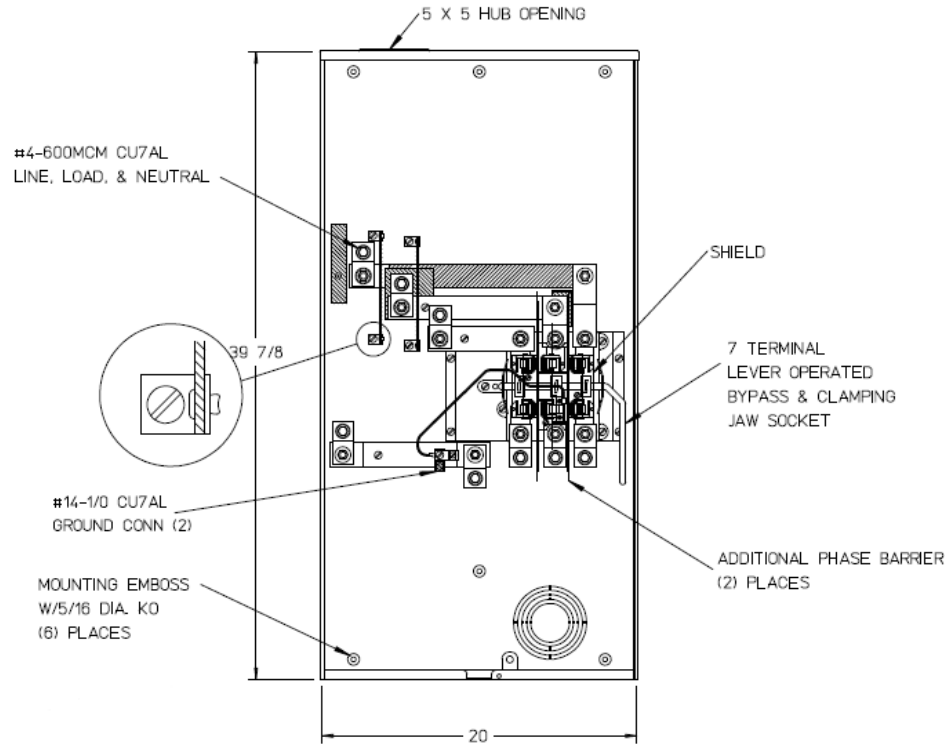

Left Side View

Front View Interior

Right Side View

Notes

- 1) FINISH: GRAY
- 2) CABINET: BACK IS FABRICATED FROM 14 GA GALV. STEEL. TOP, BOTTOM, & FRONT IS FABRICATED FROM 16 GA GALV. STEEL.
- 3) 320 AMP CONTINUOUS 600 VAC, 3 PHASE, 4-WIRE 320 AMP BYPASS
- 4) FOR BROOKS OR INTER-TITE STANDARD LENGTH BARREL LOCK IN CONJUNCTION WITH BROOKS LOCK GUARDS #865 OR" #86505, WITH PERMANENTLY WELDED* BRACKET.
- 5) MIDWEST LABEL ATTACHED TO THE END OF CARTON.
- 6) TEMPORARY CARDBOARD METER OPENING COVER PROVIDED.
- 7) MIDWEST LOGO STAMPED IN THE LOWER LEFT-HAND CORNER OF FRONT.

Bottom View

METER SKT-(1) 320A 600V 3P4W G90 N3R 7-TERM LARGE HUB OPNG (2) TPLX GRD LEVER BYP AEP BARREL LK TOP/BOT FEED

CAT NO	DWG DATE	REV #
UFTTH7336TMEP	06/22/2016	01