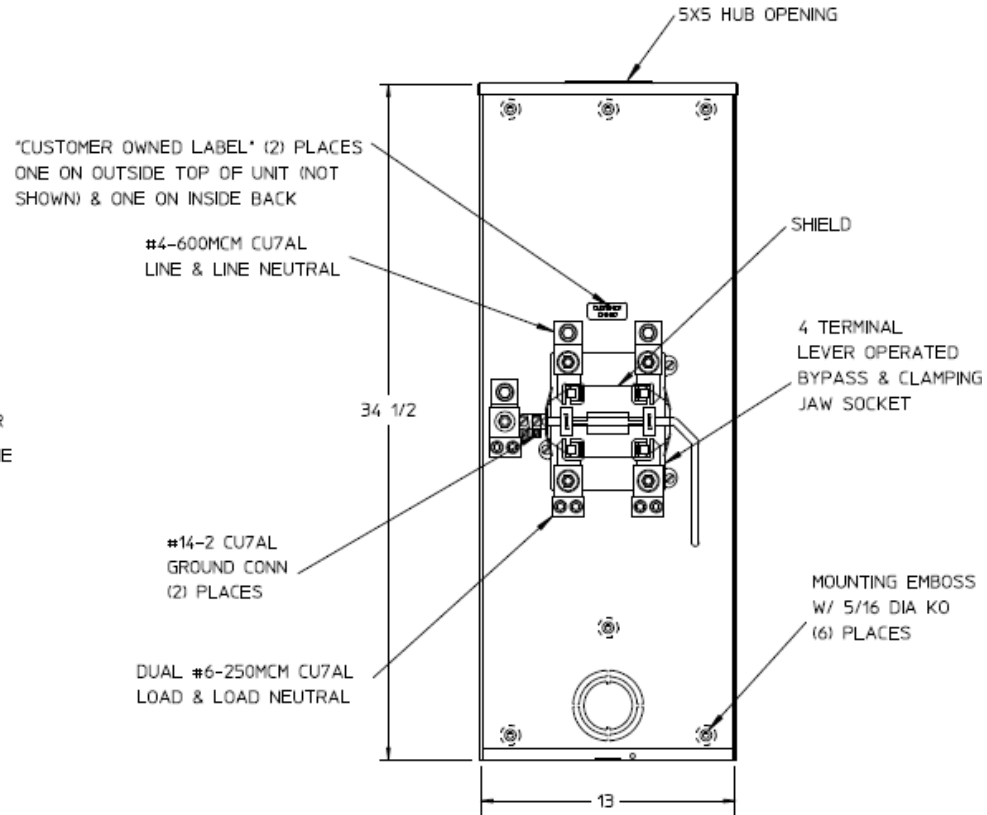

### Side View

### Neutral Stud Detail

### Notes

- 1) FINISH: GRAY
- 2) CABINET: 16 GA GALV STEEL
- 3) 320 AMP CONTINUOUS, 600 VAC, 1 PHASE, 3 WIRE, 320 AMP BYPASS
- 4) INHIBITOR APPLIED TO THE CONNECTORS
- 5) GE LABEL ATTACHED TO THE END OF THE CARTON
- 6) TEMPORARY CARDBOARD METER OPENING COVER PROVIDED
- 7) GE LOGO STAMPED ON LOWER LEFT HAND CORNER OF THE FRONT

### Bottom View

METER SKT-(1) 320A 600V 1P3W G90 4-TERM N3R  
 LARGE HUB OPNG (2) TPLX GRD LEVER BYP TOP FEED

CAT NO	DWG DATE	REV #
UH43068TCPLGE	02/10/2016	01