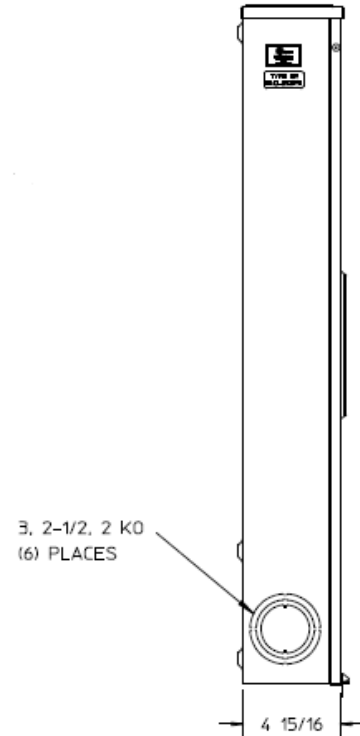

### Front View

### Side View

### Notes

- 1) FINISH: GRAY
- 2) CABINET: 16 GA GALV STEEL
- 3) 320 AMP CONTINUOUS, 600 VAC, 1 PHASE, 3 WIRE, 320 AMP BYPASS
- 4) INHIBITOR APPLIED TO THE CONNECTORS
- 5) GE LABEL ATTACHED TO THE END OF THE CARTON
- 6) TEMPORARY CARDBOARD METER OPENING COVER PROVIDED
- 7) GE LOGO STAMPED ON LOWER LEFT HAND CORNER OF THE FRONT

### Bottom View

METER SKT-(1) 320A 600V 1P3W G90 4-TERM N3R  
 LARGE HUB OPNG (2) TPLX GRD LEVER BYP TOP FEED

CAT NO	DWG DATE	REV #
UH43068TCPLGE	02/10/2016	01