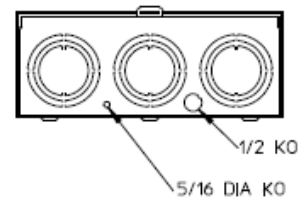

### Side View

### Neutral Stud Detail

### Notes

- 1) FINISH: GRAY
- 2) CABINET: 16 GA GALV STEEL
- 3) 320 AMP CONTINUOUS, 600 VAC, 1 PHASE, 3 WIRE, 320 AMP BYPASS
- 4) INHIBITOR APPLIED TO THE CONNECTORS
- 5) GE LABEL ATTACHED TO THE END OF THE CARTON
- 6) TEMPORARY CARDBOARD METER OPENING COVER PROVIDED
- 7) GE LOGO STAMPED ON LOWER LEFT HAND CORNER OF THE FRONT

### Bottom View

METER SKT-(1) 320A 600V 1P3W G90 4-TERM N3R  
 LARGE HUB OPNG (2) TPLX GRD LEVER BYP TOP FEED

CAT NO	DWG DATE	REV #
UH43068TCPLGE	02/10/2016	01