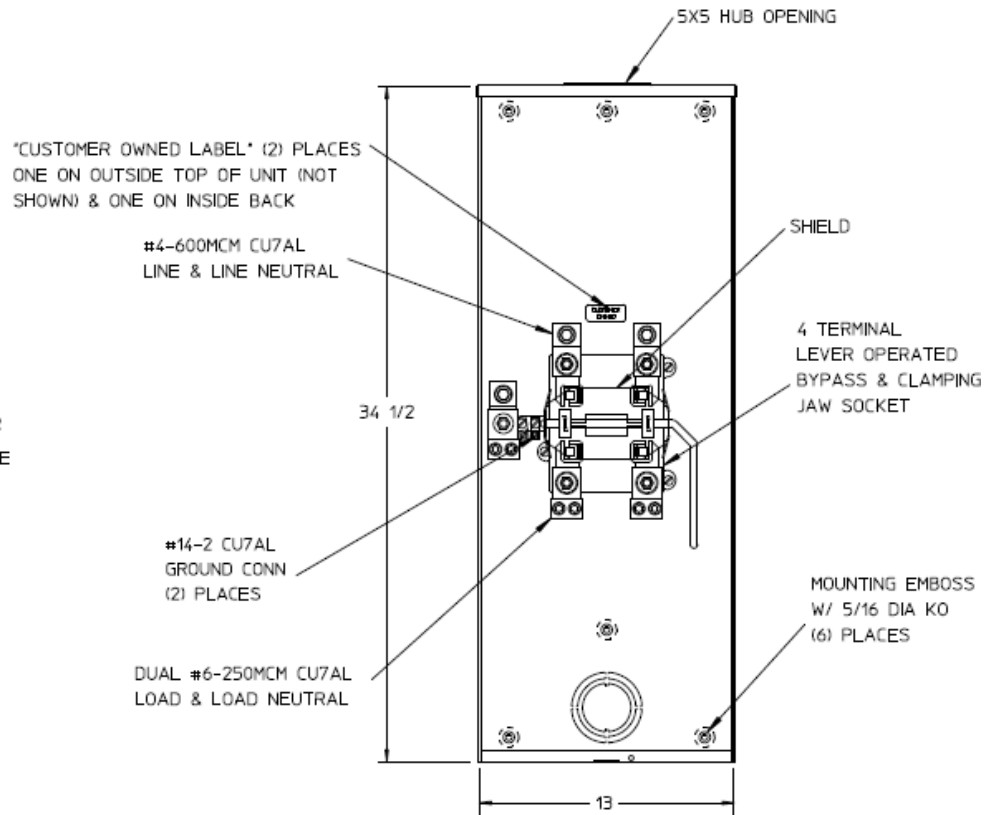

Front View

Side View

Neutral Stud Detail

Notes

- 1) FINISH: GRAY
- 2) CABINET: 16 GA GALV. STEEL
- 3) 320 AMP CONTINUOUS
600 VAC, 1 PHASE, 3 WIRE
320 AMP BYPASS
- 4) TEMPORARY CARDBOARD METER
OPENING COVER PROVIDED
- 5) MIDWEST LABEL ATTACHED TO THE
END OF THE CARTON
- 6) MIDWEST LOGO LOCATED IN THE LOWER
LEFT-HAND CORNER OF THE FRONT
- 7) INHIBITOR APPLIED TO CONNECTORS

Bottom View

METER SOCKET--(1) 320A 600V 1P3W G90 4-TERM
N3R HUB OPENING LEVER BYPASS TOP FEED

CAT NO	DWG DATE	REV #
UH43068TCPLMEP	02/10/2016	01