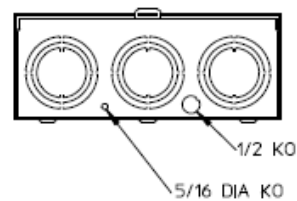

Front View

Side View

Neutral Stud Detail

Notes

- 1) FINISH: GRAY
- 2) CABINET: 16 GA GALV. STEEL
- 3) 320 AMP CONTINUOUS
600 VAC, 1 PHASE, 3 WIRE
320 AMP BYPASS
- 4) TEMPORARY CARDBOARD METER
OPENING COVER PROVIDED
- 5) MIDWEST LABEL ATTACHED TO THE
END OF THE CARTON
- 6) MIDWEST LOGO LOCATED IN THE LOWER
LEFT-HAND CORNER OF THE FRONT
- 7) INHIBITOR APPLIED TO CONNECTORS

Bottom View

METER SOCKET--(1) 320A 600V 1P3W G90 4-TERM
N3R HUB OPENING LEVER BYPASS TOP FEED

CAT NO	DWG DATE	REV #
UH43068TCPLMEP	02/10/2016	01