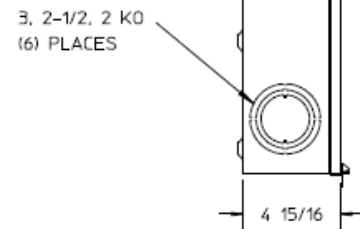

Front View

Side View

Neutral Stud Detail

Notes

- 1) FINISH: GRAY
- 2) CABINET: 16 GA GALV. STEEL
- 3) 320 AMP CONTINUOUS
600 VAC, 1 PHASE, 3 WIRE
320 AMP BYPASS
- 4) TEMPORARY CARDBOARD METER
OPENING COVER PROVIDED
- 5) MIDWEST LABEL ATTACHED TO THE
END OF THE CARTON
- 6) MIDWEST LOGO LOCATED IN THE LOWER
LEFT-HAND CORNER OF THE FRONT
- 7) INHIBITOR APPLIED TO CONNECTORS

Bottom View

METER SOCKET--(1) 320A 600V 1P3W G90 4-TERM
N3R HUB OPENING LEVER BYPASS TOP FEED

CAT NO	DWG DATE	REV #
UH43068TCPLMEP	02/10/2016	01