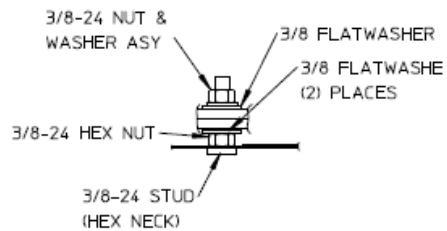

Front View

Side View

Neutral Stud Detail

Notes

- 1) FINISH: GRAY
- 2) CABINET: 16 GA GALV. STEEL
- 3) 320 AMP CONTINUOUS
600 VAC, 1 PHASE, 3 WIRE
320 AMP BYPASS
- 4) TEMPORARY CARDBOARD METER
OPENING COVER PROVIDED
- 5) MIDWEST LABEL ATTACHED TO THE
END OF THE CARTON
- 6) MIDWEST LOGO LOCATED IN THE LOWER
LEFT-HAND CORNER OF THE FRONT
- 7) INHIBITOR APPLIED TO CONNECTORS

Bottom View

METER SOCKET--(1) 320A 600V 1P3W G90 4-TERM
N3R HUB OPENING LEVER BYPASS TOP FEED

CAT NO	DWG DATE	REV #
UH43068TCPLMEP	02/10/2016	01