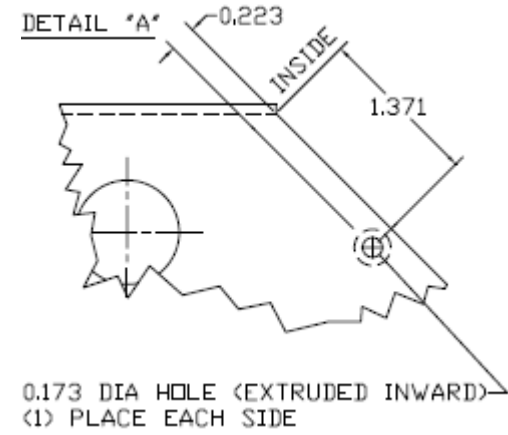

Side View

Front View

Midwest Electric Products  
Plainville, CT

6" RV WATER SHROUD GALV GRAY

CAT NO	DWG DATE	REV #
UH60G	05/22/2017	01