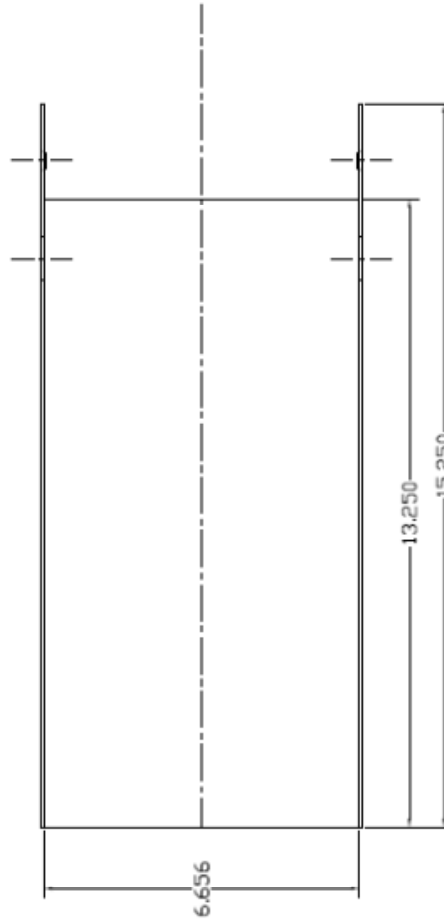

Side View

Front View

Midwest Electric Products  
Plainville, CT

6" RV WATER SHROUD GALV GRAY

CAT NO	DWG DATE	REV #
UH60G	05/22/2017	01