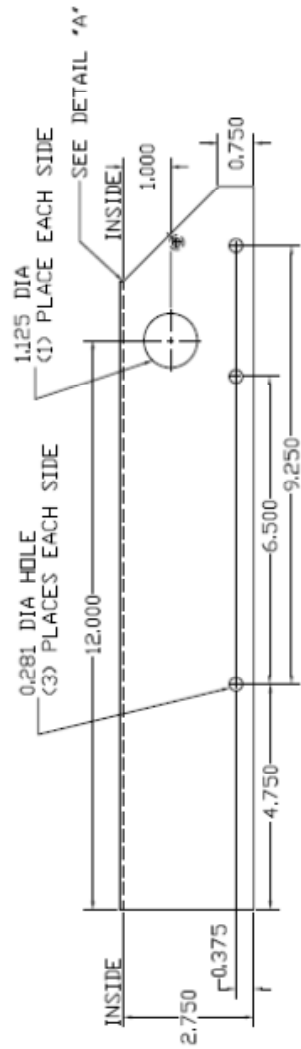

Side View

Front View

Midwest Electric Products  
Plainville, CT

6" RV WATER SHROUD GALV GRAY

CAT NO	DWG DATE	REV #
UH60G	05/22/2017	01