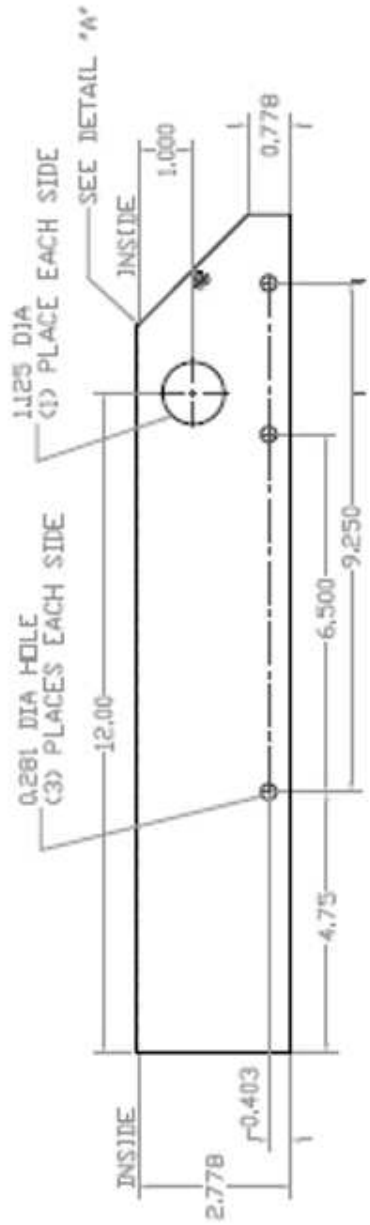

### Side View

### Front View

 Midwest Electric Products Plainville, CT		
9" RV WATER SHROUD GALV GRAY		
<b>CAT NO</b>	<b>DWG DATE</b>	<b>REV #</b>
UH90G	05/22/2017	01