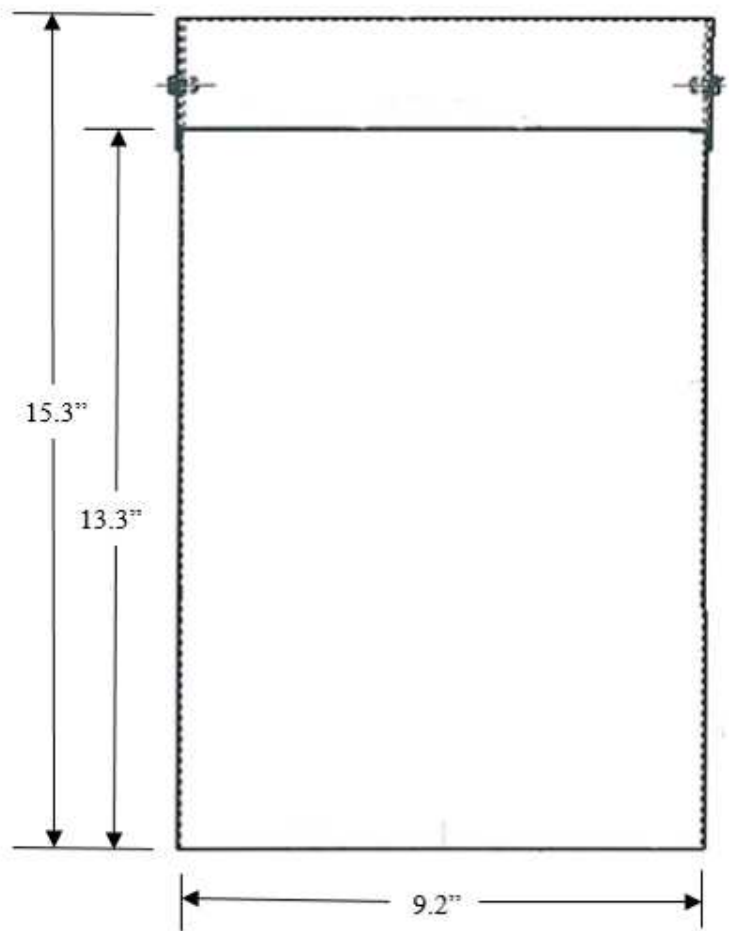

### Side View

### Front View

 Midwest Electric Products Plainville, CT		
9" RV WATER SHROUD GALV GRAY		
<b>CAT NO</b>	<b>DWG DATE</b>	<b>REV #</b>
UH90G	05/22/2017	01