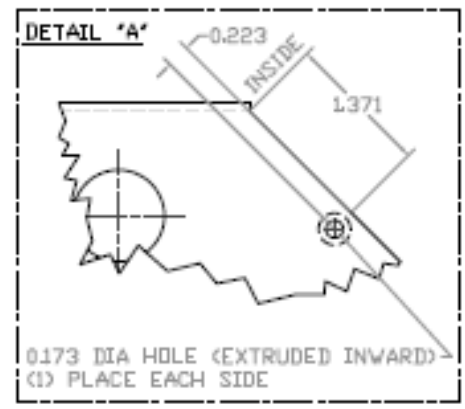

### Side View

### Front View

 Midwest Electric Products Plainville, CT		
9" RV WATER SHROUD GALV GRAY		
<b>CAT NO</b>	<b>DWG DATE</b>	<b>REV #</b>
UH90G	05/22/2017	01