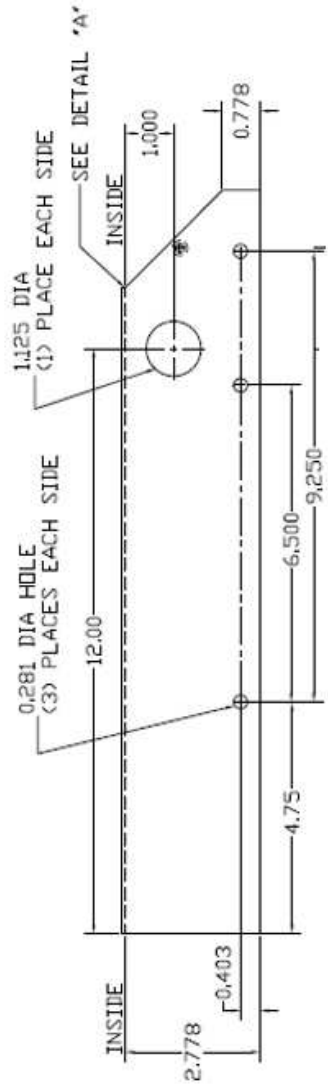

Side View

Front View

Midwest Electric Products
Plainville, CT

9" RV WATER SHROUD GALV TAN

CAT NO	DWG DATE	REV #
UH90GT	05/22/2017	01