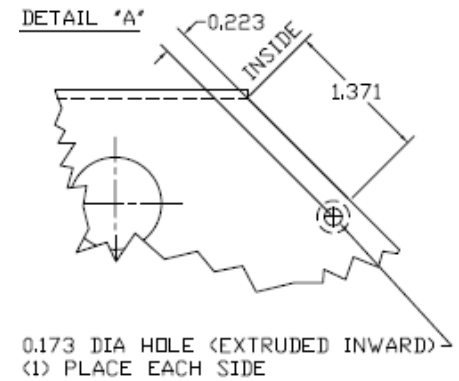

Side View

Front View

Midwest Electric Products
Plainville, CT

9" RV WATER SHROUD GALV TAN

CAT NO	DWG DATE	REV #
UH90GT	05/22/2017	01