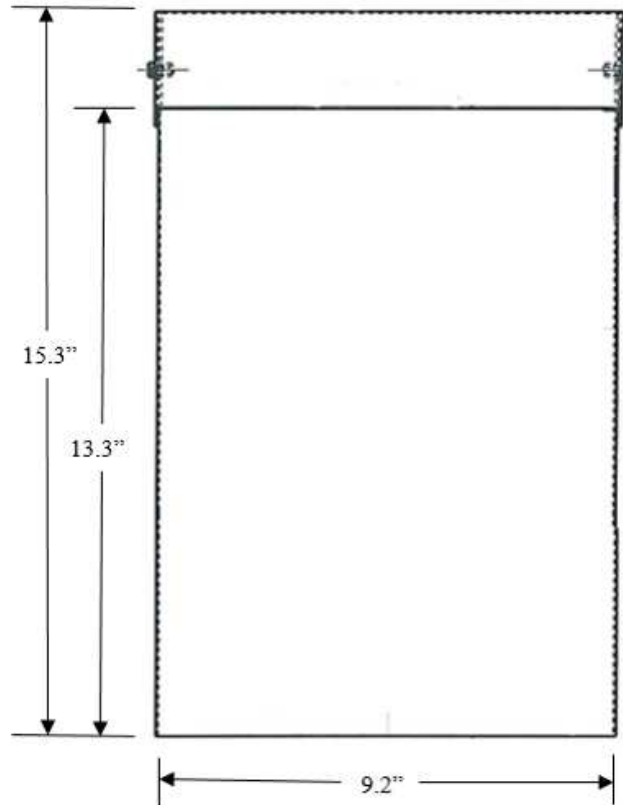

Side View

Front View

Midwest Electric Products
Plainville, CT

9" RV WATER SHROUD GALV TAN

CAT NO	DWG DATE	REV #
UH90GT	05/22/2017	01