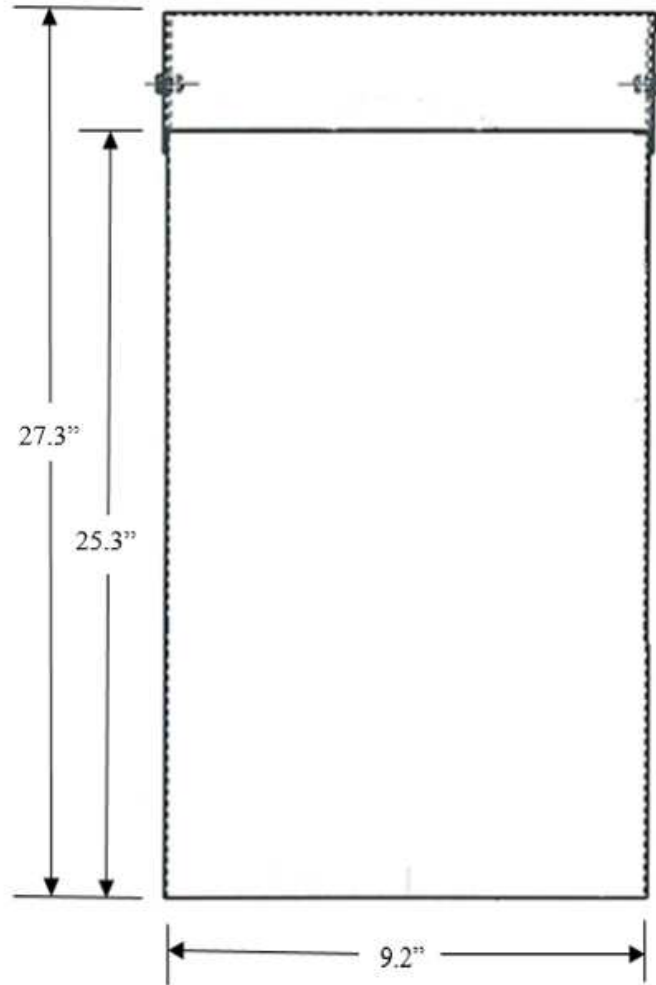

Side View

Front View

Midwest Electric Products
Plainville, CT

9" RV WATER SHROUD STNLS STEEL

CAT NO	DWG DATE	REV #
UH90STL	05/22/2017	01