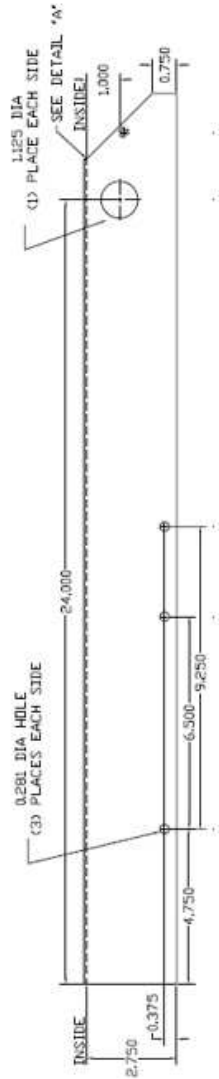

Side View

Front View

Midwest Electric Products
Plainville, CT

9" RV WATER SHROUD STNLS STEEL

CAT NO	DWG DATE	REV #
UH90STL	05/22/2017	01