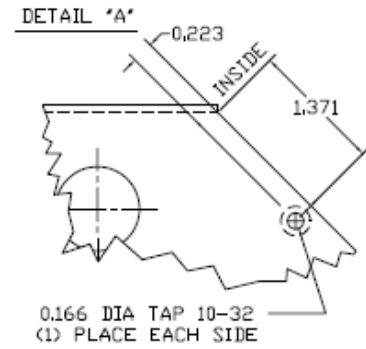

Side View

Front View

Midwest Electric Products
Plainville, CT

9" RV WATER SHROUD STNLS STEEL

CAT NO	DWG DATE	REV #
UH90STL	05/22/2017	01