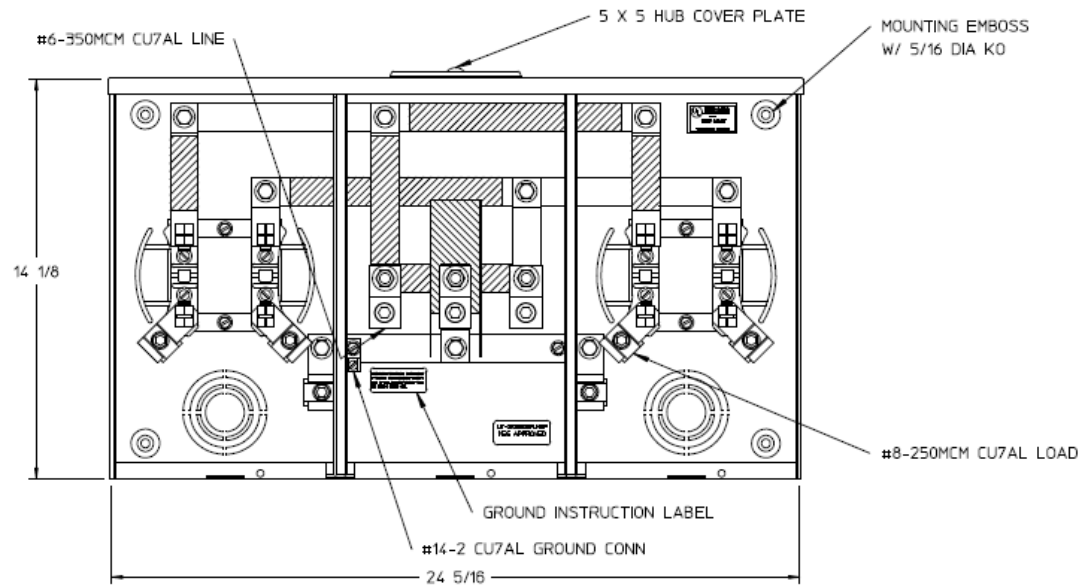

### Left Side View

### Front View Interior

### Notes

- 1) FINISH: GRAY
- 2) CABINET: 16 GA GALV STEEL
- 3) 200 AMP CONTINUOUS PER POSITION  
600 VAC, 1 PHASE, 3-WIRE  
250 AMP CONTINUOUS (TOTAL) UNIT RATING
- 4) TEMPORARY CARDBOARD METER OPENING COVER PROVIDED.
- 5) MIDWEST LABEL ATTACHED TO THE END OF THE CARTON.
- 6) MIDWEST LOGO LOCATED IN LOWER LEFT HAND CORNER OF THE FRONT.