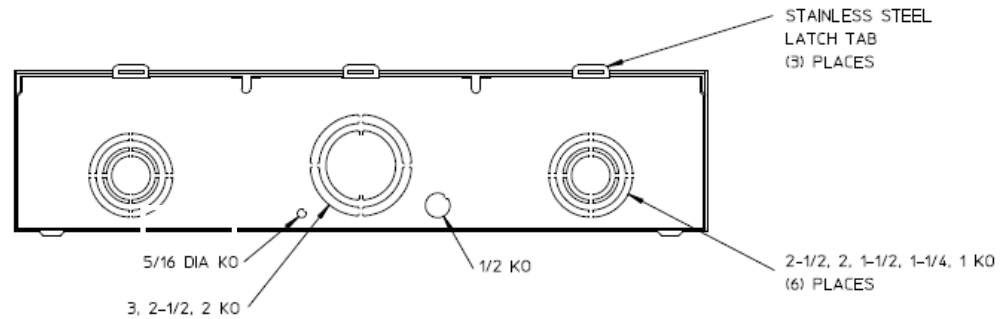

### Left Side View

### Front View Interior

### Notes

- 1) FINISH: GRAY
- 2) CABINET: 16 GA GALV STEEL
- 3) 200 AMP CONTINUOUS PER POSITION  
600 VAC, 1 PHASE, 3-WIRE  
250 AMP CONTINUOUS (TOTAL) UNIT RATING
- 4) TEMPORARY CARDBOARD METER OPENING COVER PROVIDED.
- 5) MIDWEST LABEL ATTACHED TO THE END OF THE CARTON.
- 6) MIDWEST LOGO LOCATED IN LOWER LEFT HAND CORNER OF THE FRONT.