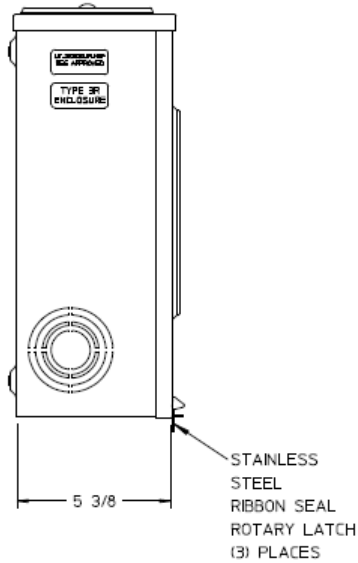

### Left Side View

### Front View Interior

### Bottom View

### Notes

- 1) FINISH: GRAY
- 2) CABINET: 16 GA GALV STEEL
- 3) 200 AMP CONTINUOUS PER POSITION  
600 VAC, 1 PHASE, 3-WIRE  
250 AMP CONTINUOUS (TOTAL) UNIT RATING
- 4) TEMPORARY CARDBOARD METER OPENING COVER PROVIDED.
- 5) MIDWEST LABEL ATTACHED TO THE END OF THE CARTON.
- 6) MIDWEST LOGO LOCATED IN LOWER LEFT HAND CORNER OF THE FRONT.