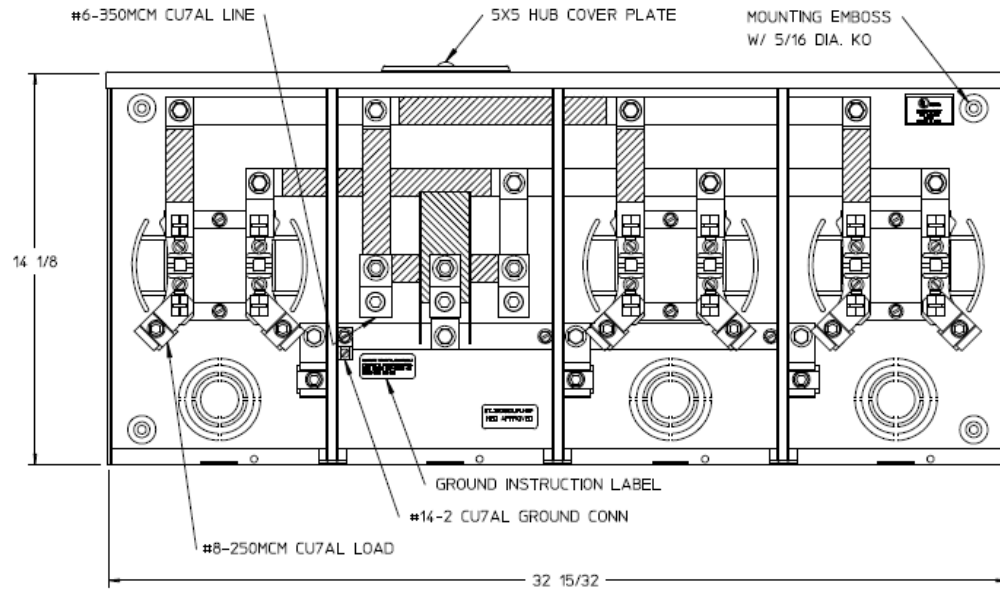

Left Side View

Front View Interior

Bottom View

Notes

- 1) FINISH: GRAY
- 2) CABINET: 16 GA GALV STEEL
- 3) 200 AMP PER POSITION
600 VAC, 1 PHASE, 3-WIRE
300 AMP CONTINUOUS (TOTAL) UNIT RATING WITH CU
250 AMP CONTINUOUS (TOTAL) UNIT RATING WITH AL
- 4) TEMPORARY CARDBOARD METER OPENING COVER PROVIDED.
- 5) MIDWEST LABEL ATTACHED TO THE END OF THE CARTON.
- 6) MIDWEST LOGO LOCATED IN LOWER LEFT HAND CORNER OF THE FRONT.

HORIZ GANGED METER SKTS-(3) 200A 600V 1P3W G90 N3R
4-TERM LARGE HUB COVER PLT CENTER MEG TPLX GRD

CAT NO	DWG DATE	REV #
UT3R2332UFLMEP	06/15/2016	01