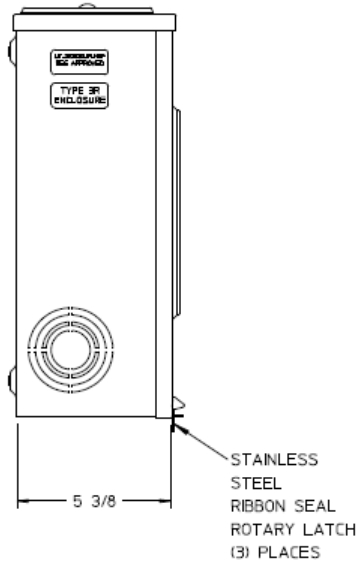

Left Side View

Front View Interior

Bottom View

Notes

- 1) FINISH: GRAY
- 2) CABINET: 16 GA GALV STEEL
- 3) 200 AMP PER POSITION
600 VAC, 1 PHASE, 3-WIRE
300 AMP CONTINUOUS (TOTAL) UNIT RATING WITH CU
250 AMP CONTINUOUS (TOTAL) UNIT RATING WITH AL
- 4) TEMPORARY CARDBOARD METER OPENING COVER PROVIDED.
- 5) MIDWEST LABEL ATTACHED TO THE END OF THE CARTON.
- 6) MIDWEST LOGO LOCATED IN LOWER LEFT HAND CORNER OF THE FRONT.

HORIZ GANGED METER SKTS-(3) 200A 600V 1P3W G90 N3R
4-TERM LARGE HUB COVER PLT CENTER MEG TPLX GRD

CAT NO	DWG DATE	REV #
UT3R2332UFLMEP	06/15/2016	01