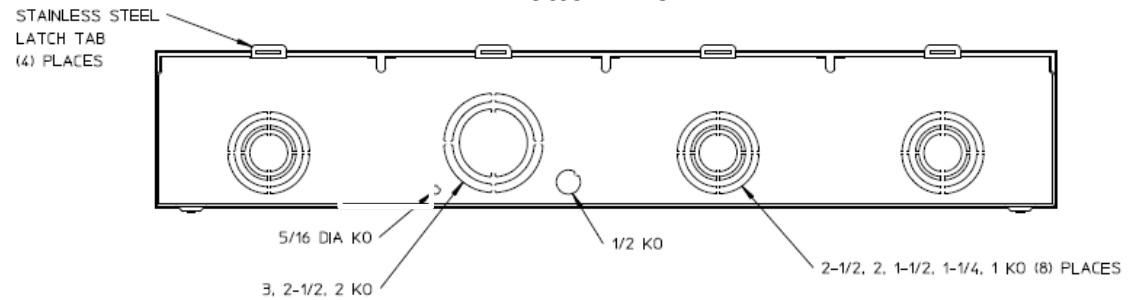

Left Side View

Front View Interior

Bottom View

Notes

- 1) FINISH: GRAY
- 2) CABINET: 16 GA GALV STEEL
- 3) 200 AMP PER POSITION
600 VAC, 1 PHASE, 3-WIRE
300 AMP CONTINUOUS (TOTAL) UNIT RATING WITH CU
250 AMP CONTINUOUS (TOTAL) UNIT RATING WITH AL
- 4) TEMPORARY CARDBOARD METER OPENING COVER PROVIDED.
- 5) MIDWEST LABEL ATTACHED TO THE END OF THE CARTON.
- 6) MIDWEST LOGO LOCATED IN LOWER LEFT HAND CORNER OF THE FRONT.

HORIZ GANGED METER SKTS-(3) 200A 600V 1P3W G90 N3R
4-TERM LARGE HUB COVER PLT CENTER MEG TPLX GRD

CAT NO	DWG DATE	REV #
UT3R2332UFLMEP	06/15/2016	01