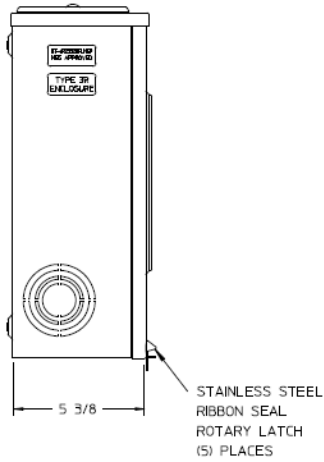

Left Side View

Front View Interior

Bottom View

Notes

- 1) FINISH: GRAY
- 2) CABINET: 16 GA GALV STEEL
- 3) 200 AMP CONTINUOUS PER POSITION
600 VAC, 1 PHASE, 3-WIRE
360 AMP CONTINUOUS (TOTAL) UNIT RATING WITH CU
310 AMP CONTINUOUS (TOTAL) UNIT RATING WITH AL
- 4) TEMPORARY CARDBOARD METER OPENING COVER PROVIDED.
- 5) MIDWEST LABEL ATTACHED TO THE END OF THE CARTON.
- 6) MIDWEST LOGO LOCATED IN LOWER LEFT HAND CORNER OF THE FRONT.

HORIZ GANGED METER SKTS-(4) 200A 600V 1P3W G90 N3R
4-TERM LARGE HUB COVER PLT CENTER MEG TPLX GRD

CAT NO	DWG DATE	REV #
UT4R2352UFLMEP	06/15/2016	01