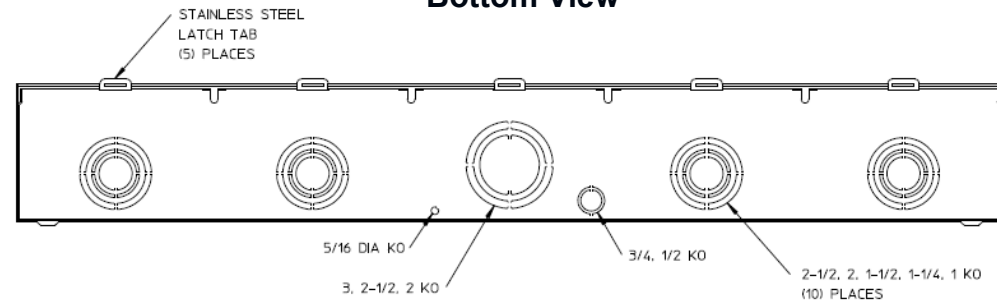

Left Side View

Front View Interior

Bottom View

Notes

- 1) FINISH: GRAY
- 2) CABINET: 16 GA GALV STEEL
- 3) 200 AMP CONTINUOUS PER POSITION
600 VAC, 1 PHASE, 3-WIRE
360 AMP CONTINUOUS (TOTAL) UNIT RATING WITH CU
310 AMP CONTINUOUS (TOTAL) UNIT RATING WITH AL
- 4) TEMPORARY CARDBOARD METER OPENING COVER PROVIDED.
- 5) MIDWEST LABEL ATTACHED TO THE END OF THE CARTON.
- 6) MIDWEST LOGO LOCATED IN LOWER LEFT HAND CORNER OF THE FRONT.

HORIZ GANGED METER SKTS-(4) 200A 600V 1P3W G90 N3R
4-TERM LARGE HUB COVER PLT CENTER MEG TPLX GRD

CAT NO	DWG DATE	REV #
UT4R2352UFLMEP	06/15/2016	01