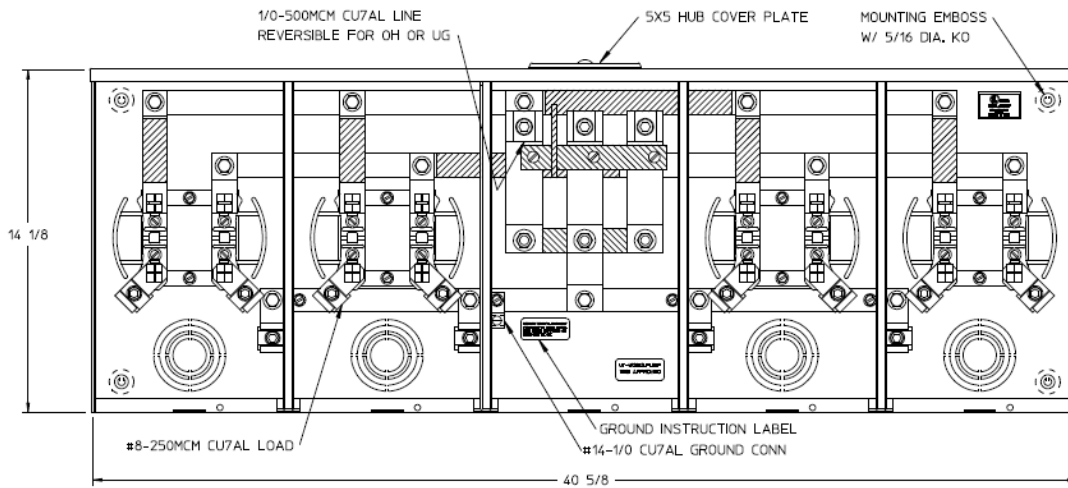

Left Side View

Front View Interior

Bottom View

Notes

- 1) FINISH: GRAY
- 2) CABINET: 16 GA GALV STEEL
- 3) 200 AMP CONTINUOUS PER POSITION
600 VAC, 1 PHASE, 3-WIRE
360 AMP CONTINUOUS (TOTAL) UNIT RATING WITH CU
310 AMP CONTINUOUS (TOTAL) UNIT RATING WITH AL
- 4) TEMPORARY CARDBOARD METER OPENING COVER PROVIDED.
- 5) MIDWEST LABEL ATTACHED TO THE END OF THE CARTON.
- 6) MIDWEST LOGO LOCATED IN LOWER LEFT HAND CORNER OF THE FRONT.

HORIZ GANGED METER SKTS-(4) 200A 600V 1P3W G90 N3R
4-TERM LARGE HUB COVER PLT CENTER MEG TPLX GRD

CAT NO	DWG DATE	REV #
UT4R2352UFLMEP	06/15/2016	01