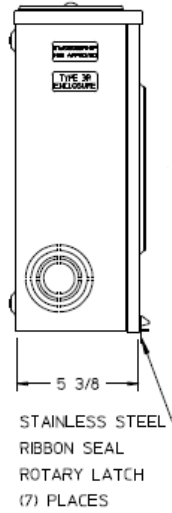

Left Side View

Front View Interior

Bottom View

Notes

- 1) FINISH: GRAY
- 2) CABINET: 16 GA GALV STEEL
- 3) 200 AMP CONTINUOUS PER POSITION
600 VAC, 1 PHASE, 3-WIRE
620 AMP CONTINUOUS (TOTAL) UNIT RATIN
- 4) TEMPORARY CARDBOARD METER OPENING
COVERS PROVIDED.
- 5) MIDWEST LABEL ATTACHED TO THE END
OF THE CARTON.
- 6) MIDWEST LOGO LOCATED IN LOWER LEFT
HAND CORNER OF THE FRONTS.

HORIZ GANGED METER SKTS-(6) 200A 600V 1P3W G90 N3R 4-
TERM 2-LARGE HUB COVER PLT CENTER MEG TPLX GRD

CAT NO	DWG DATE	REV #
UT6R2392UUFLMEP	06/15/2016	01