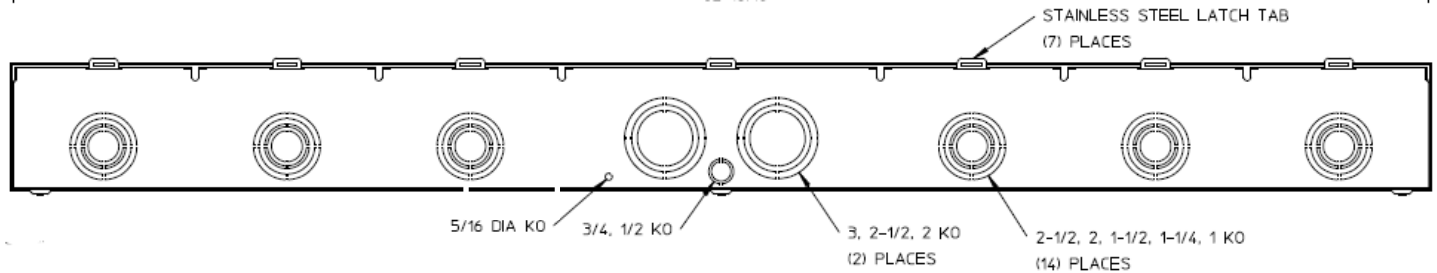

Left Side View

Front View Interior

Bottom View

Notes

- 1) FINISH: GRAY
- 2) CABINET: 16 GA GALV STEEL
- 3) 200 AMP CONTINUOUS PER POSITION
600 VAC, 1 PHASE, 3-WIRE
620 AMP CONTINUOUS (TOTAL) UNIT RATIN
- 4) TEMPORARY CARDBOARD METER OPENING
COVERS PROVIDED.
- 5) MIDWEST LABEL ATTACHED TO THE END
OF THE CARTON.
- 6) MIDWEST LOGO LOCATED IN LOWER LEFT
HAND CORNER OF THE FRONTS.

HORIZ GANGED METER SKTS-(6) 200A 600V 1P3W G90 N3R 4-
TERM 2-LARGE HUB COVER PLT CENTER MEG TPLX GRD

CAT NO	DWG DATE	REV #
UT6R2392UUFLMEP	06/15/2016	01