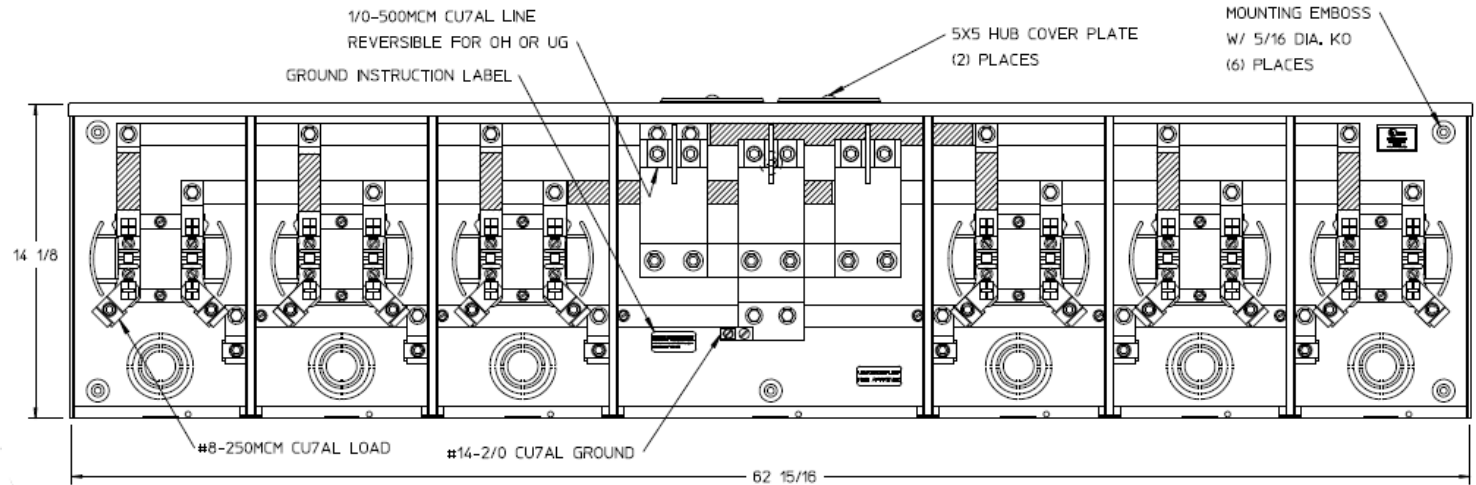

Left Side View

Front View Interior

Bottom View

Notes

- 1) FINISH: GRAY
- 2) CABINET: 16 GA GALV STEEL
- 3) 200 AMP CONTINUOUS PER POSITION
600 VAC, 1 PHASE, 3-WIRE
620 AMP CONTINUOUS (TOTAL) UNIT RATIN
- 4) TEMPORARY CARDBOARD METER OPENING
COVERS PROVIDED.
- 5) MIDWEST LABEL ATTACHED TO THE END
OF THE CARTON.
- 6) MIDWEST LOGO LOCATED IN LOWER LEFT
HAND CORNER OF THE FRONTS.

HORIZ GANGED METER SKTS-(6) 200A 600V 1P3W G90 N3R 4-
TERM 2-LARGE HUB COVER PLT CENTER MEG TPLX GRD

CAT NO	DWG DATE	REV #
UT6R2392UUFLMEP	06/15/2016	01