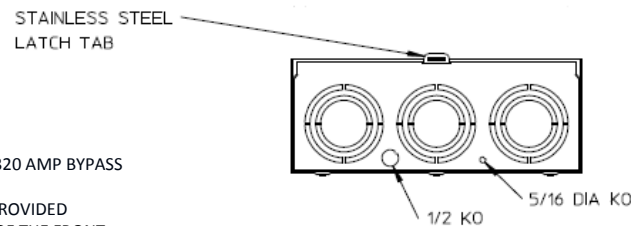

Left Side View

Front View Interior

Neutral Stud Detail

Bottom View

Notes

- 1) FINISH: GRAY
- 2) CABINET: 16 GA GALV STEEL
- 3) 320 AMP CONTINUOUS, 600 VAC, 3 PHASE, 4 WIRE, 320 AMP BYPASS
- 4) GE LABEL ATTACHED TO THE END OF THE CARTON
- 5) TEMPORARY CARDBOARD METER OPENING COVER PROVIDED
- 6) GE LOGO STAMPED ON LOWER LEFT HAND CORNER OF THE FRONT

METER SKT-(1) 320A 600V 3P4W G90 N3R 7TRM LARGE HUB OPNG LEVER BYP TOP/BOT FEED TPLX GRD MEG APPROVED

CAT NO	DWG DATE	REV #
UTH7300TFLGE	06/16/2016	01