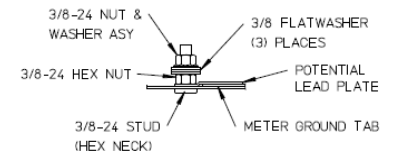

Left Side View

Front View Interior

Neutral Stud Detail

Bottom View

Notes

- 1) FINISH: GRAY
- 2) CABINET: 16 GA GALV STEEL
- 3) 320 AMP CONTINUOUS, 600 VAC, 3 PHASE, 4 WIRE, 320 AMP BYPASS
- 4) GE LABEL ATTACHED TO THE END OF THE CARTON
- 5) TEMPORARY CARDBOARD METER OPENING COVER PROVIDED
- 6) GE LOGO STAMPED ON LOWER LEFT HAND CORNER OF THE FRONT

METER SKT-(1) 320A 600V 3P4W G90 N3R 7TRM LARGE HUB OPNG LEVER BYP TOP/BOT FEED TPLX GRD MEG APPROVED

CAT NO	DWG DATE	REV #
UTH7300TFLGE	06/16/2016	01