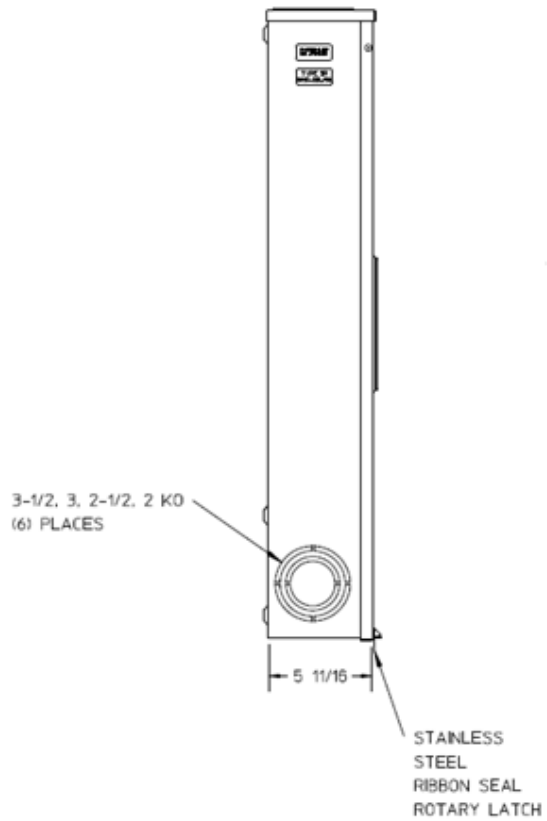

Left Side View

Front View Interior

Neutral Stud Detail

Bottom View

Notes

- 1) FINISH: GRAY
- 2) CABINET: 16 GA GALV STEEL
- 3) 320 AMP CONTINUOUS, 600 VAC, 3 PHASE, 4 WIRE, 320 AMP BYPASS
- 4) GE LABEL ATTACHED TO THE END OF THE CARTON
- 5) TEMPORARY CARDBOARD METER OPENING COVER PROVIDED
- 6) GE LOGO STAMPED ON LOWER LEFT HAND CORNER OF THE FRONT

METER SKT-(1) 320A 600V 3P4W G90 N3R 7TRM LARGE HUB OPNG LEVER BYP TOP/BOT FEED TPLX GRD MEG APPROVED

CAT NO	DWG DATE	REV #
UTH7300TFLGE	06/16/2016	01