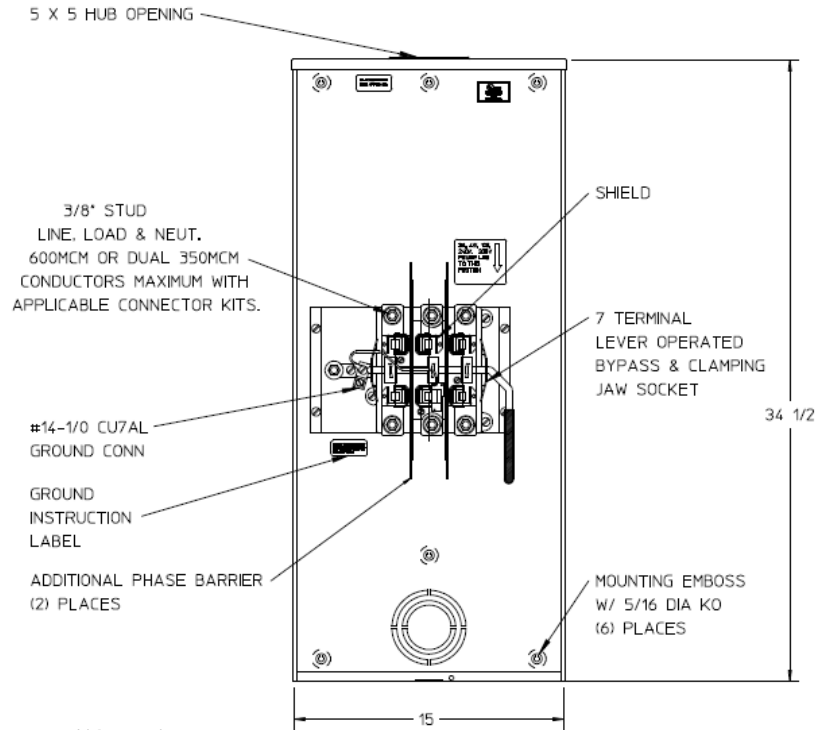

Left Side View

Front View Interior

Neutral Stud Detail

Bottom View

Notes

- 1) FINISH: GRAY
- 2) CABINET: 16 GA GALV STEEL
- 3) 320 AMP CONTINUOUS, 600 VAC, 3 PHASE, 4 WIRE, 320 AMP BYPASS
- 4) GE LABEL ATTACHED TO THE END OF THE CARTON
- 5) TEMPORARY CARDBOARD METER OPENING COVER PROVIDED
- 6) GE LOGO STAMPED ON LOWER LEFT HAND CORNER OF THE FRONT

METER SKT-(1) 320A 600V 3P4W G90 N3R 7TRM LARGE HUB OPNG LEVER BYP TOP/BOT FEED TPLX GRD MEG APPROVED

CAT NO	DWG DATE	REV #
UTH7300TFLGE	06/16/2016	01