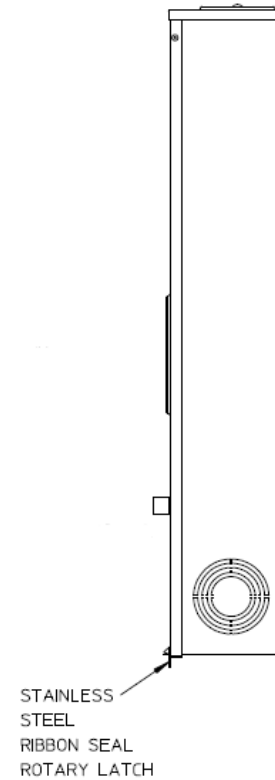

Left Side View

Front View Interior

Right Side View

Notes

- 1) FINISH: GRAY
- 2) CABINET: BACK IS FABRICATED FROM 14 GA GALV STEEL. TOP, BOTTOM AND FRONT ARE FABRICATED FROM 16 GA GALV STEEL
- 3) 320 AMP CONTINUOUS, 600 VAC, 3 PHASE, 4 WIRE, 320 AMP BYPASS
- 4) GE LABEL ATTACHED TO THE END OF THE CARTON
- 5) TEMPORARY CARDBOARD METER OPENING COVER PROVIDED
- 6) GE LOGO STAMPED ON LOWER LEFT HAND CORNER OF THE FRONT

Bottom View

METER SKT 1-320A 600V 3P4W G90 N3R 7-TRM LEVER BYP
LARGE HUBCVRPL TOP/BOT FEED TPLX GRD MEG APPROVED

CAT NO	DWG DATE	REV #
UTH7300UFLGE	06/16/2016	01