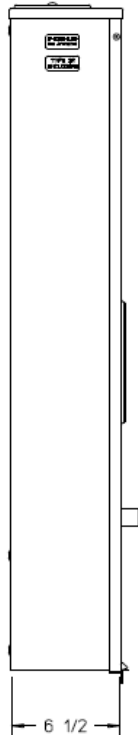

Left Side View

Front View Interior

Right Side View

Notes

- 1) FINISH: GRAY
- 2) CABINET: BACK IS FABRICATED FROM 14 GA GALV STEEL. TOP, BOTTOM AND FRONT ARE FABRICATED FROM 16 GA GALV STEEL
- 3) 320 AMP CONTINUOUS, 600 VAC, 3 PHASE, 4 WIRE, 320 AMP BYPASS
- 4) GE LABEL ATTACHED TO THE END OF THE CARTON
- 5) TEMPORARY CARDBOARD METER OPENING COVER PROVIDED
- 6) GE LOGO STAMPED ON LOWER LEFT HAND CORNER OF THE FRONT

Bottom View

METER SKT 1-320A 600V 3P4W G90 N3R 7-TRM LEVER BYP
LARGE HUBCVRPL TOP/BOT FEED TPLX GRD MEG APPROVED

CAT NO	DWG DATE	REV #
UTH7300UFLGE	06/16/2016	01