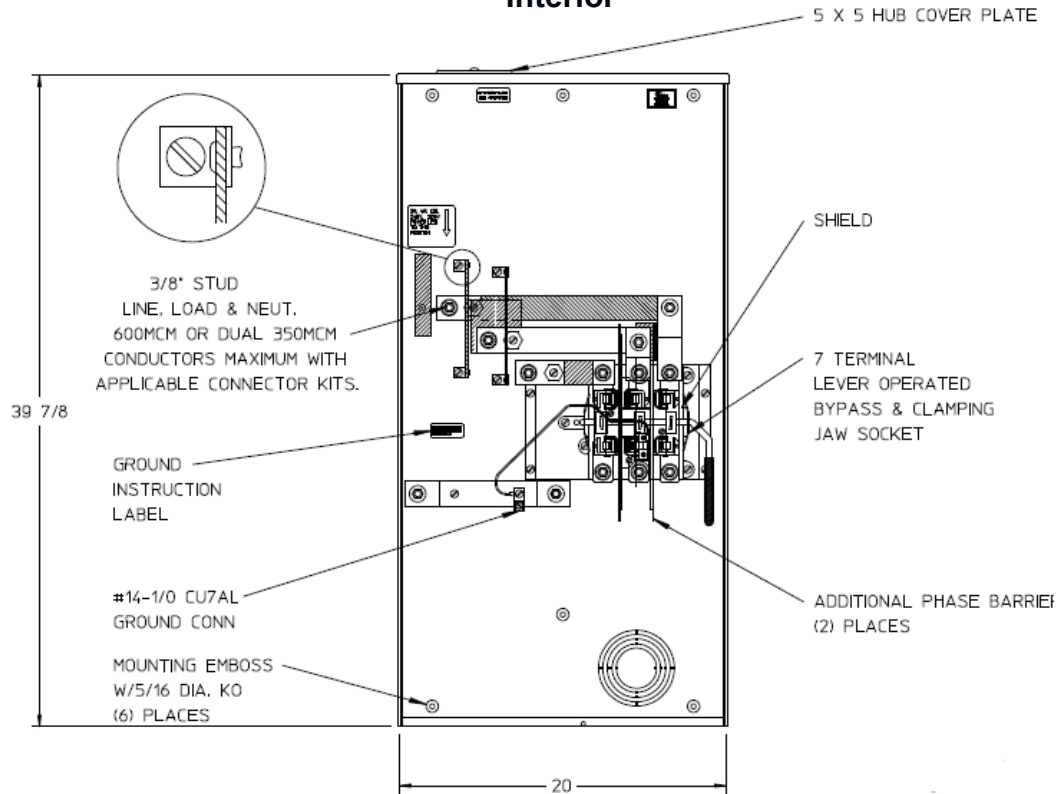

Left Side View

Front View Interior

Right Side View

Notes

- 1) FINISH: GRAY
- 2) CABINET: BACK IS FABRICATED FROM 14 GA GALV STEEL. TOP, BOTTOM AND FRONT ARE FABRICATED FROM 16 GA GALV STEEL
- 3) 320 AMP CONTINUOUS, 600 VAC, 3 PHASE, 4 WIRE, 320 AMP BYPASS
- 4) GE LABEL ATTACHED TO THE END OF THE CARTON
- 5) TEMPORARY CARDBOARD METER OPENING COVER PROVIDED
- 6) GE LOGO STAMPED ON LOWER LEFT HAND CORNER OF THE FRONT

Bottom View

METER SKT 1-320A 600V 3P4W G90 N3R 7-TRM LEVER BYP
LARGE HUBCVRPL TOP/BOT FEED TPLX GRD MEG APPROVED

CAT NO	DWG DATE	REV #
UTH7300UFLGE	06/16/2016	01