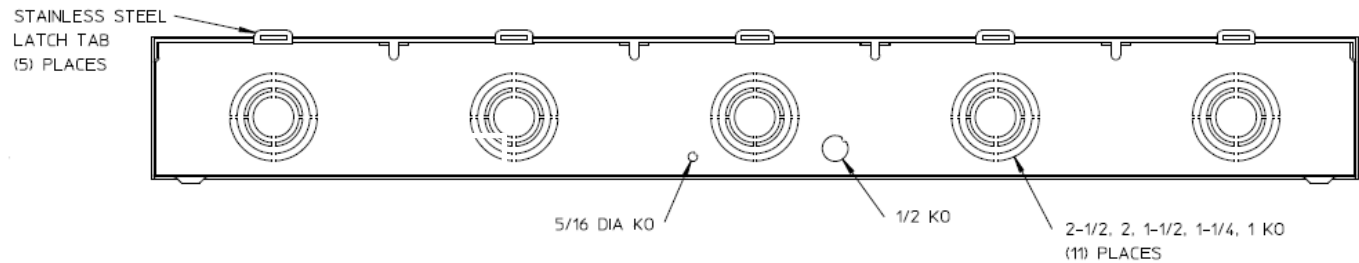

Left Side View

Front View Interior

Bottom View

Notes

- 1) FINISH: GRAY
- 2) CABINET: 16 GA GALV STEEL
- 3) 100 AMP CONTINUOUS PER POSITION
600 VAC, 1 PHASE, 3-WIRE
205 AMP CONTINUOUS (TOTAL) UNIT RATING
- 4) MIDWEST LABEL ATTACHED TO THE END OF CARTON.
- 5) TEMPORARY CARDBOARD METER OPENING COVER PROVIDED
- 6) MIDWEST LOGO STAMPED ON LOWER LEFT HAND CORNER OF FRONT.

HORIZ GANGED METER SKTS-(4) 100A 600V 1P3W G90 N3R 4-TERM SMALL HUB COVER PLT CENTER FEED MEG TPLX GRD

CAT NO	DWG DATE	REV #
UTZ4R1121CFLMEP	06/15/2016	01