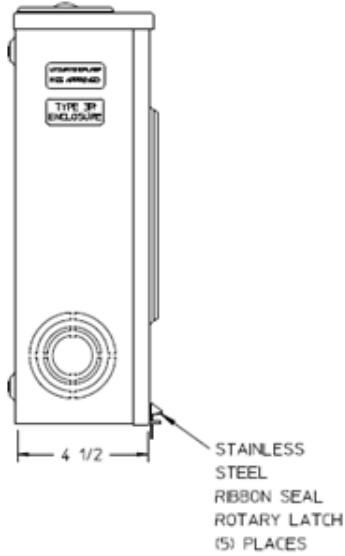

Left Side View

Front View Interior

Bottom View

Notes

- 1) FINISH: GRAY
- 2) CABINET: 16 GA GALV STEEL
- 3) 100 AMP CONTINUOUS PER POSITION
600 VAC, 1 PHASE, 3-WIRE
205 AMP CONTINUOUS (TOTAL) UNIT RATING
- 4) MIDWEST LABEL ATTACHED TO THE END OF CARTON.
- 5) TEMPORARY CARDBOARD METER OPENING COVER PROVIDED
- 6) MIDWEST LOGO STAMPED ON LOWER LEFT HAND CORNER OF FRONT.

HORIZ GANGED METER SKTS-(4) 100A 600V 1P3W G90 N3R 4-TERM SMALL HUB COVER PLT CENTER FEED MEG TPLX GRD

CAT NO	DWG DATE	REV #
UTZ4R1121CFLMEP	06/15/2016	01