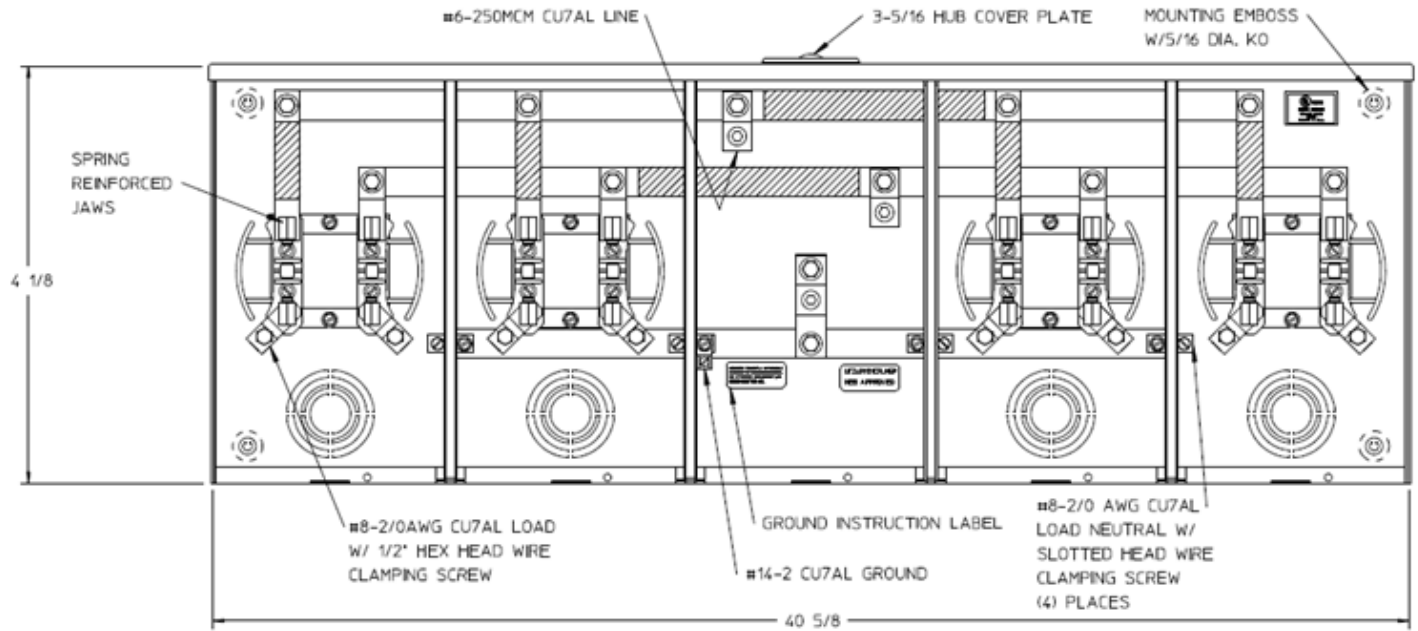

Left Side View

Front View Interior

Bottom View

Notes

- 1) FINISH: GRAY
- 2) CABINET: 16 GA GALV STEEL
- 3) 100 AMP CONTINUOUS PER POSITION
600 VAC, 1 PHASE, 3-WIRE
205 AMP CONTINUOUS (TOTAL) UNIT RATING
- 4) MIDWEST LABEL ATTACHED TO THE END OF CARTON.
- 5) TEMPORARY CARDBOARD METER OPENING COVER PROVIDED
- 6) MIDWEST LOGO STAMPED ON LOWER LEFT HAND CORNER OF FRONT.

HORIZ GANGED METER SKTS-(4) 100A 600V 1P3W G90 N3R 4-TERM SMALL HUB COVER PLT CENTER FEED MEG TPLX GRD

CAT NO	DWG DATE	REV #
UTZ4R1121CFLMEP	06/15/2016	01