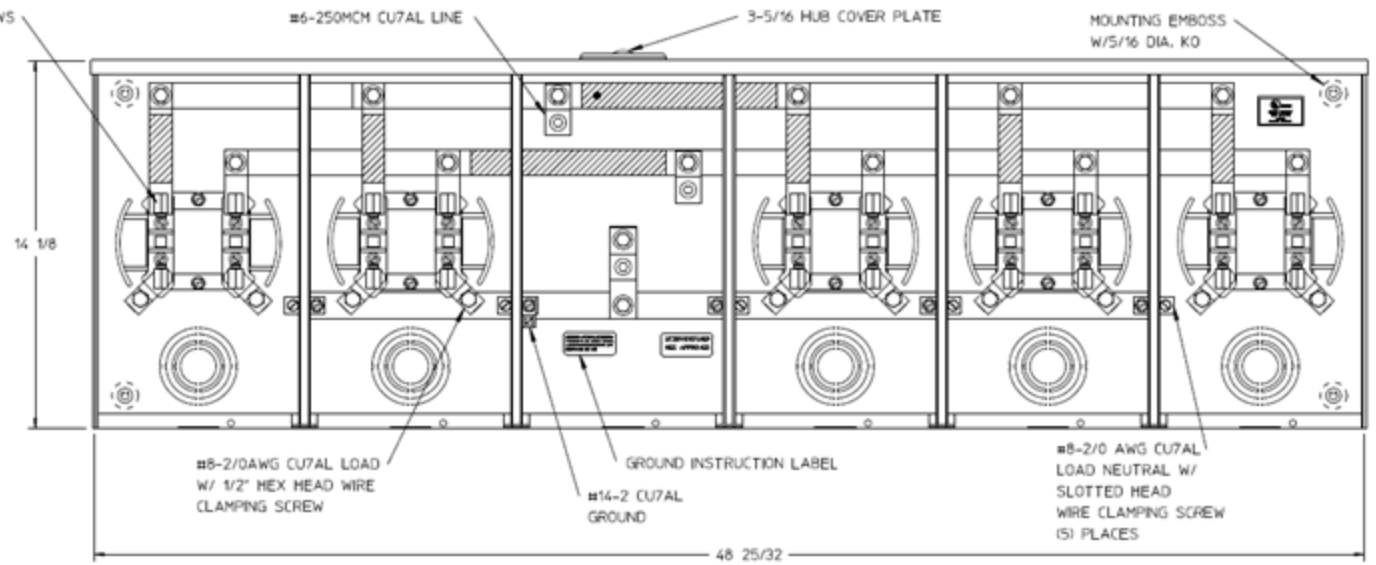

### Left Side View

### Front View Interior

### Notes

- 1) FINISH: GRAY
- 2) CABINET: 16 GA GALV. STEEL
- 3) 100 AMP CONTINUOUS PER POSITION  
600 VAC, 1 PHASE, 3-WIRE  
250 AMP CONTINUOUS (TOTAL) UNIT RATING WITH CU  
205 AMP CONTINUOUS (TOTAL) UNIT RATINGS WITH AL
- 4) TEMPORARY CARDBOARD METER OPENING COVERS PROVIDED
- 5) MIDWEST LABEL ATTACHED TO THE END OF THE CARTON
- 6) MIDWEST LOGO STAMPED ON LOWER LEFT HAND CORNER OF FRONTS.