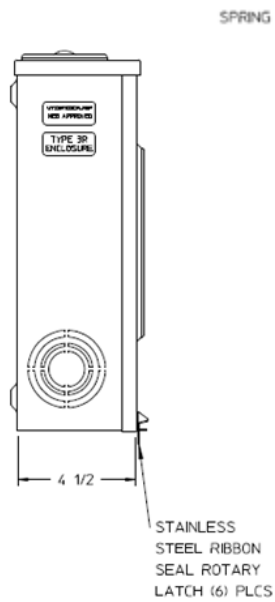

### Left Side View

### Front View Interior

### Notes

- 1) FINISH: GRAY
- 2) CABINET: 16 GA GALV. STEEL
- 3) 100 AMP CONTINUOUS PER POSITION  
600 VAC, 1 PHASE, 3-WIRE  
250 AMP CONTINUOUS (TOTAL) UNIT RATING WITH CU  
205 AMP CONTINUOUS (TOTAL) UNIT RATINGS WITH AL
- 4) TEMPORARY CARDBOARD METER OPENING COVERS PROVIDED
- 5) MIDWEST LABEL ATTACHED TO THE END OF THE CARTON
- 6) MIDWEST LOGO STAMPED ON LOWER LEFT HAND CORNER OF FRONTS.