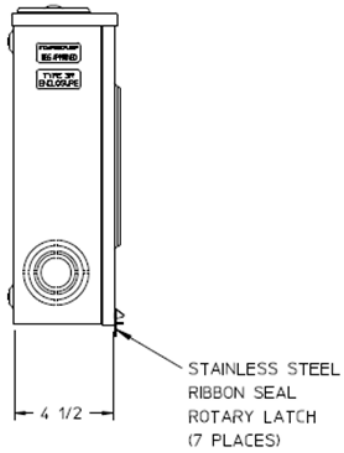

Left Side View

Front View Interior

Bottom View

Notes

- 1) FINISH: GRAY
- 2) CABINET: 16 GA GALV. STEEL
- 3) 100 AMP CONTINUOUS PER POSITION
600 VAC, 1 PHASE, 3-WIRE
300 AMP CONTINUOUS (TOTAL) UNIT RATING WITH CU
250 AMP CONTINUOUS (TOTAL) UNIT RATING WITH AL
- 4) TEMPORARY CARDBOARD
METER OPENING COVERS PROVIDED
- 5) MIDWEST LABEL ATTACHED TO
THE END OF THE CARTON
- 6) MIDWEST LOGO STAMPED ON LOWER
LEFT HAND CORNER OF FRONTS.

HORIZ GANGED METER SKTS-(6) 100A 600V 1P3W G90 N3R 4-TERM SMALL HUB COVER PLT CENTER FEED MEG TPLX GRD

CAT NO	DWG DATE	REV #
UTZ6R1131CFLMEP	06/15/2016	01