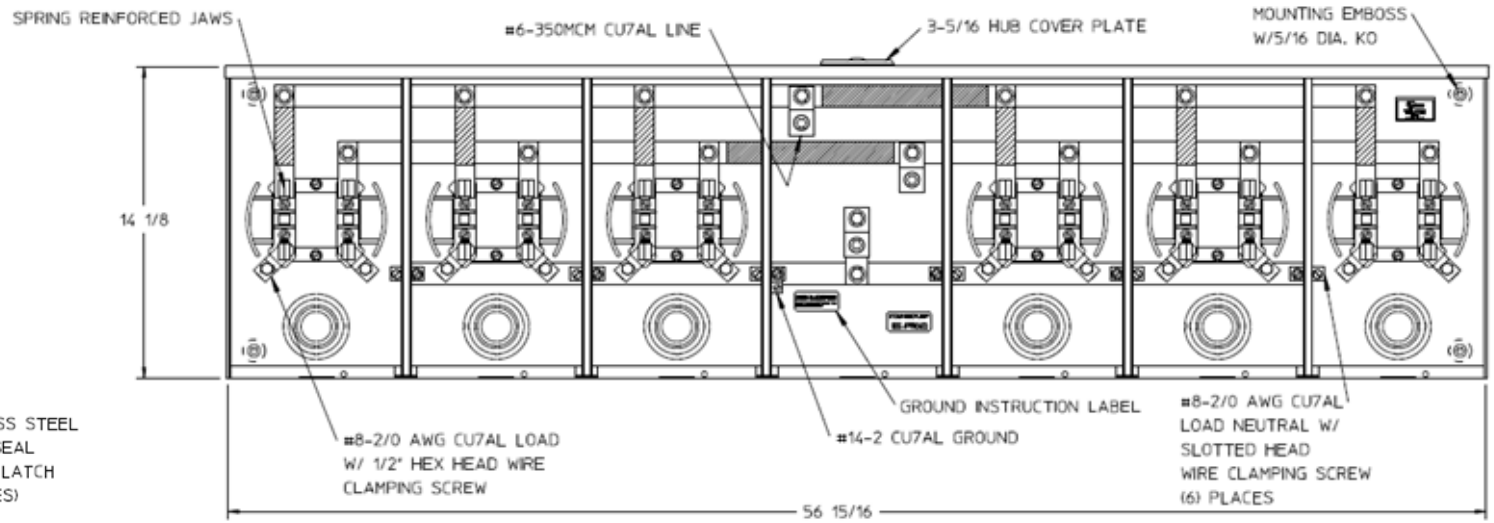

Left Side View

Front View Interior

Bottom View

Notes

- 1) FINISH: GRAY
- 2) CABINET: 16 GA GALV. STEEL
- 3) 100 AMP CONTINUOUS PER POSITION
600 VAC, 1 PHASE, 3-WIRE
300 AMP CONTINUOUS (TOTAL) UNIT RATING WITH CU
250 AMP CONTINUOUS (TOTAL) UNIT RATING WITH AL
- 4) TEMPORARY CARDBOARD
METER OPENING COVERS PROVIDED
- 5) MIDWEST LABEL ATTACHED TO
THE END OF THE CARTON
- 6) MIDWEST LOGO STAMPED ON LOWER
LEFT HAND CORNER OF FRONTS.

HORIZ GANGED METER SKTS-(6) 100A 600V 1P3W G90 N3R 4-TERM SMALL HUB COVER PLT CENTER FEED MEG TPLX GRD

CAT NO	DWG DATE	REV #
UTZ6R1131CFLMEP	06/15/2016	01