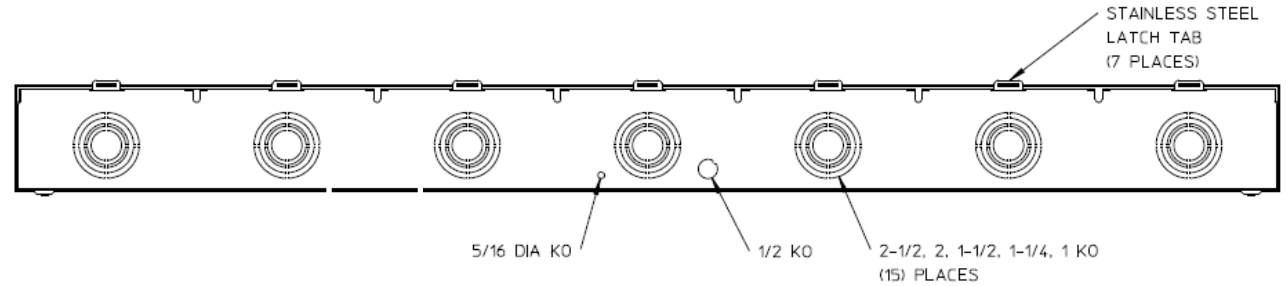

Left Side View

Front View Interior

Bottom View

Notes

- 1) FINISH: GRAY
- 2) CABINET: 16 GA GALV. STEEL
- 3) 100 AMP CONTINUOUS PER POSITION
600 VAC, 1 PHASE, 3-WIRE
300 AMP CONTINUOUS (TOTAL) UNIT RATING WITH CU
250 AMP CONTINUOUS (TOTAL) UNIT RATING WITH AL
- 4) TEMPORARY CARDBOARD
METER OPENING COVERS PROVIDED
- 5) MIDWEST LABEL ATTACHED TO
THE END OF THE CARTON
- 6) MIDWEST LOGO STAMPED ON LOWER
LEFT HAND CORNER OF FRONTS.

HORIZ GANGED METER SKTS-(6) 100A 600V 1P3W G90 N3R 4-TERM SMALL HUB COVER PLT CENTER FEED MEG TPLX GRD

CAT NO	DWG DATE	REV #
UTZ6R1131CFLMEP	06/15/2016	01